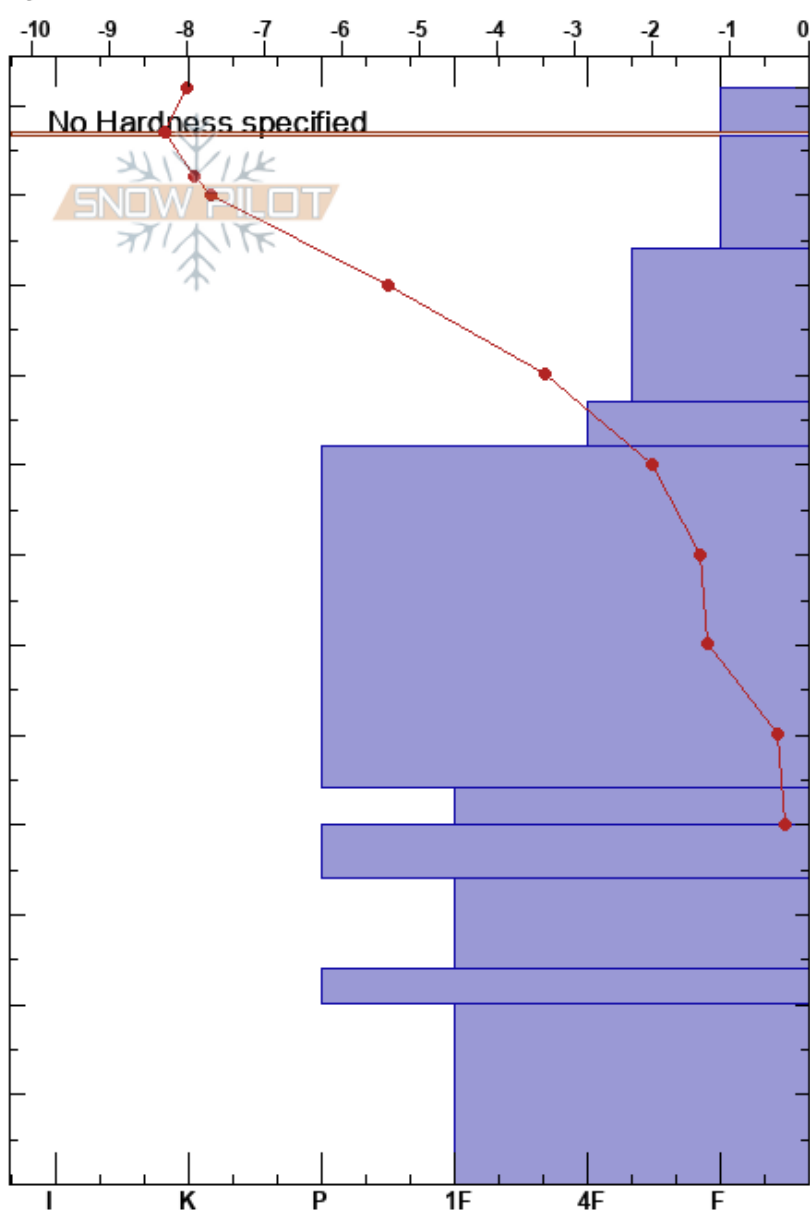

Top of Shady Lady  
 Silver Valley Area  
 ID  
 Elevation: 5800 ft  
 Aspect: NW

Drew Mahan  
 02/15/2024 - 1:00pm  
 Co-ord:  
 Slope Angle: 21°  
 Wind Loading: no

Stability: Fair  
 Air Temperature: -9°C  
 Sky Cover: OVC  
 Precipitation: S2  
 Wind: NE Light Breeze

HS:122  
 PF:40 87-82cm:Problematic layer  
 PS:20

Specifics: Pit dug in a Ski Area; Ski tracks on slope; We skied slope

Height (cm)	Crystal		Moisture	$\rho$ kg/m <sup>3</sup>	Stability tests & Layer comments
	Form	Size			
122	+r	1-2			
	V	3-5			← ECTN3 @117cm
110	/	1			← ECTN17 @104cm
100	☒	0.5			
90	☐	1			← ECTN29 @87cm
80					
70	☽	1-2			
60					
50					
40	☽	1	M		
	☉☉				
30	☽	1	M		
	☉☉				
20					
10	☽	2-3	M-W		
0					