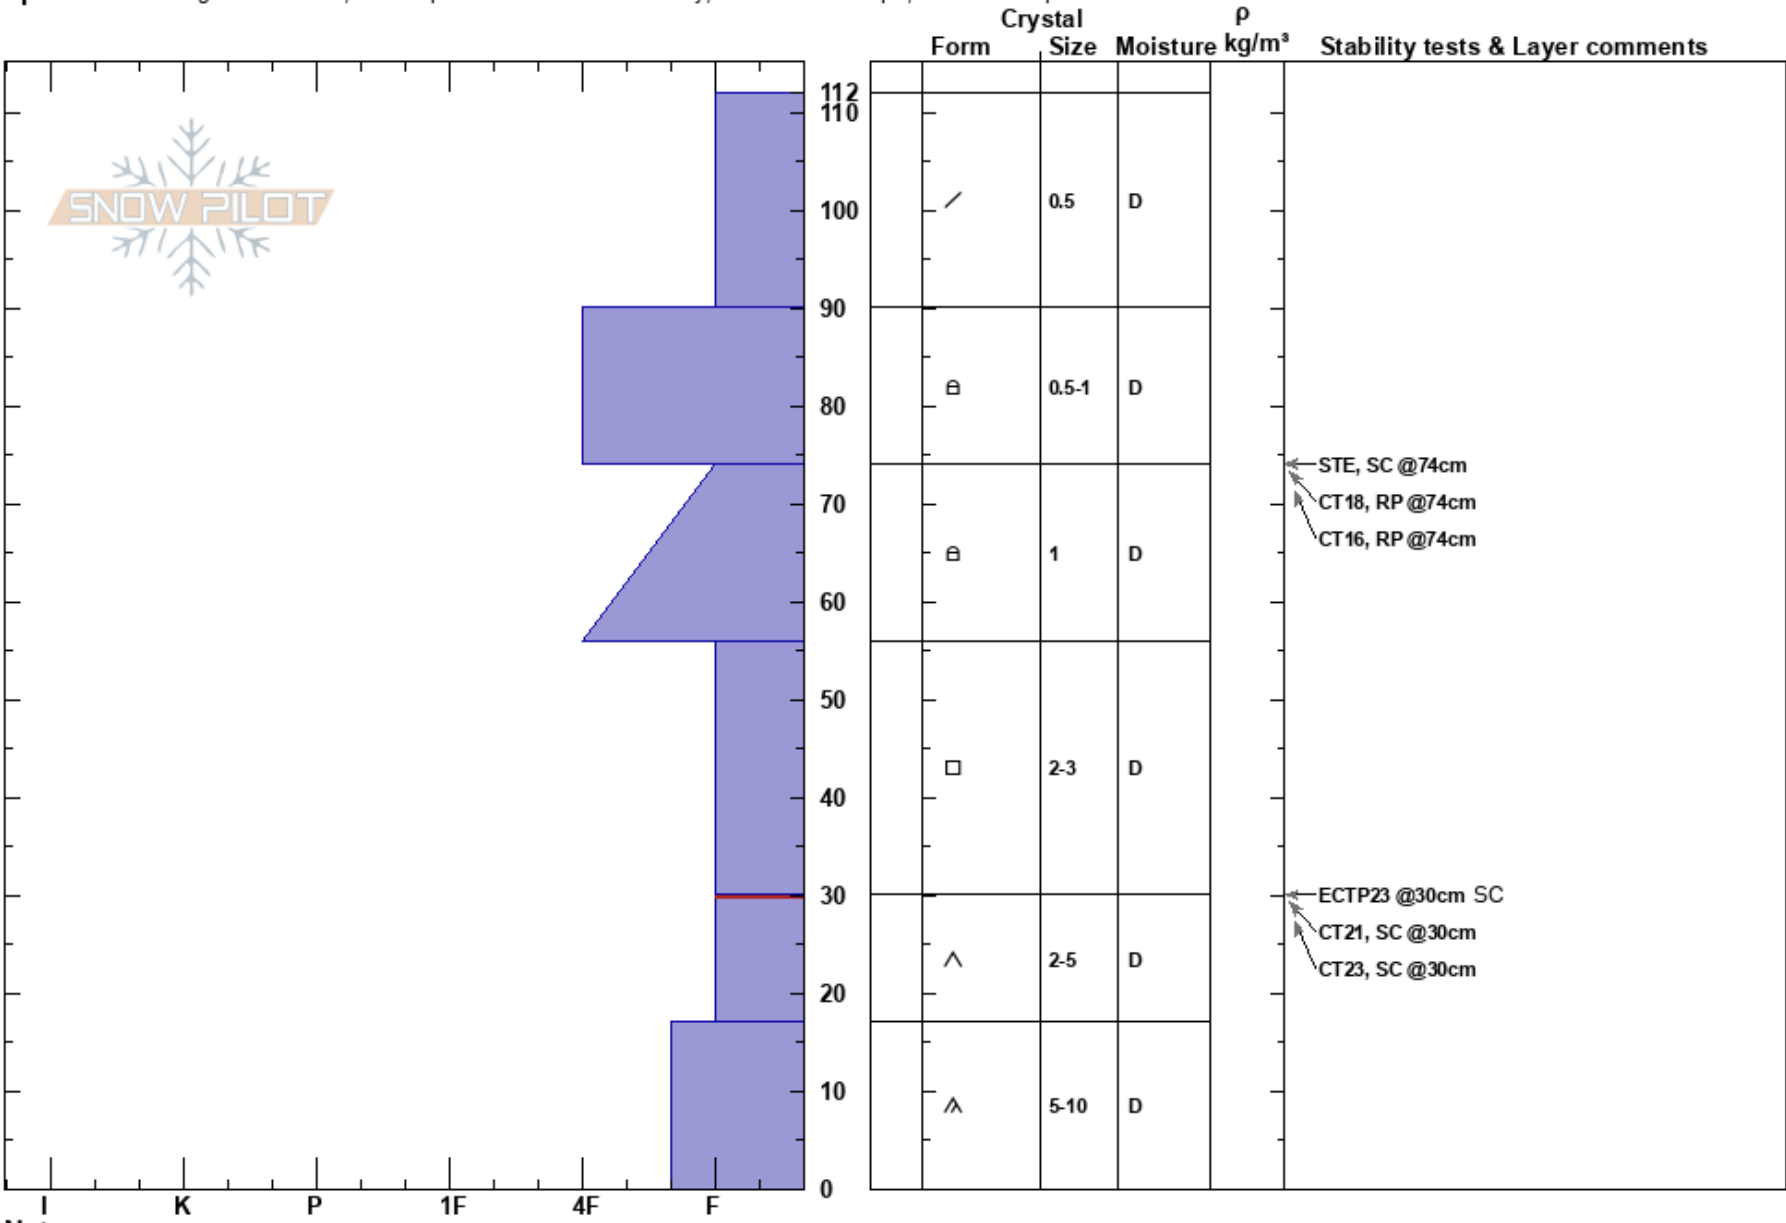

Fremont 1.5
 Gore Range
 CO
Elevation: 11450 ft
Aspect: 30°
Specifics: Pit dug in a Ski Area; Pit is representative of backcountry; Ski tracks on slope; We skied slope

Chris Irwin
 01/30/2018 - 12:30pm
Co-ord:
Slope Angle: 29°
Wind Loading: no

Stability:
Air Temperature:
Sky Cover: FEW
Precipitation: NO
Wind: W Calm

HS:112
 30-17cm:Problematic layer

Notes: No temp. obs.