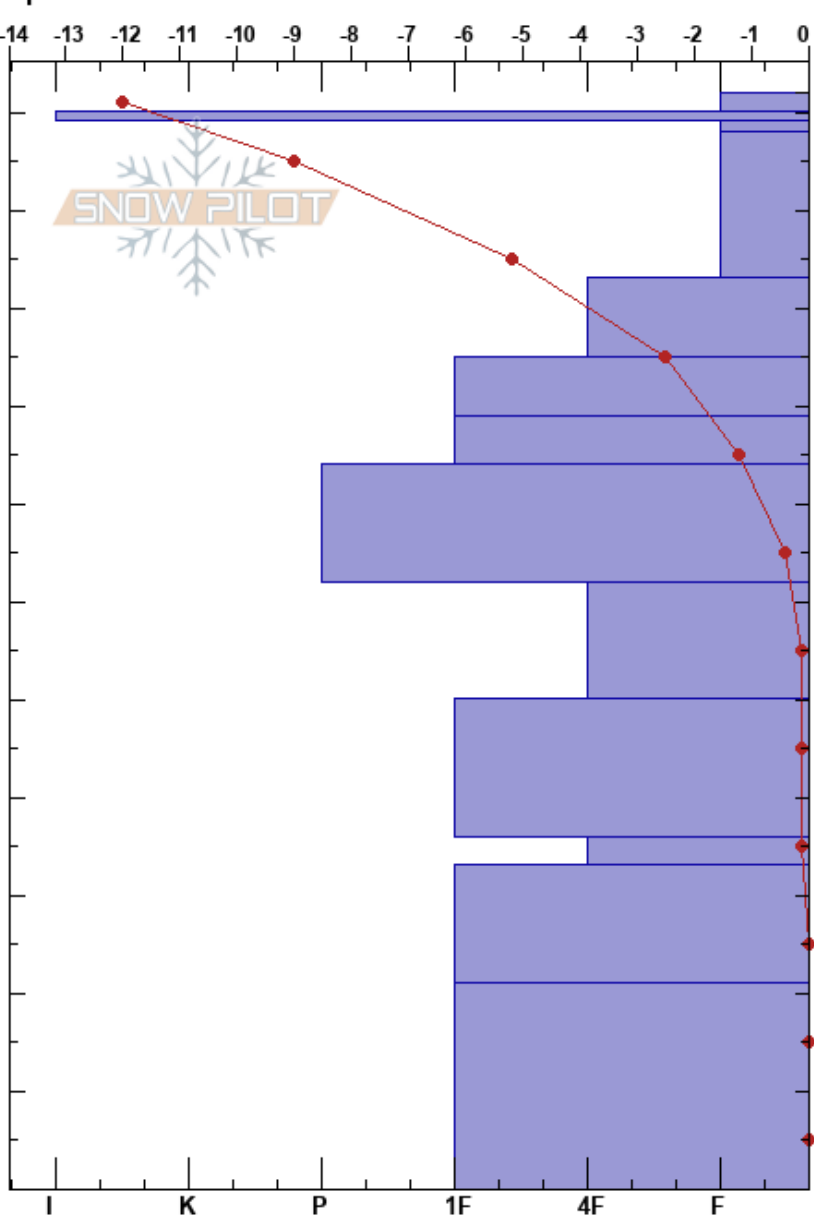

Brad Sr  
 Juneau Icefield  
 AK  
 Elevation: 340 m  
 Aspect: NE  
 Specifics:

Elizabeth Fruehnrcht  
 02/08/2024 - 3:06pm  
 Co-ord: 58.28511N, -134.52726W  
 Slope Angle: 12°  
 Wind Loading:

Stability:  
 Air Temperature: -5°C  
 Sky Cover:  
 Precipitation: NO  
 Wind:

HS:112 Layer Notes:

Form	Crystal Size	Moisture	$\rho$ kg/m <sup>3</sup>	Stability tests & Layer comments
∇	6			
/	0.5-2			
■				
●	1			
⊖	1-2		0.224	
⊖	1-2		0.232	
○	0.3-0.5		0.28	
○	1-2			
○	1-3		0.3	
○	2-3		0.38	
○			0.412	
○			0.392	
●	0.5			
●	1-2		0.372	
			0.416	
○	2		0.436	
			0.352	