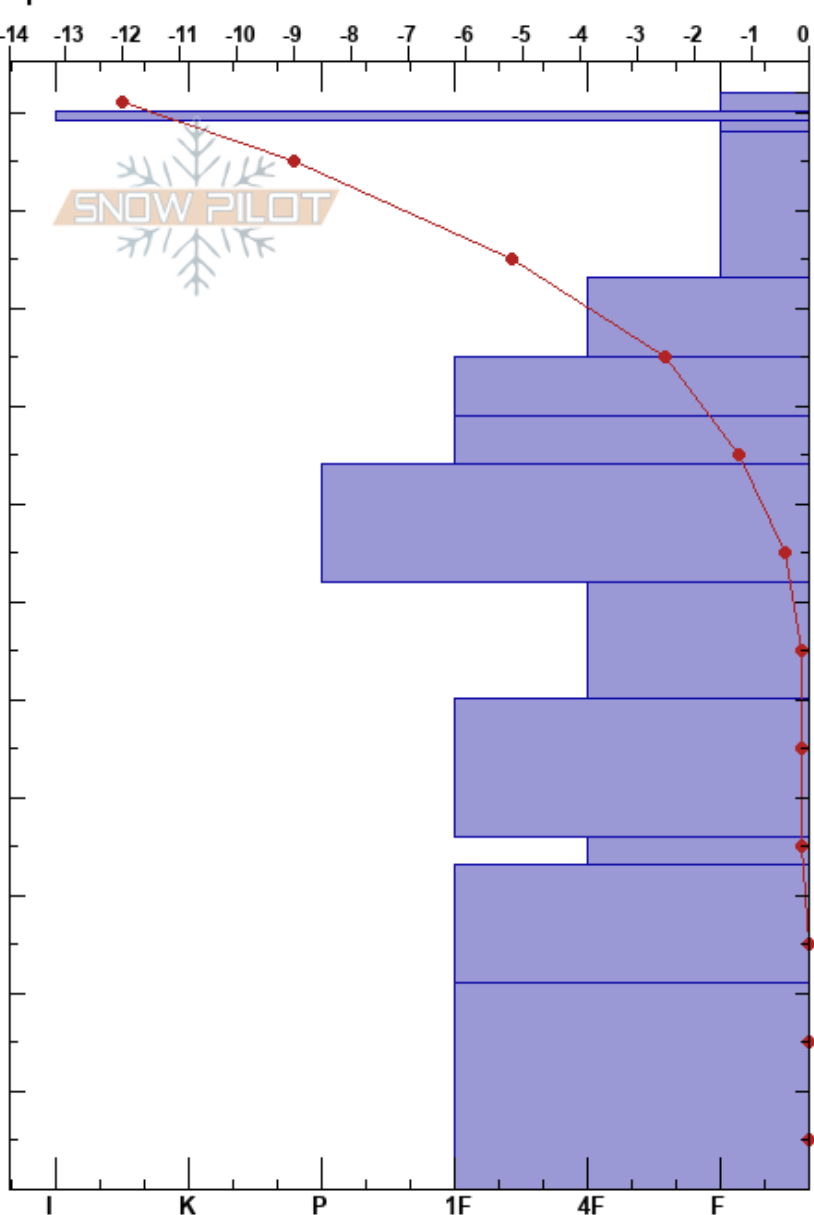

Brad Sr  
 Juneau Icefield  
 AK  
 Elevation: 340 m  
 Aspect: NE  
 Specifics:

Elizabeth Fruehnticht  
 02/08/2024 - 3:06pm  
 Co-ord: 58.28511N, -134.52726W  
 Slope Angle: 12°  
 Wind Loading:

Stability:  
 Air Temperature: -5°C  
 Sky Cover:  
 Precipitation: NO  
 Wind:

HS:112 Layer Notes:

Form	Crystal Size	Moisture	$\rho$ kg/m <sup>3</sup>	Stability tests & Layer comments
∇	6			
/	0.5-2			
■				
●	1			
⊖	1-2		0.224	
⊖	1-2		0.232	
○	0.3-0.5		0.28	
○	1-2			
○	1-3		0.3	
○	2-3		0.38	
○			0.412	
○			0.392	
●	0.5			
●	1-2		0.372	
			0.416	
○	2		0.436	
			0.352	