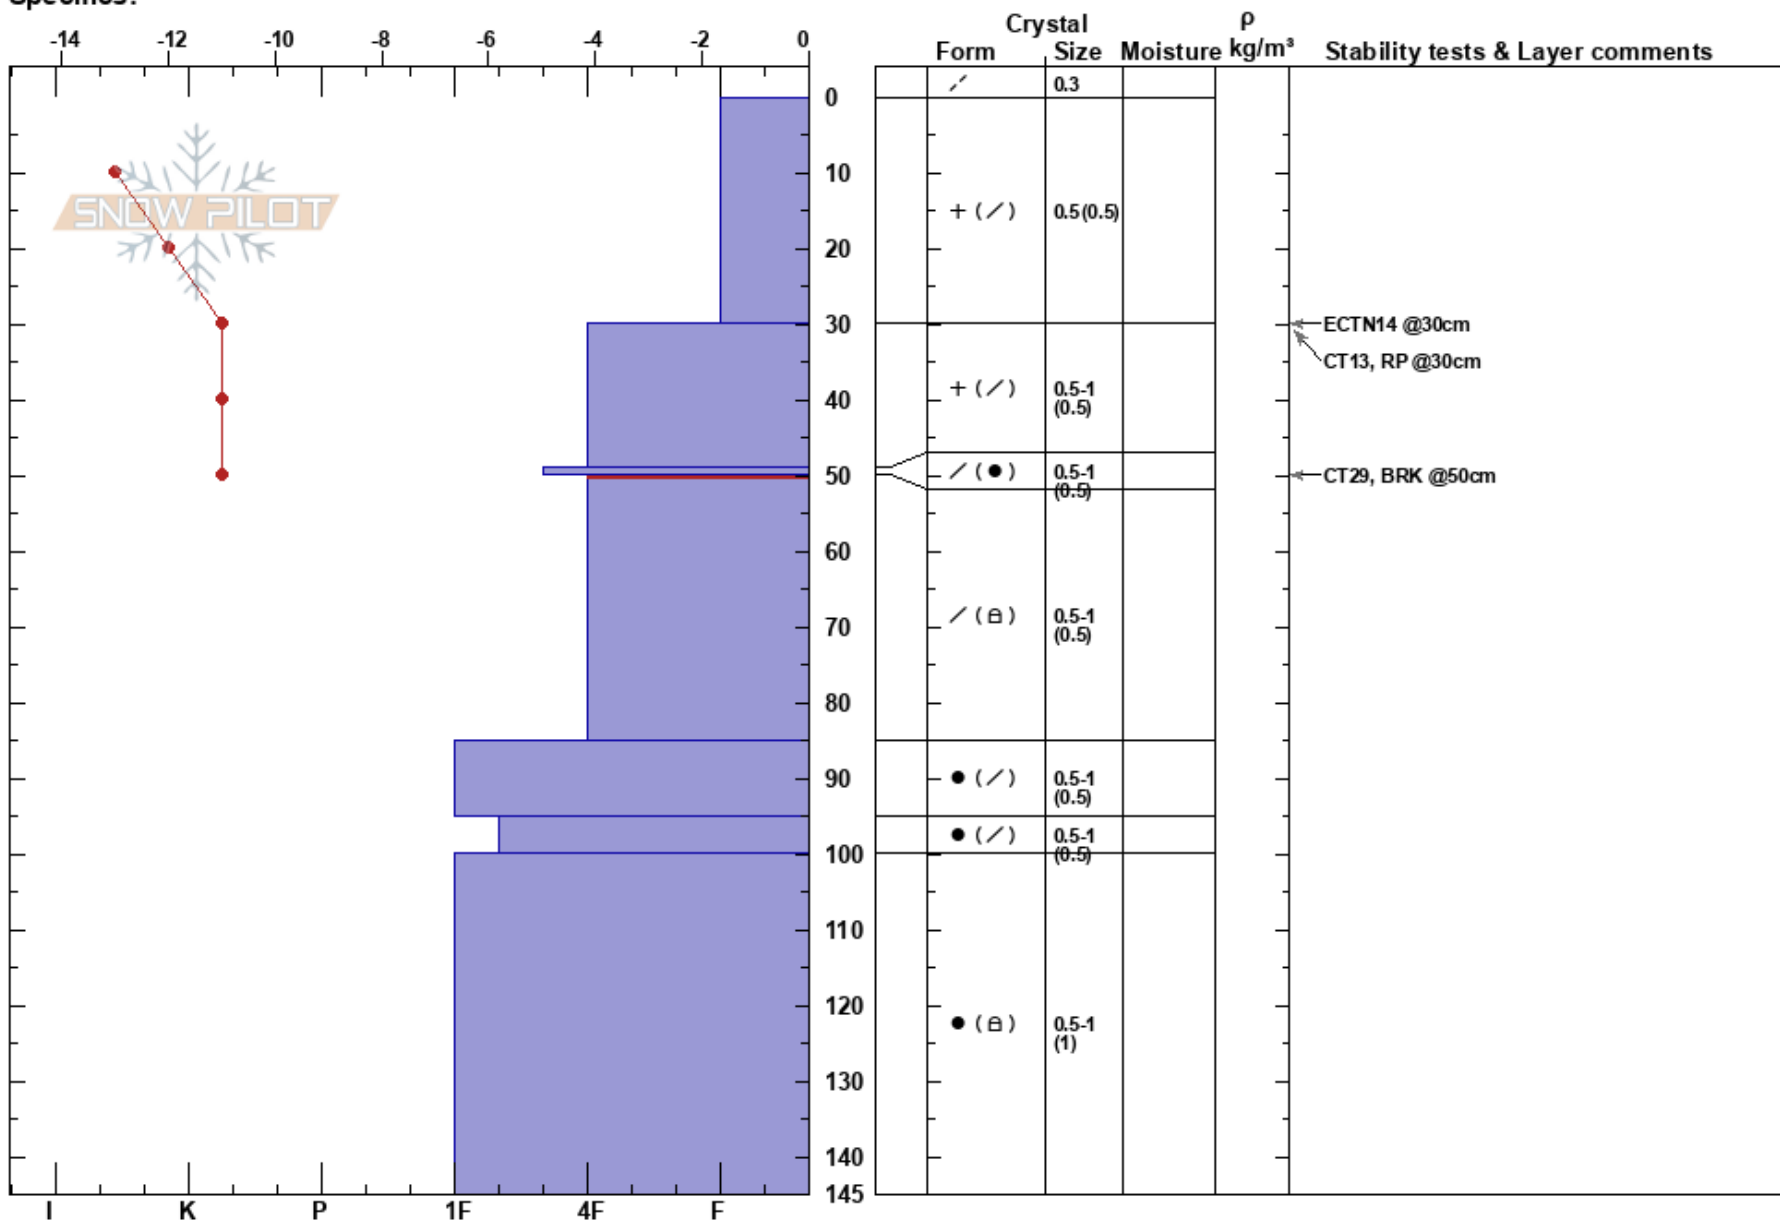

RFS  
 Chugach Range  
 AK  
 Elevation: 4950 ft  
 Aspect: N  
 Specifics:

Paul Ramseth  
 02/14/2024 - 3:20pm  
 Co-ord: 61.16210N, -145.58494W  
 Slope Angle: 20°  
 Wind Loading: no

Stability:  
 Air Temperature: -2°C  
 Sky Cover: CLR  
 Precipitation: NO  
 Wind: S Light Breeze

PF:38  
 Layer Notes:  
 50-85cm: Problematic layer

Notes: HS was greater than 450 cms.