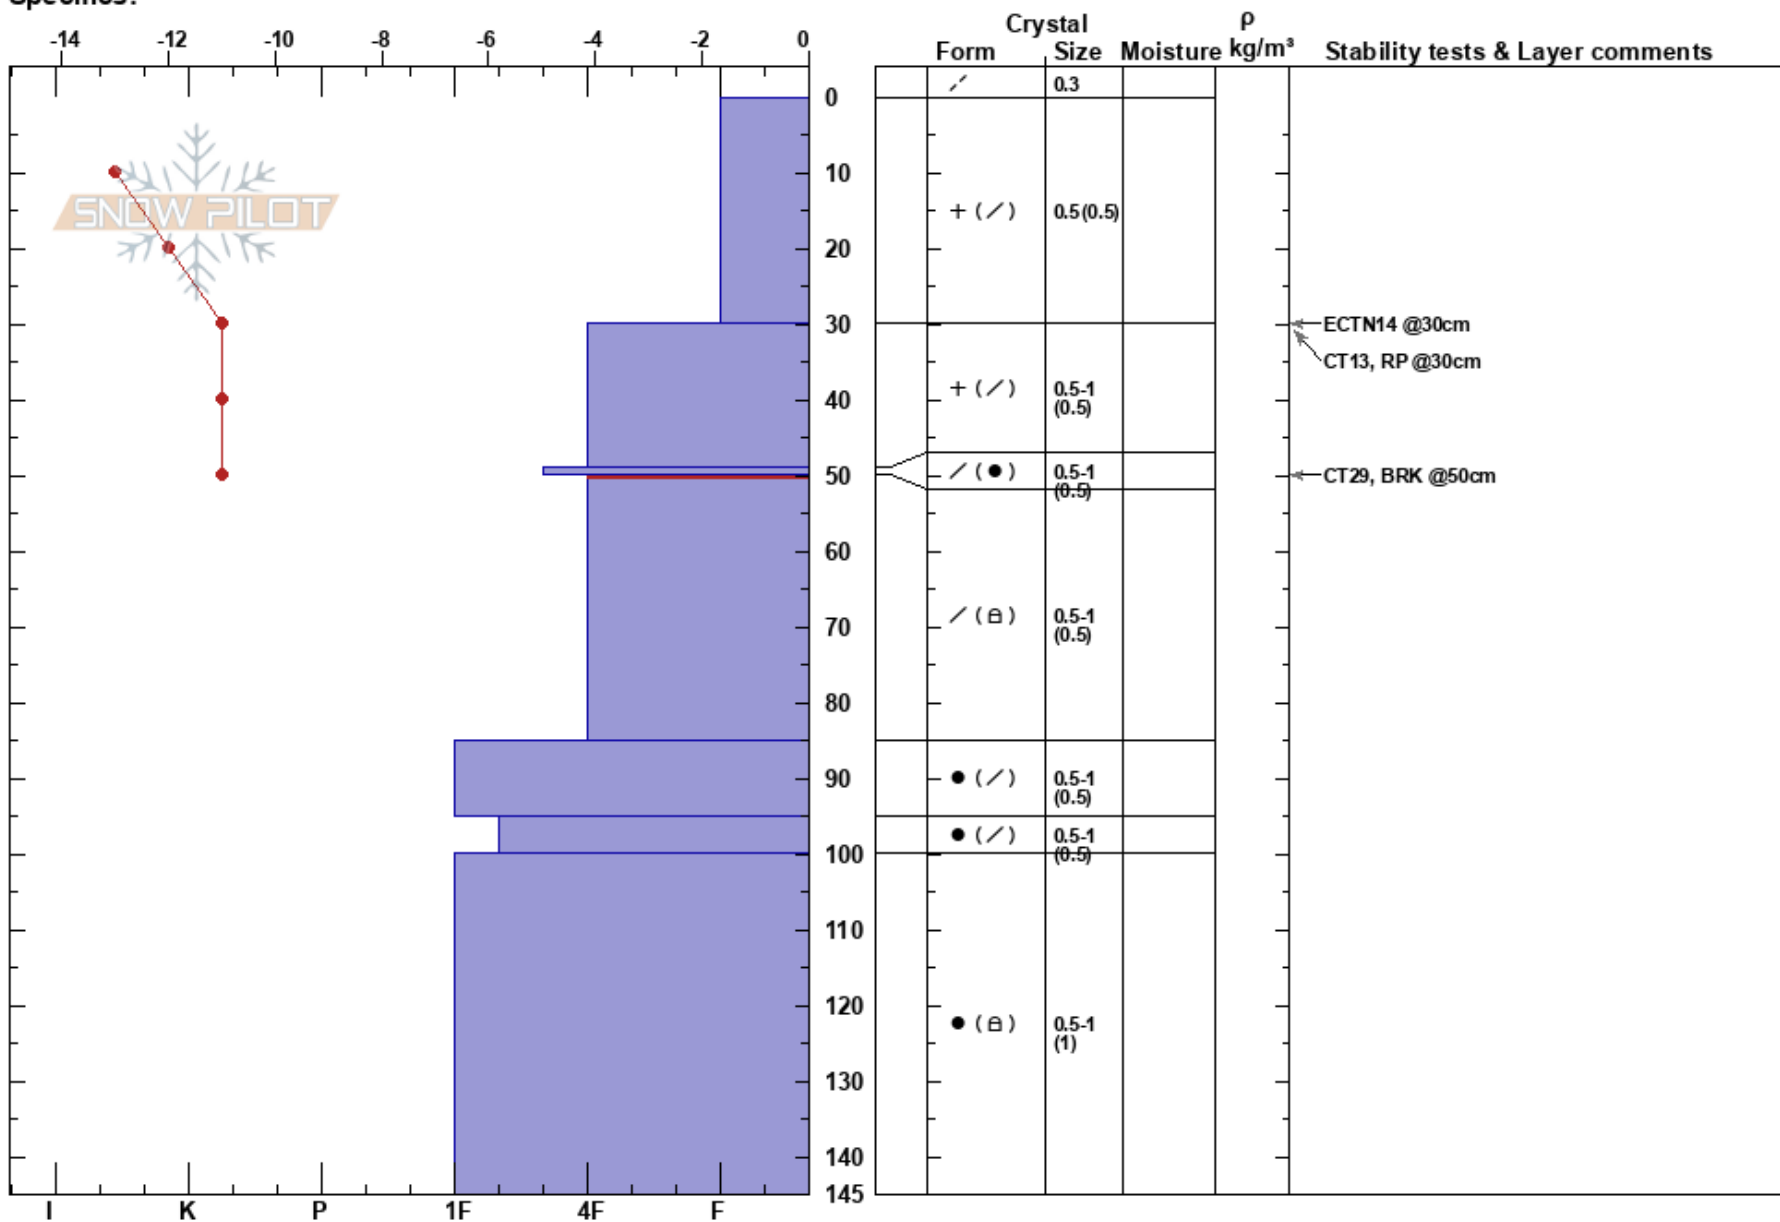

RFS
 Chugach Range
 AK
 Elevation: 4950 ft
 Aspect: N
 Specifics:

Paul Ramseth
 02/14/2024 - 3:20pm
 Co-ord: 61.16210N, -145.58494W
 Slope Angle: 20°
 Wind Loading: no

Stability:
 Air Temperature: -2°C
 Sky Cover: CLR
 Precipitation: NO
 Wind: S Light Breeze

PF:38
 Layer Notes:
 50-85cm: Problematic layer

Notes: HS was greater than 450 cms.