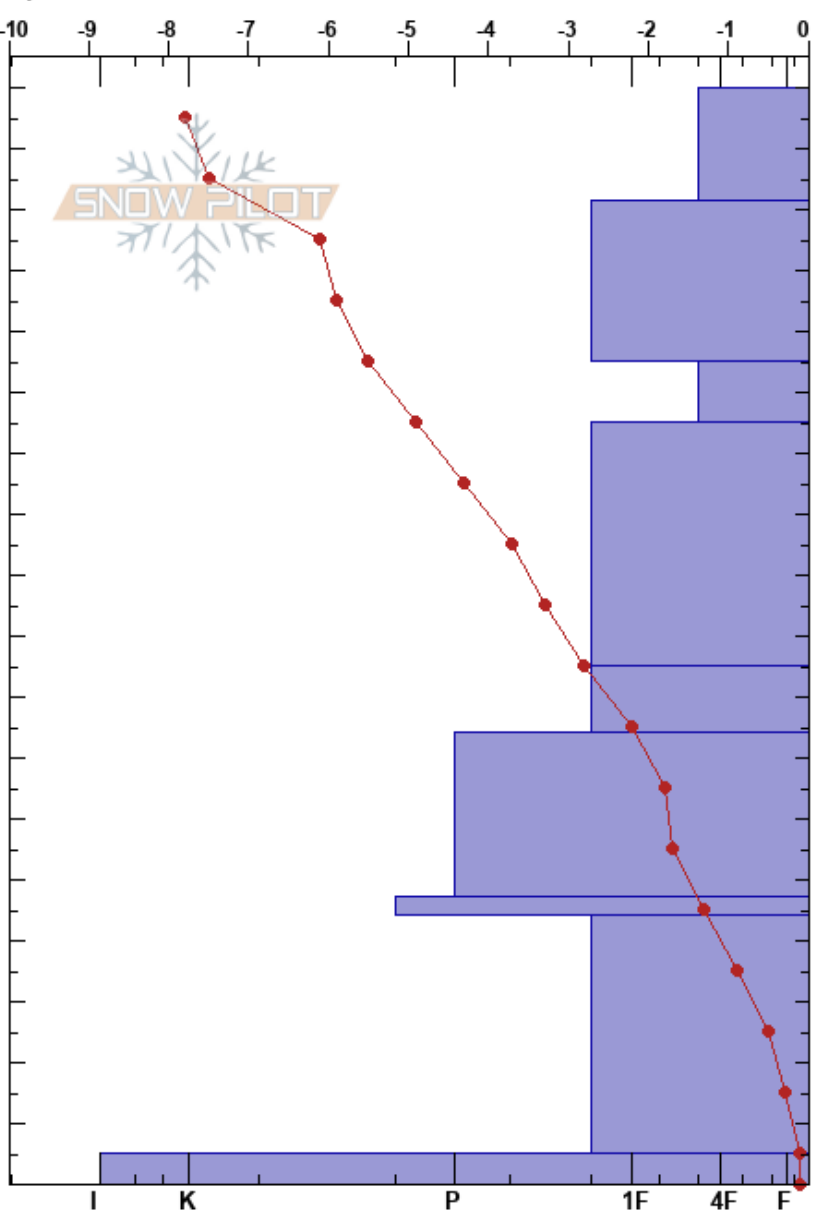

bradleys 1/26
 Bridger Range
 MT
 Elevation: 2340 m
 Aspect: NE

Matthew Wood
 01/26/2018 - 2:00pm
 Co-ord: 45.83213N, -110.92740W
 Slope Angle: 30°
 Wind Loading:

Stability: Good HS:180
 Air Temperature: -7.5°C PF:40
 Sky Cover: FEW
 Precipitation: NO
 Wind:
 Layer Notes:
 47-44cm: Ice with facets intersperse
 47-44cm: Problematic layer

Specifics: Ski tracks on slope; We skied slope

Form	Crystal		Moisture	ρ kg/m ³	Stability tests & Layer comments
	Size				
/	0.5		D	12.5	
/	0.5		D	12.5	
⊖	0.5		D	20	
⊖	1		D	22	
⊖	1		D	25.5	
	1-2		D	28.5	
□	1.5-2		D	34.1 27.3	47-44cm: Ice with facets intersperse
⊖	1.5		D		
□			D		