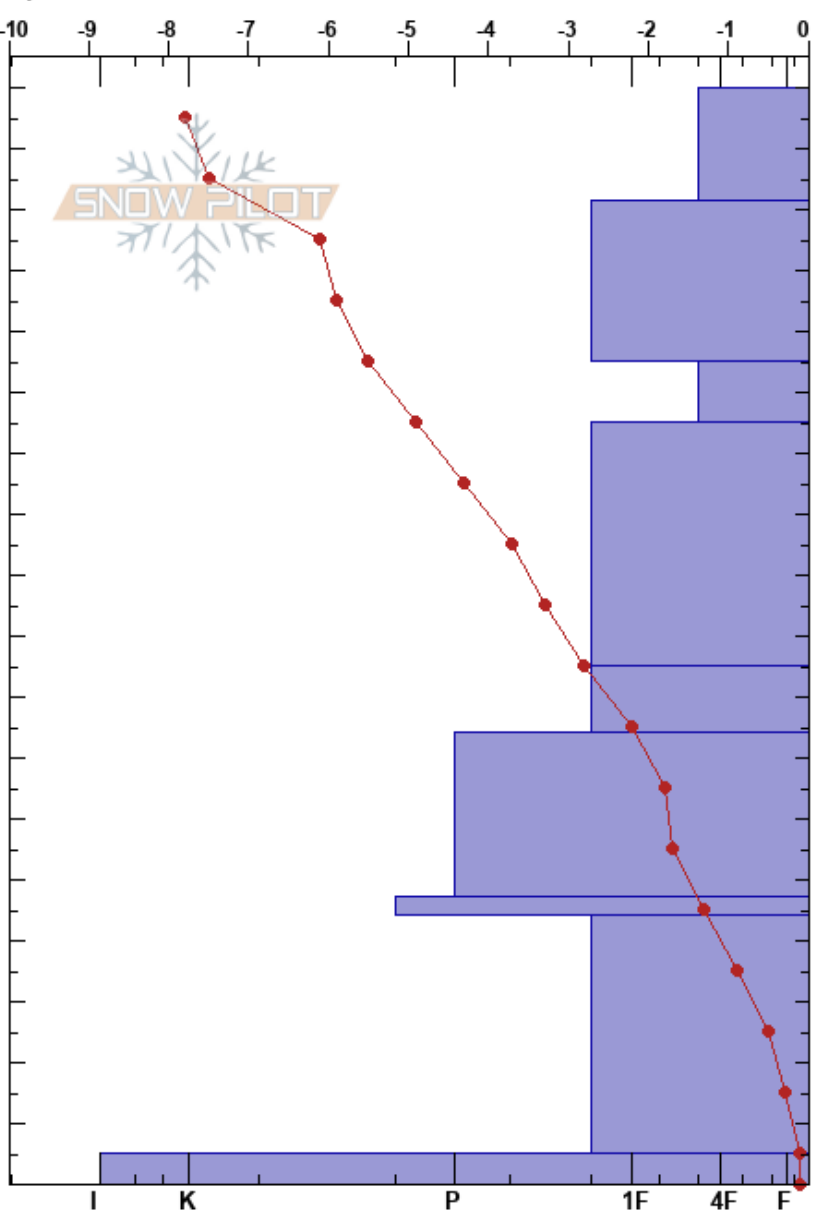

bradleys 1/26
 Bridger Range
 MT
 Elevation: 2340 m
 Aspect: NE

Matthew Wood
 01/26/2018 - 2:00pm
 Co-ord: 45.83213N, -110.92740W
 Slope Angle: 30°
 Wind Loading:

Stability: Good HS:180
 Air Temperature: -7.5°C PF:40
 Sky Cover: FEW
 Precipitation: NO
 Wind:
 Layer Notes:
 47-44cm: Ice with facets intersperse
 47-44cm: Problematic layer

Specifics: Ski tracks on slope; We skied slope

| Form | Crystal | | Moisture | ρ kg/m ³ | Stability tests & Layer comments |
|------|---------|--|----------|-----------------------------|--------------------------------------|
| | Size | | | | |
| / | 0.5 | | D | 12.5 | |
| / | 0.5 | | D | 12.5 | |
| ⊖ | 0.5 | | D | 20 | |
| ⊖ | 1 | | D | 22 | |
| ⊖ | 1 | | D | 25.5 | |
| | 1-2 | | D | 28.5 | |
| □ | 1.5-2 | | D | 34.1 27.3 | 47-44cm: Ice with facets intersperse |
| ⊖ | 1.5 | | D | | |
| □ | | | D | | |