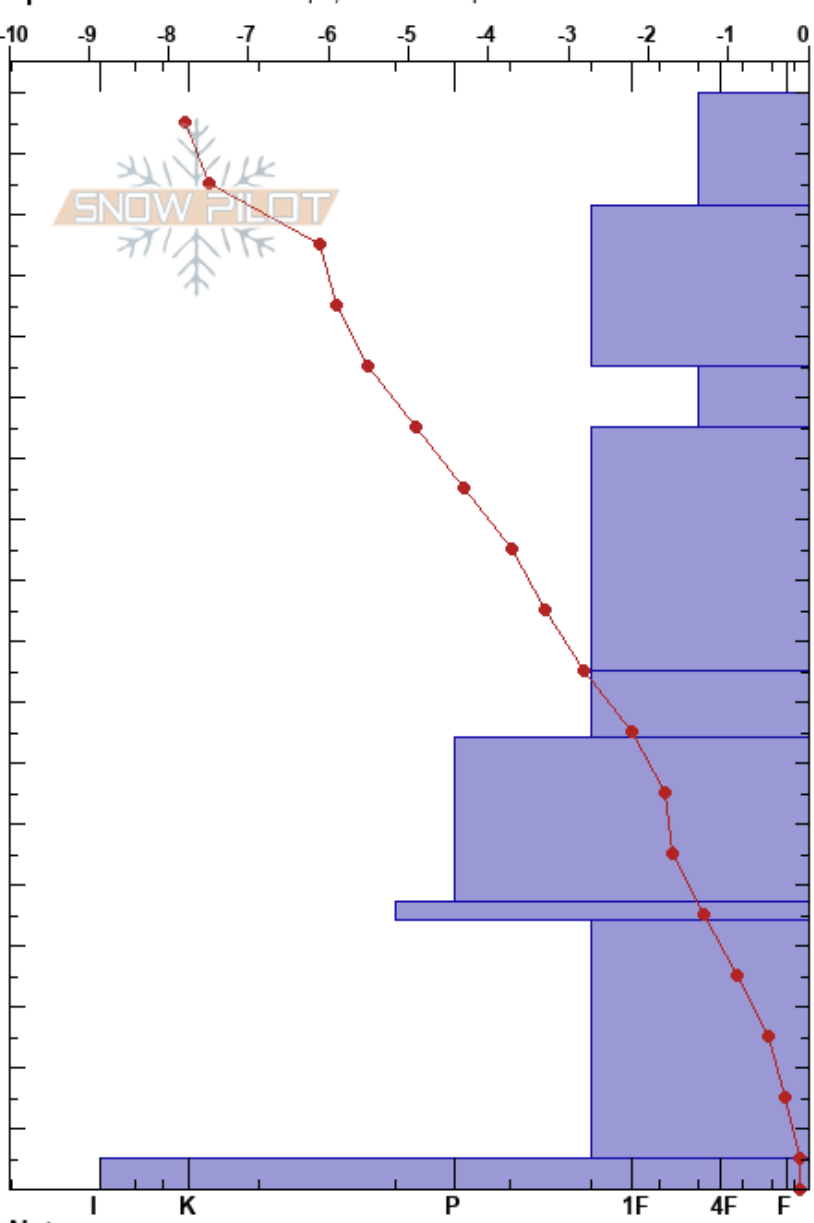

bradleys 1/26
 Bridger Range
 MT
 Elevation: 2340 m
 Aspect: NE

Matthew Wood
 01/26/2018 - 2:00pm
 Co-ord: 45.83213N, -110.92740W
 Slope Angle: 30°
 Wind Loading:

Stability: Good HS:180
 Air Temperature: -7.5°C PF:40
 Sky Cover: FEW
 Precipitation: NO
 Wind:
 Layer Notes:
 47-44cm: Ice with facets intersperse
 47-44cm: Problematic layer

Specifics: Ski tracks on slope; We skied slope

Elevation (m)	Crystal		Moisture	ρ kg/m ³	Stability tests & Layer comments
	Form	Size			
180				12.5	
170	/	0.5	D		
160				12.5	
150	/	0.5	D		
140					
130	⊖	0.5	D	20	
120				22	
110	⊖	1	D		
100					
90					
80	⊖	1	D	25.5	
70				28.5	
60		1-2	D		
50					
47-44	□	1.5-2	D	34.1 27.3	47-44cm: Ice with facets intersperse
40					
30	⊖	1.5	D		
20					
10					
0	□		D		