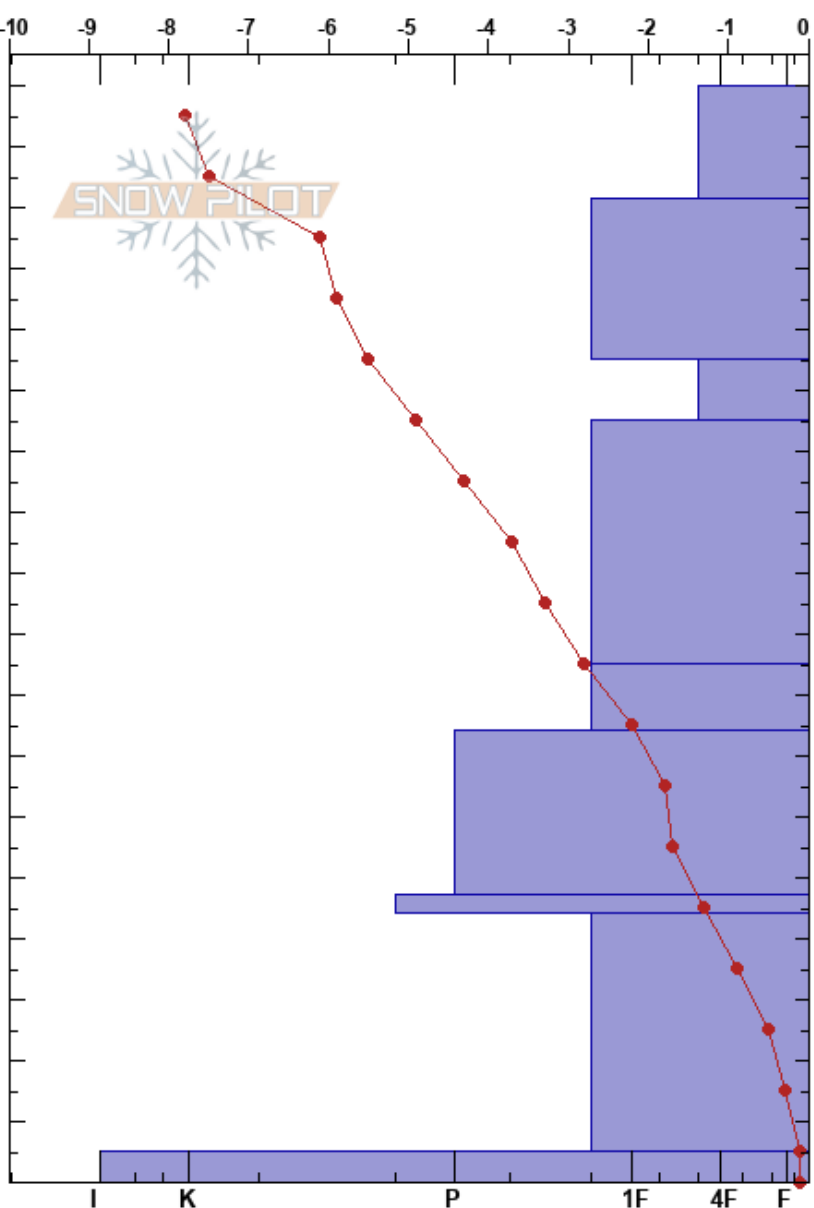

bradleys 1/26
 Bridger Range
 MT
 Elevation: 2340 m
 Aspect: NE

Matthew Wood
 01/26/2018 - 2:00pm
 Co-ord: 45.83213N, -110.92740W
 Slope Angle: 30°
 Wind Loading:

Stability: Good HS:180
 Air Temperature: -7.5°C PF:40
 Sky Cover: FEW
 Precipitation: NO
 Wind:
 Layer Notes:
 47-44cm: Ice with facets intersperse
 47-44cm: Problematic layer

Specifics: Ski tracks on slope; We skied slope

Form	Crystal		Moisture	ρ kg/m ³	Stability tests & Layer comments
	Size				
/	0.5		D	12.5	
/	0.5		D	12.5	
⊖	0.5		D	20	
⊖	1		D	22	
⊖	1		D	25.5	
	1-2		D	28.5	
□	1.5-2		D	34.1 27.3	47-44cm: Ice with facets intersperse
⊖	1.5		D		
□			D		