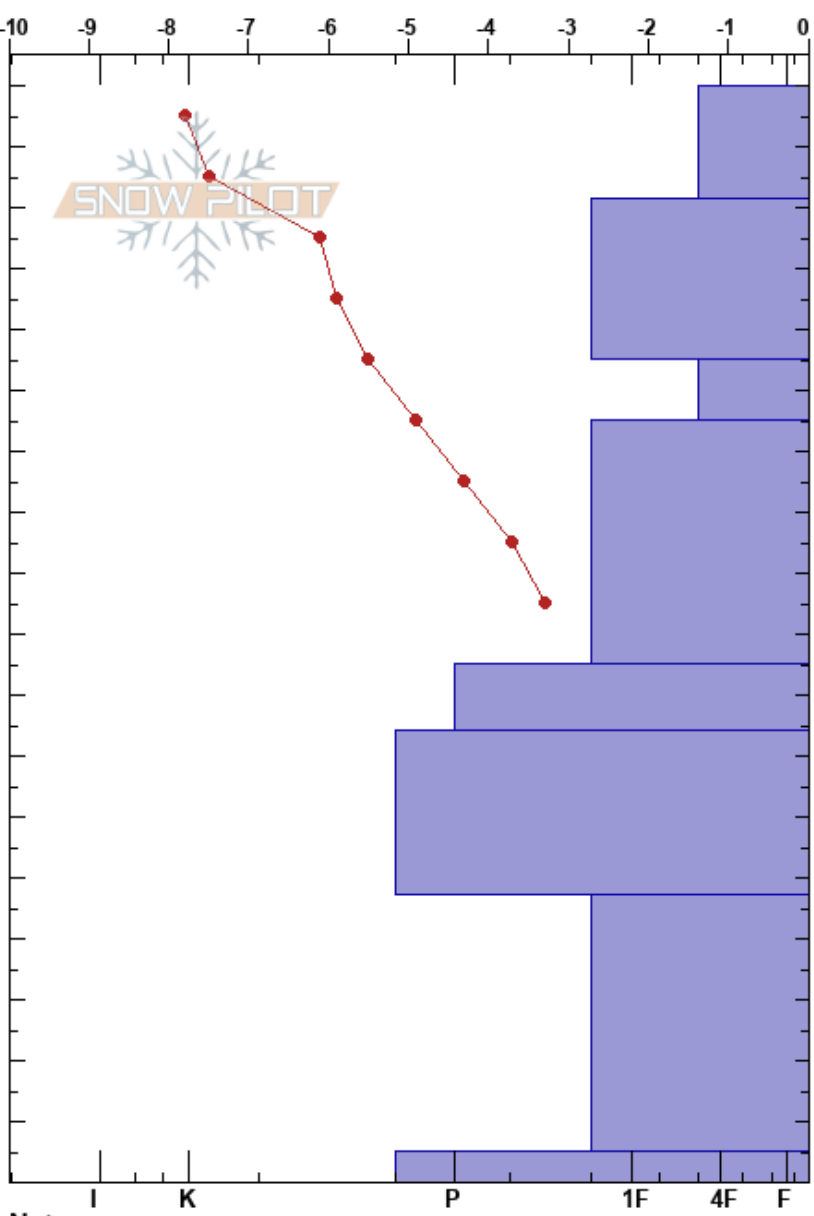

bradleys 1/26
 Bridger Range
 MT
 Elevation: 2340 m
 Aspect: NE

Matthew Wood
 01/26/2018 - 2:00pm
 Co-ord: 45.83213N, -110.92740W
 Slope Angle: 30°
 Wind Loading:

Stability: Good HS:180 Layer Notes:
 Air Temperature: -7.5°C PF:40
 Sky Cover: FEW
 Precipitation: NO
 Wind:

Specifics: Ski tracks on slope; We skied slope

Form	Crystal		Moisture	ρ kg/m ³	Stability tests & Layer comments
	Size				
/	0.5		D	12.5	
/	0.5		D	23.6	
⊖	0.5		D	20	
⊖	1		D	22	
⊖	1		D	25.5	
□	1.5-2		D	28.5	
⊖	1.5		D	33.1	
□					