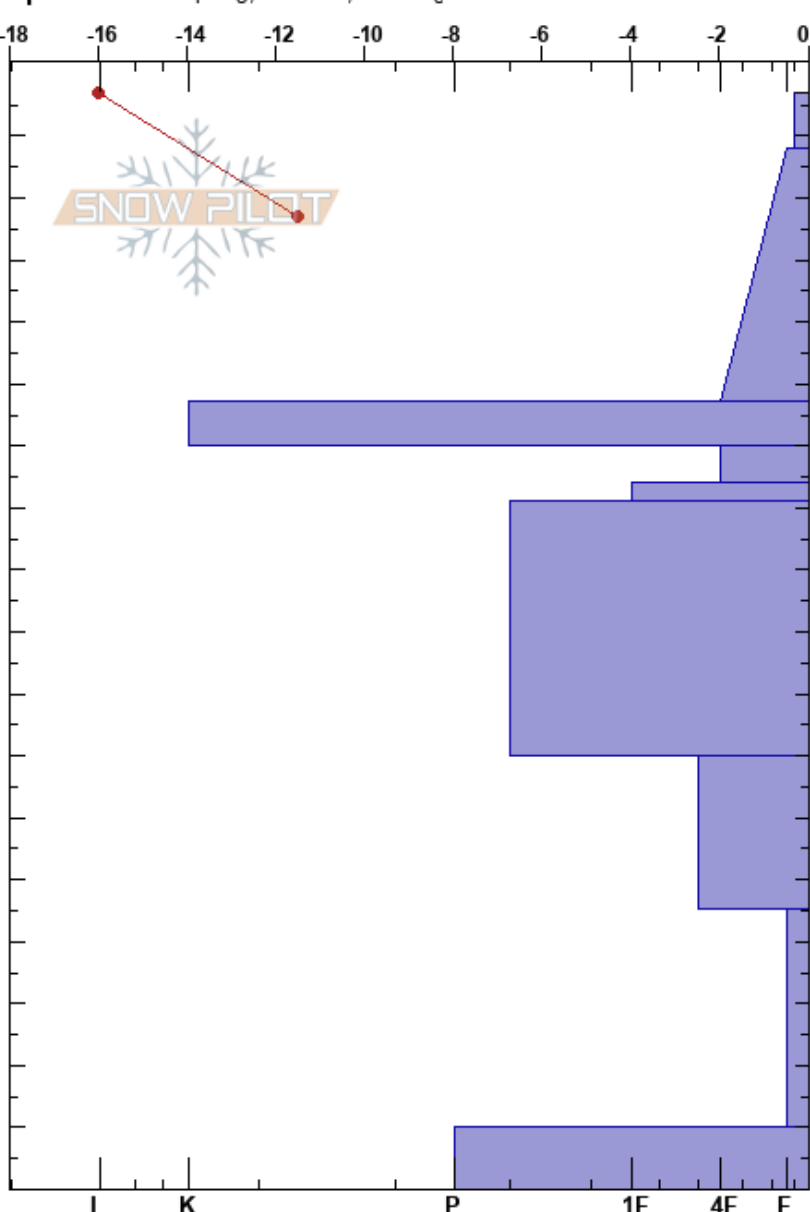

Pyramid Saddle NE

Payton Schiff

Stability:

HS:177

Layer Notes:

Swan Range

02/14/2024 - 1:41pm

Air Temperature: -14.5°C PF:30

120-114cm:Problematic layer

MT

Co-ord: 12T 319135W 5237541N

Sky Cover: SCT

PS: 15

Elevation: 7600 ft

Slope Angle: 24°

Precipitation: NO

Wind: S Calm

Aspect: NE

Wind Loading: previous

Specifics: Collapsing, localized; Cracking

Height (cm)	Crystal		Moisture	ρ kg/m ³	Stability tests & Layer comments
	Form	Size			
177	*	3			
170	+r	2-3			
160					
150	/	0.1-0.5			
140					
130					
120	⊙⊙	1-2			
110	□	0.1-0.5			
100	⊙⊙(□)	0.5-1			
90	⊖	0.1-0.5			
80					
70					
60	⊖	1-2			
50					
40					
30	□	2-3			
20					
10	□ ⊙⊙	1-2			
0					ECTX