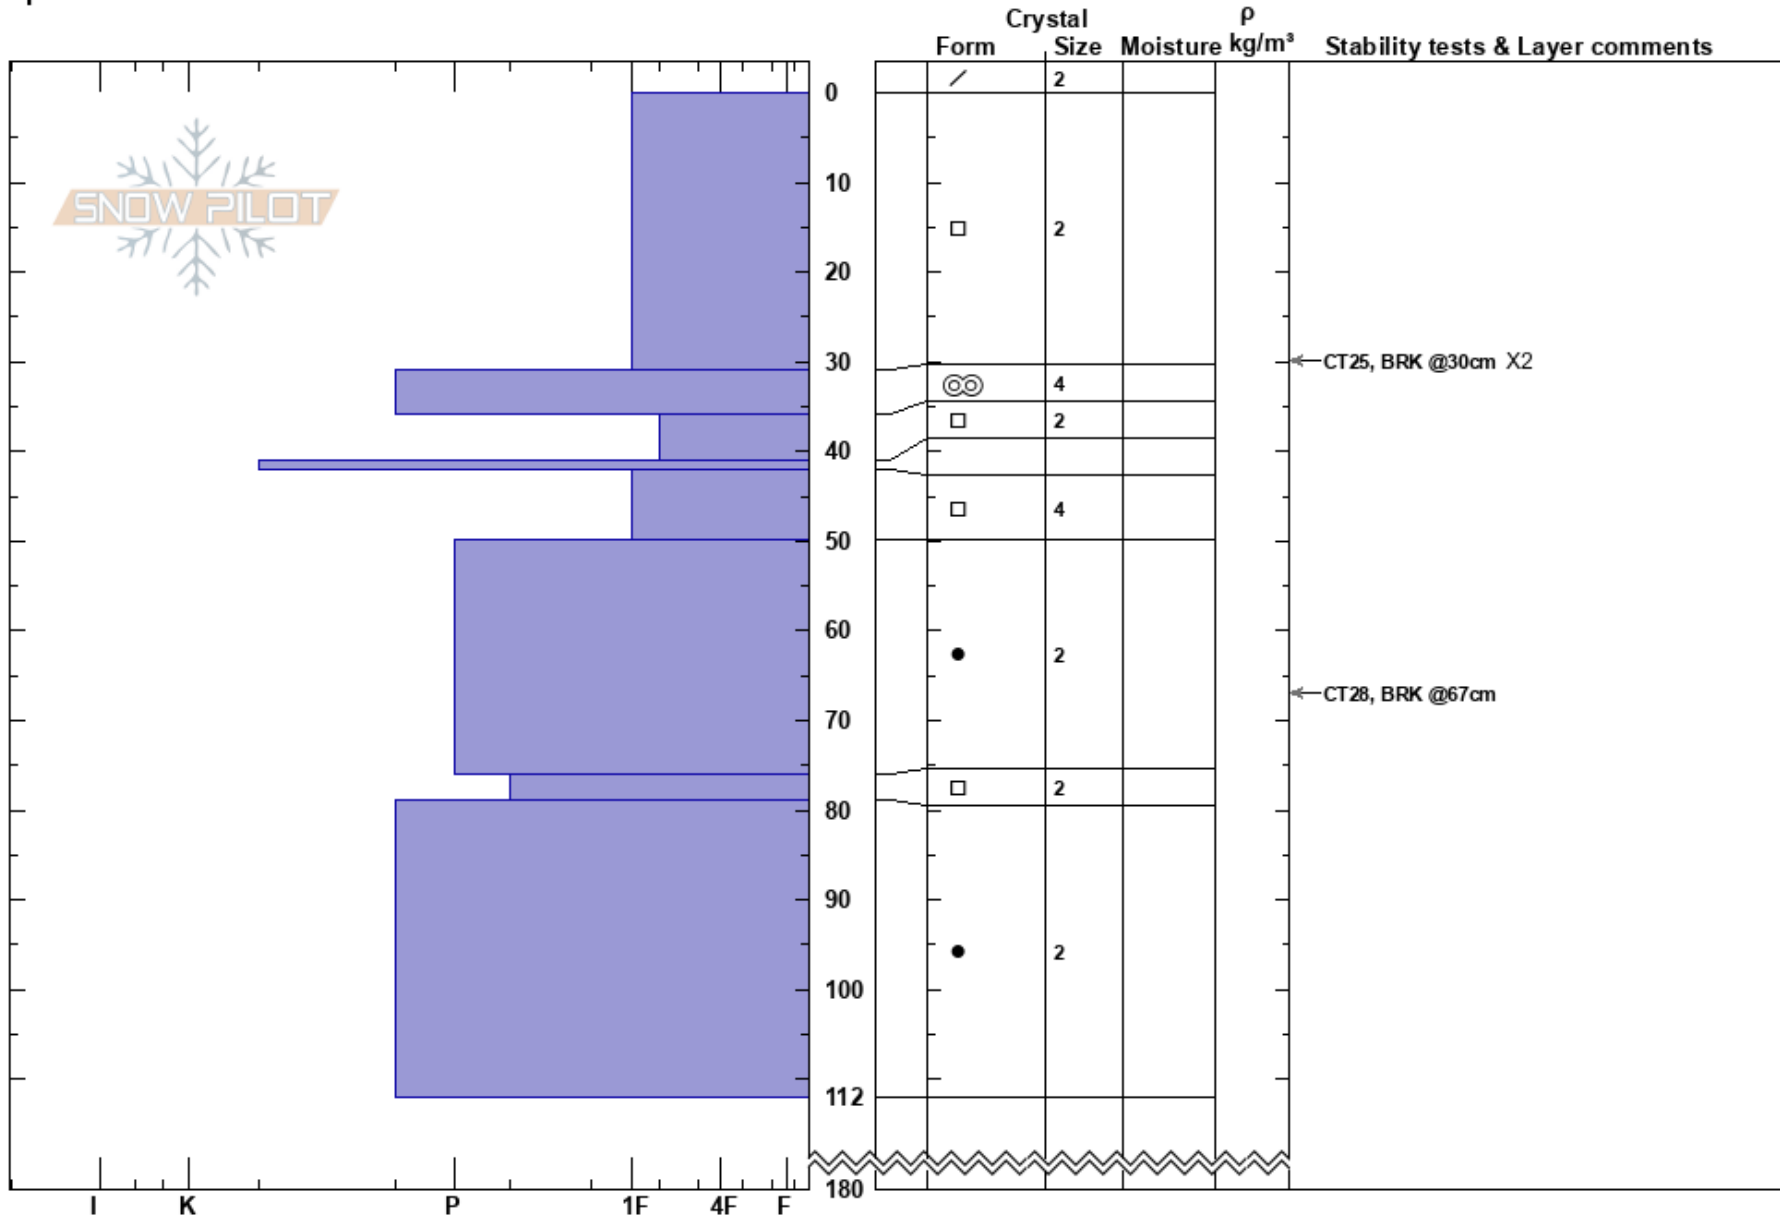

Alkatraz
 Skeena
 BC
 Elevation: 1575 m
 Aspect: SW
 Specifics:

Tanner Elliott
 14/02/2024 - 09:40
 Co-ord:
 Slope Angle: 35°
 Wind Loading:

Stability:
 Air Temperature:
 Sky Cover: CLR
 Precipitation: NO
 Wind: Calm

HS:180
 PS: 10 31-36cm:Problematic layer

Notes: