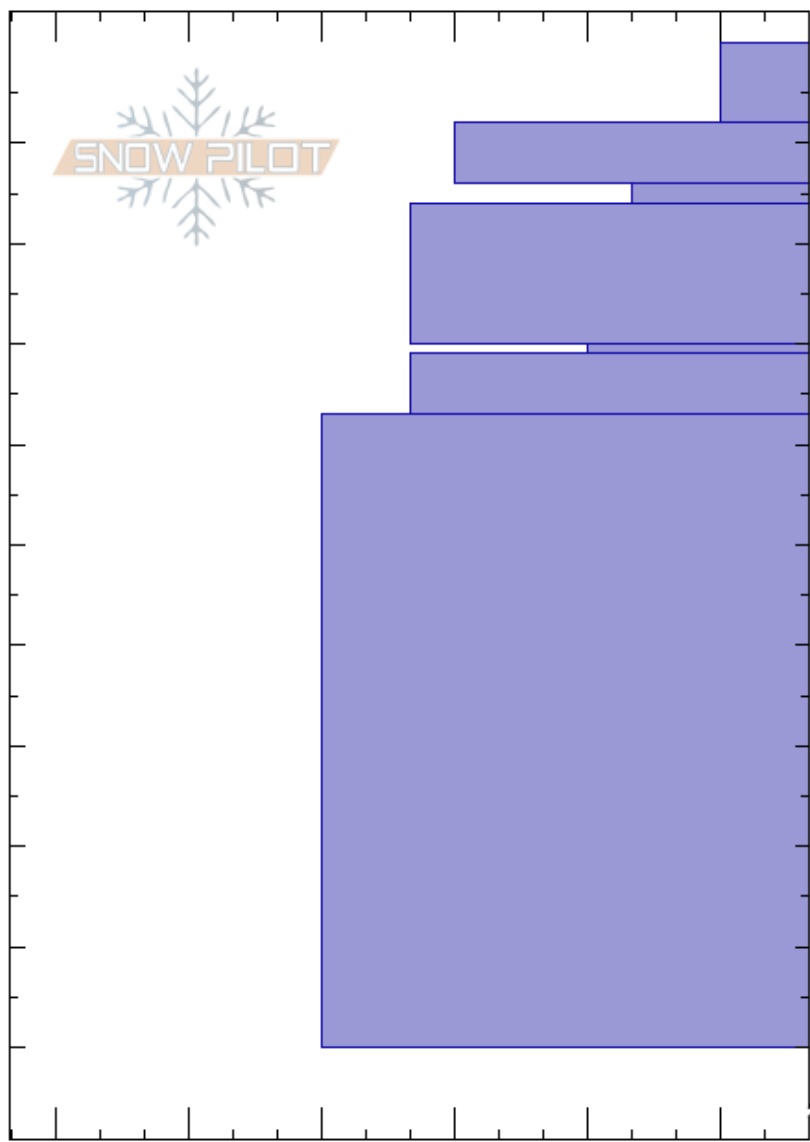

Lake Fork East Bowl
Sangre de Cristo Range
NM

Alex Lombardo
02/14/2024 - 10:00am
Co-ord: 36.54742N, -105.44272W
Slope Angle: 25°
Wind Loading: yes

Stability: Good
Air Temperature:
Sky Cover: BKN
Precipitation: NO
Wind: W Moderate

HS:210
PF:20
PS:10
30-31cm: Problematic layer
37-100cm: Layer extends further

Elevation: 3800 m
Aspect: NE
Specifics:

Crystal Form	Crystal Size	Moisture	ρ kg/m ³	Stability tests & Layer comments
/	0.5			
/(●)	0.3			
/	0.5			← CT11, Q1 @16cm ← ECTN11 @16cm Q1
●	0.3			
/	0.5			← CT25, Q1 @31cm ← ECTN21 @31cm Q1
●	0.3			
				← STM @47cm Q1
●	0.3			37-100cm: Layer extends further