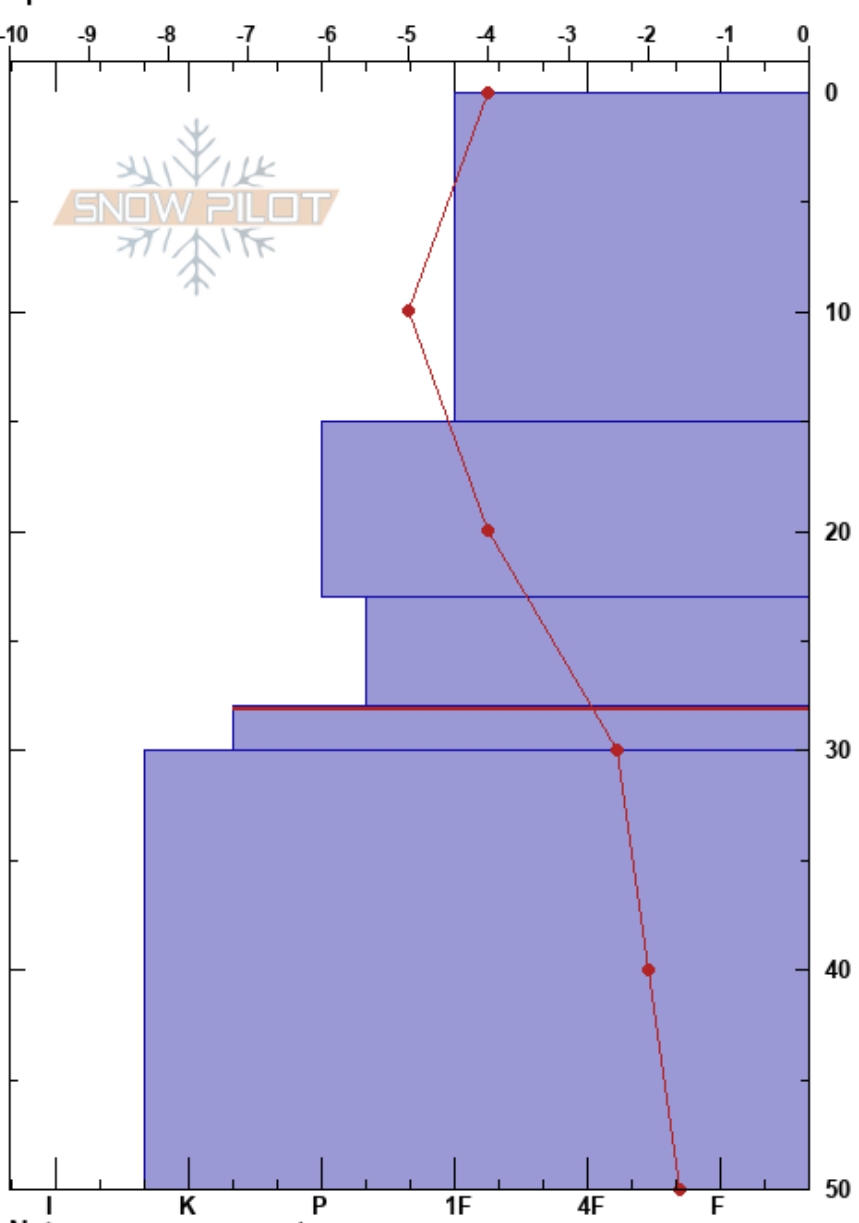

Klettahnjúkur
 Tröllaskagi
 Iceland
Elevation: 539 m
Aspect: NE
Specifics:

Gestur Hansson
 14/02/2024 - 11:00
Co-ord: 66.08036N, -18.87692W
Slope Angle: 25°
Wind Loading:

Stability: **HS:50** **Layer Notes:**
Air Temperature: -3°C **PF:20** 28-30cm: Problematic layer
Sky Cover: BKN
Precipitation: NO
Wind: S Moderate

Form	Crystal		ρ kg/m ³	Stability tests & Layer comments
	Size	Moisture		
	⊙ ⊙			
	•			
B (∇)				← CT13, SP @28cm Áramótalag
	∇			

Notes: Mikill skafrenningur í sunann vindi