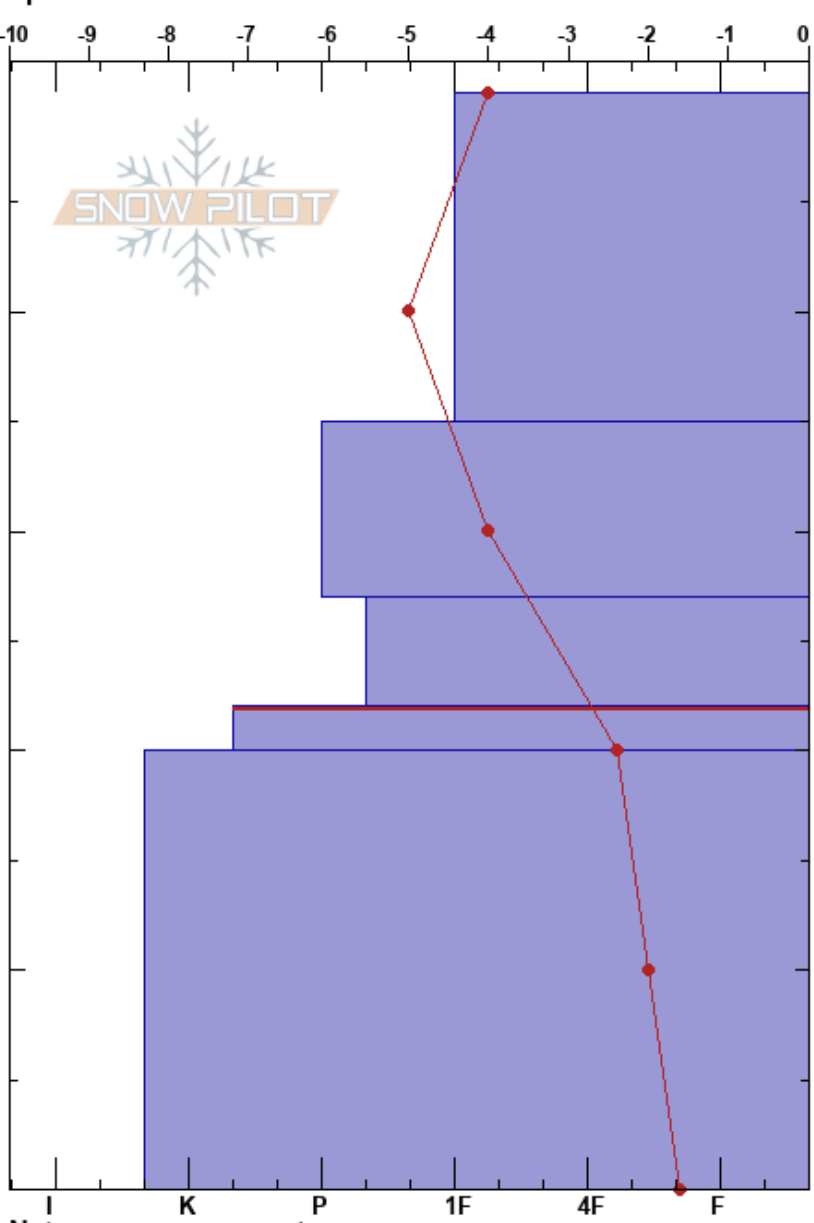

Klettahnjúkur
 Tröllaskagi
 Iceland
Elevation: 539 m
Aspect: NE
Specifics:

Gestur Hansson
 14/02/2024 - 11:00
Co-ord: 66.08036N, -18.87692W
Slope Angle: 25°
Wind Loading:

Stability: HS:50
Air Temperature: -3°C
Sky Cover: BKN
Precipitation: NO
Wind: S Moderate
HS: 50
PF: 20
Layer Notes: 28-30cm: Problematic layer

Crystal		Moisture	ρ kg/m ³	Stability tests & Layer comments
Form	Size			
-	-			
⊙ ⊙				
•				
⊖ (∇)				← CT13, SP @28cm Áramótag
∇				

Notes: Mikill skafrenningur í sunan vindi