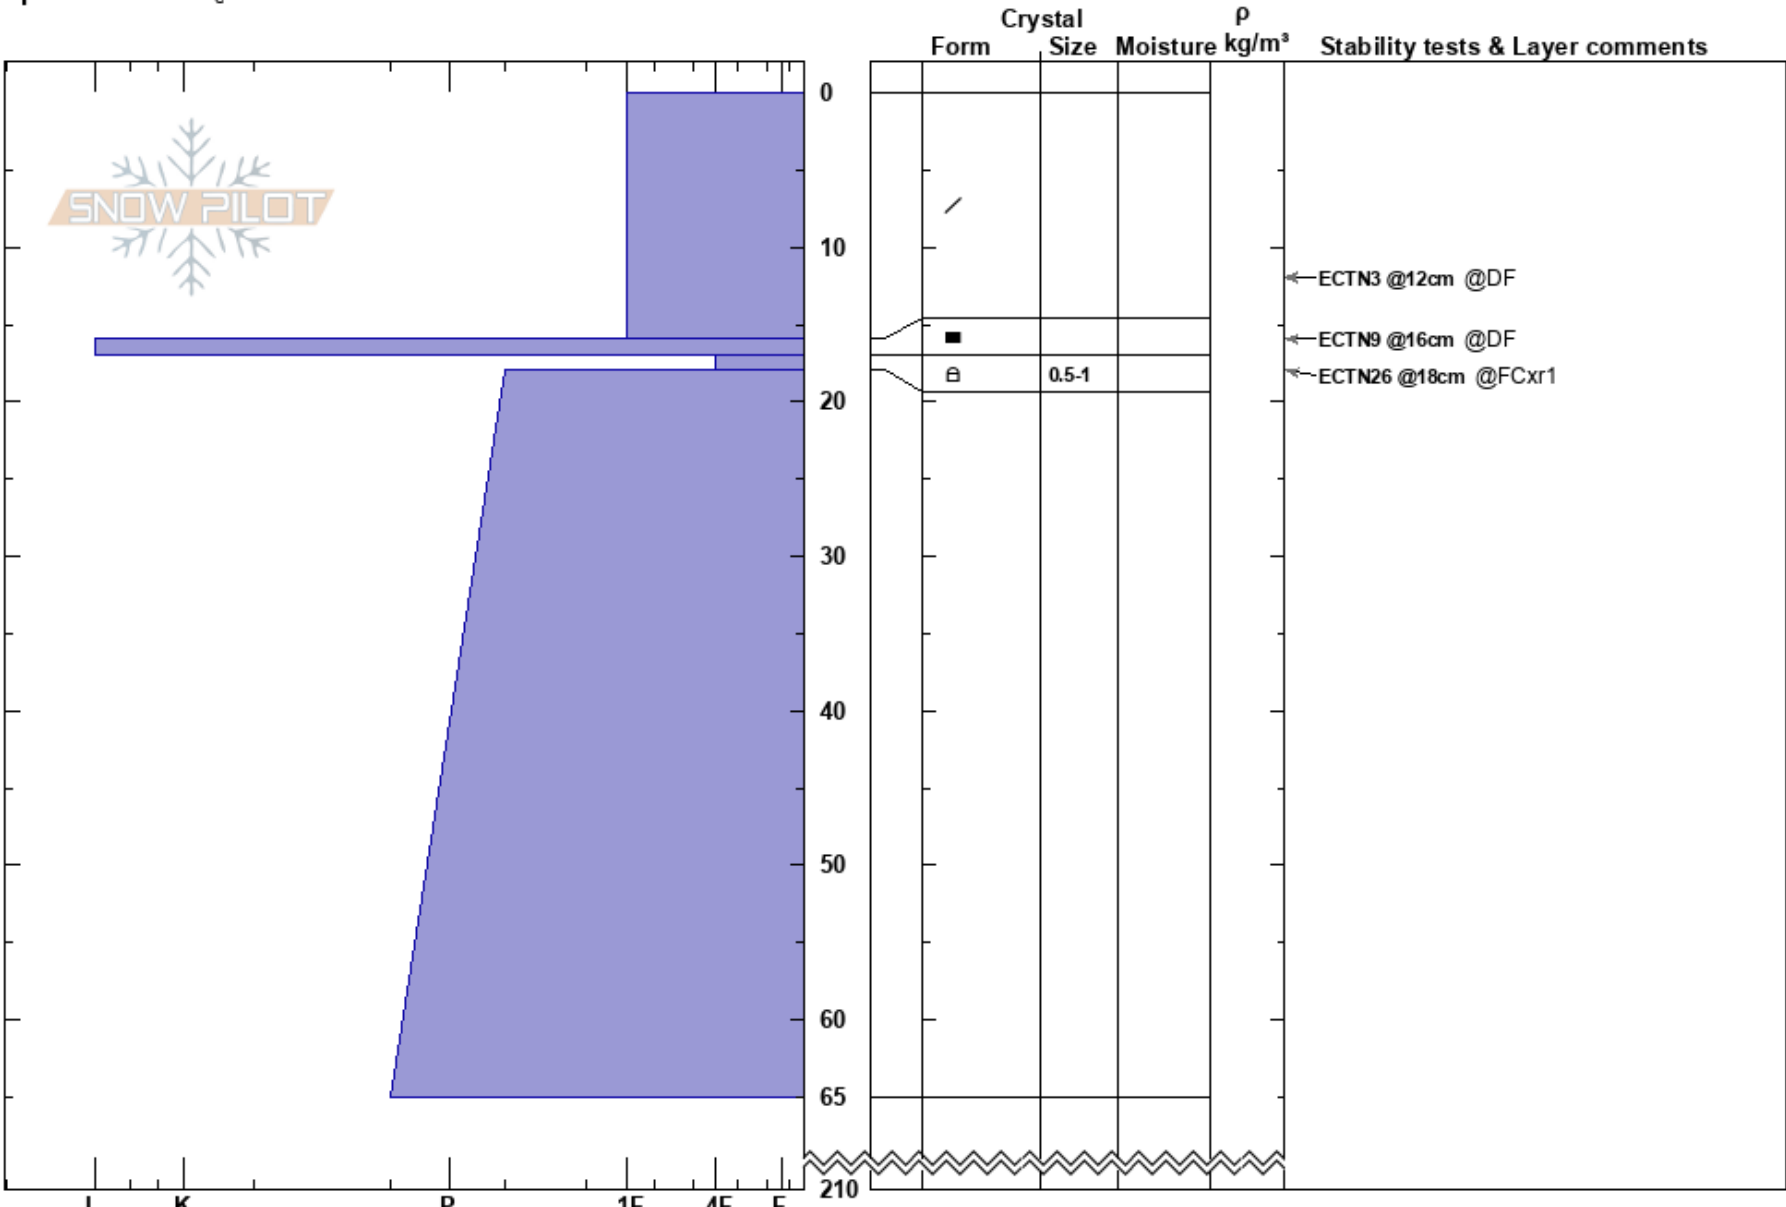

950 peak
 Kittelfjället
 Sweden
 Elevation: 860 m
 Aspect: W
 Specifics: Cracking

Stefan Lundin
 14/02/2024 - 11:30
 Co-ord: 65.29803N, 15.48852E
 Slope Angle: 26°
 Wind Loading: yes

Stability: HS:210 Layer Notes:
 Air Temperature: -18°C
 Sky Cover: OVC
 Precipitation: S-1
 Wind: SE Moderate