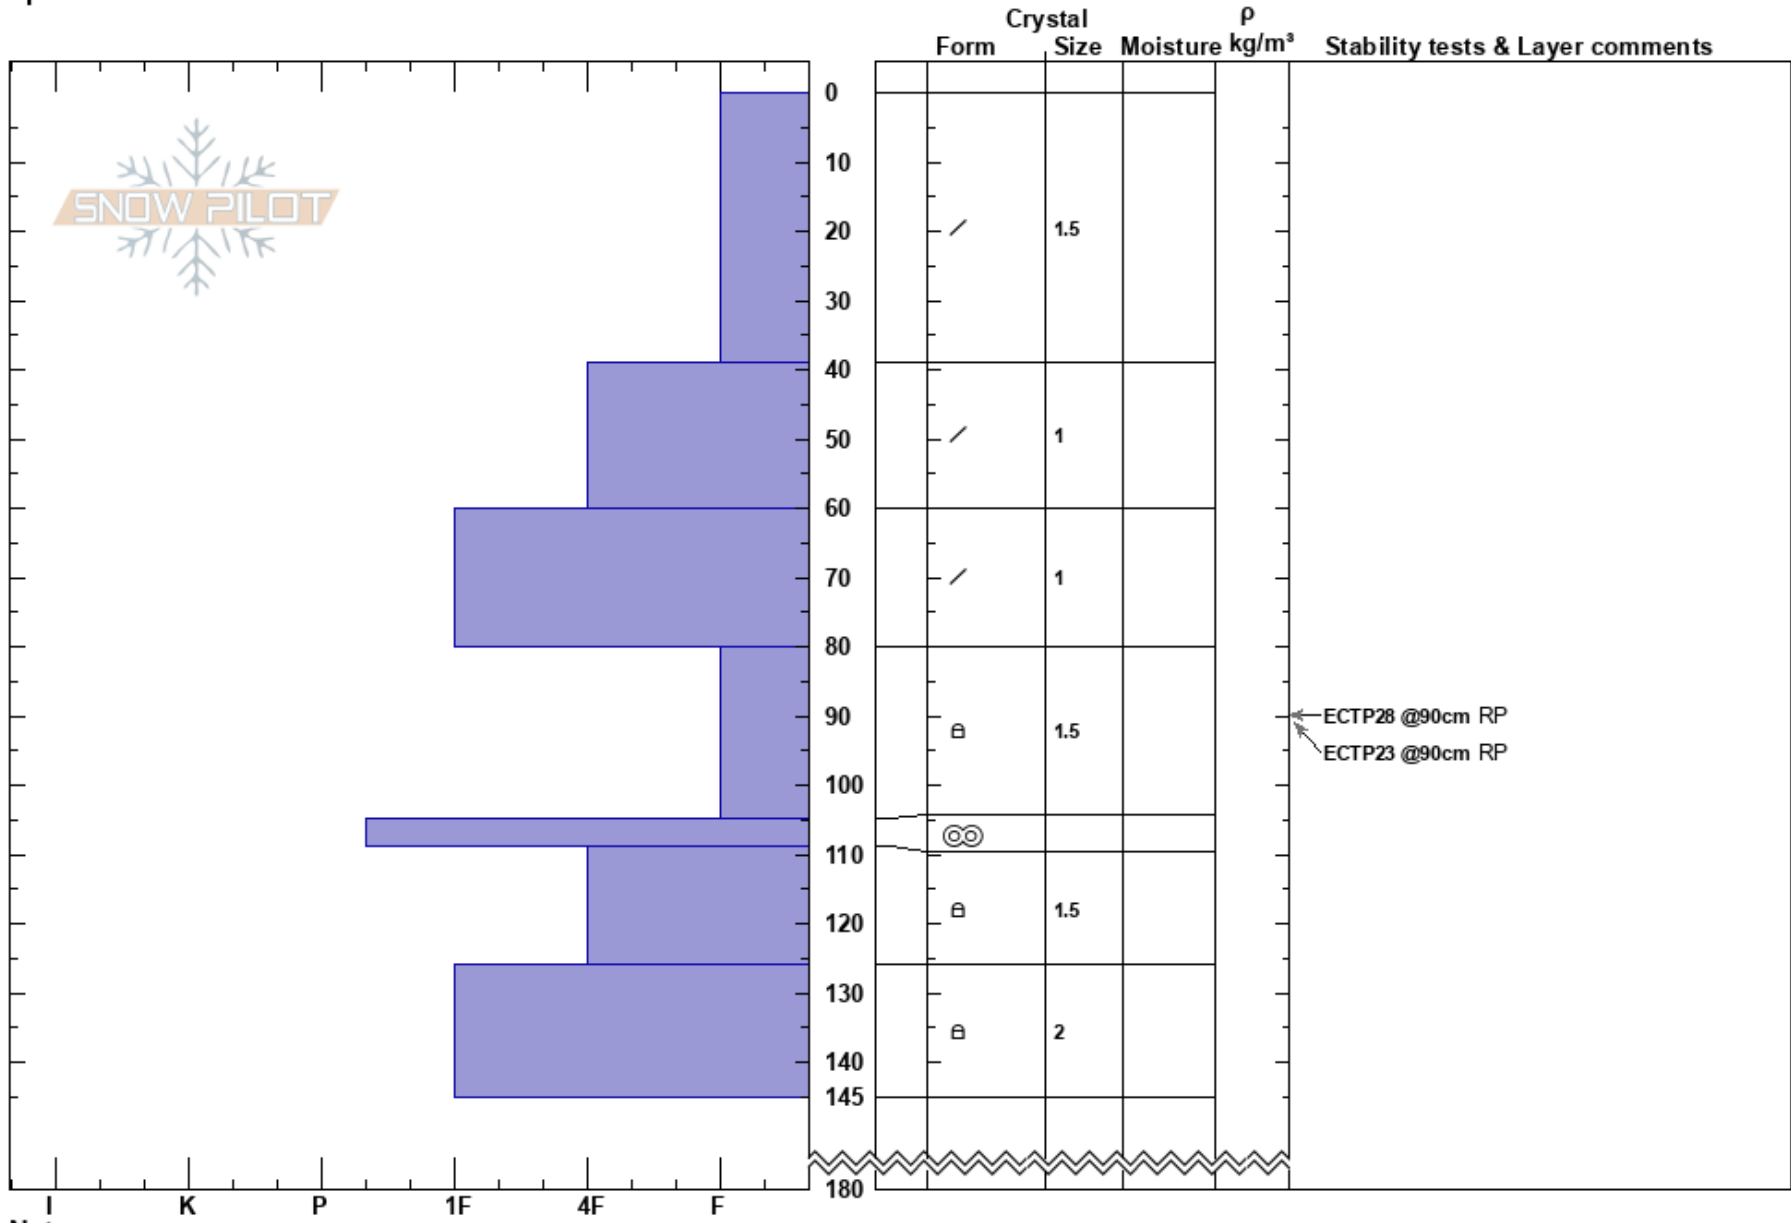

Hasty pit
 Chugach Range
 AK
 Elevation: 1876 ft
 Aspect: SE
 Specifics:

Katrina Roloff
 02/13/2024 - 9:20pm
 Co-ord: 61.19827N, -145.59203W
 Slope Angle: 18°
 Wind Loading: previous

Stability:
 Air Temperature:
 Sky Cover: CLR
 Precipitation: NO
 Wind: W Light Breeze

HS:180
 PF:11 80-105cm:Problematic layer
 PS:30

Notes: