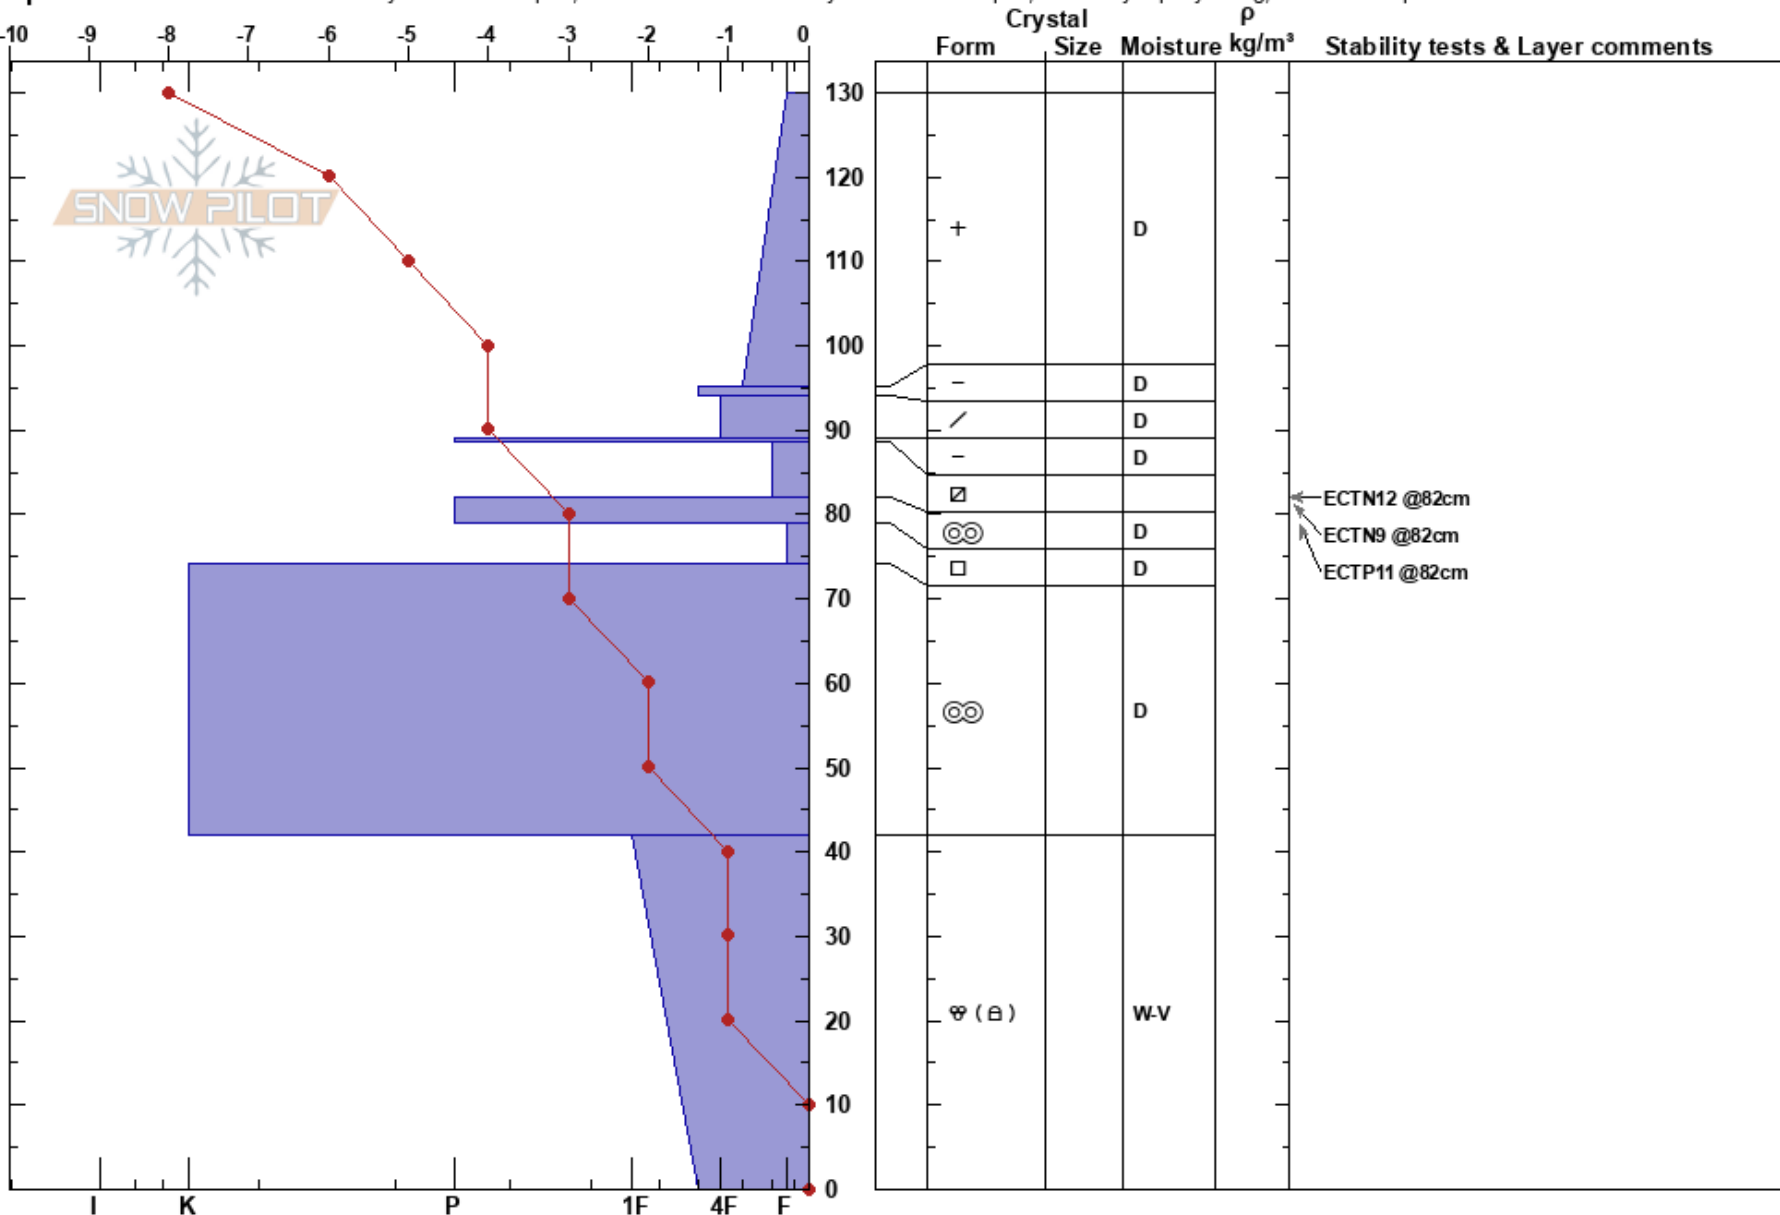

Paola Ridge (6212' SE)  
 Flathead Range  
 MT  
 Elevation: 6212 ft  
 Aspect: 129°

Jackson George  
 02/13/2024 - 12:26pm  
 Co-ord: 48.30272N, -113.65520W  
 Slope Angle: 27°  
 Wind Loading: no

Stability: Poor  
 Air Temperature: -10°C  
 Sky Cover: OVC  
 Precipitation: S1  
 Wind: NE Light Breeze

HS:130  
 88.5-82cm: Problematic layer

Specifics: Recent avalanche activity on similar slopes; Recent avalanche activity on different slopes; Instability rapidly rising; We skied slope

Notes: