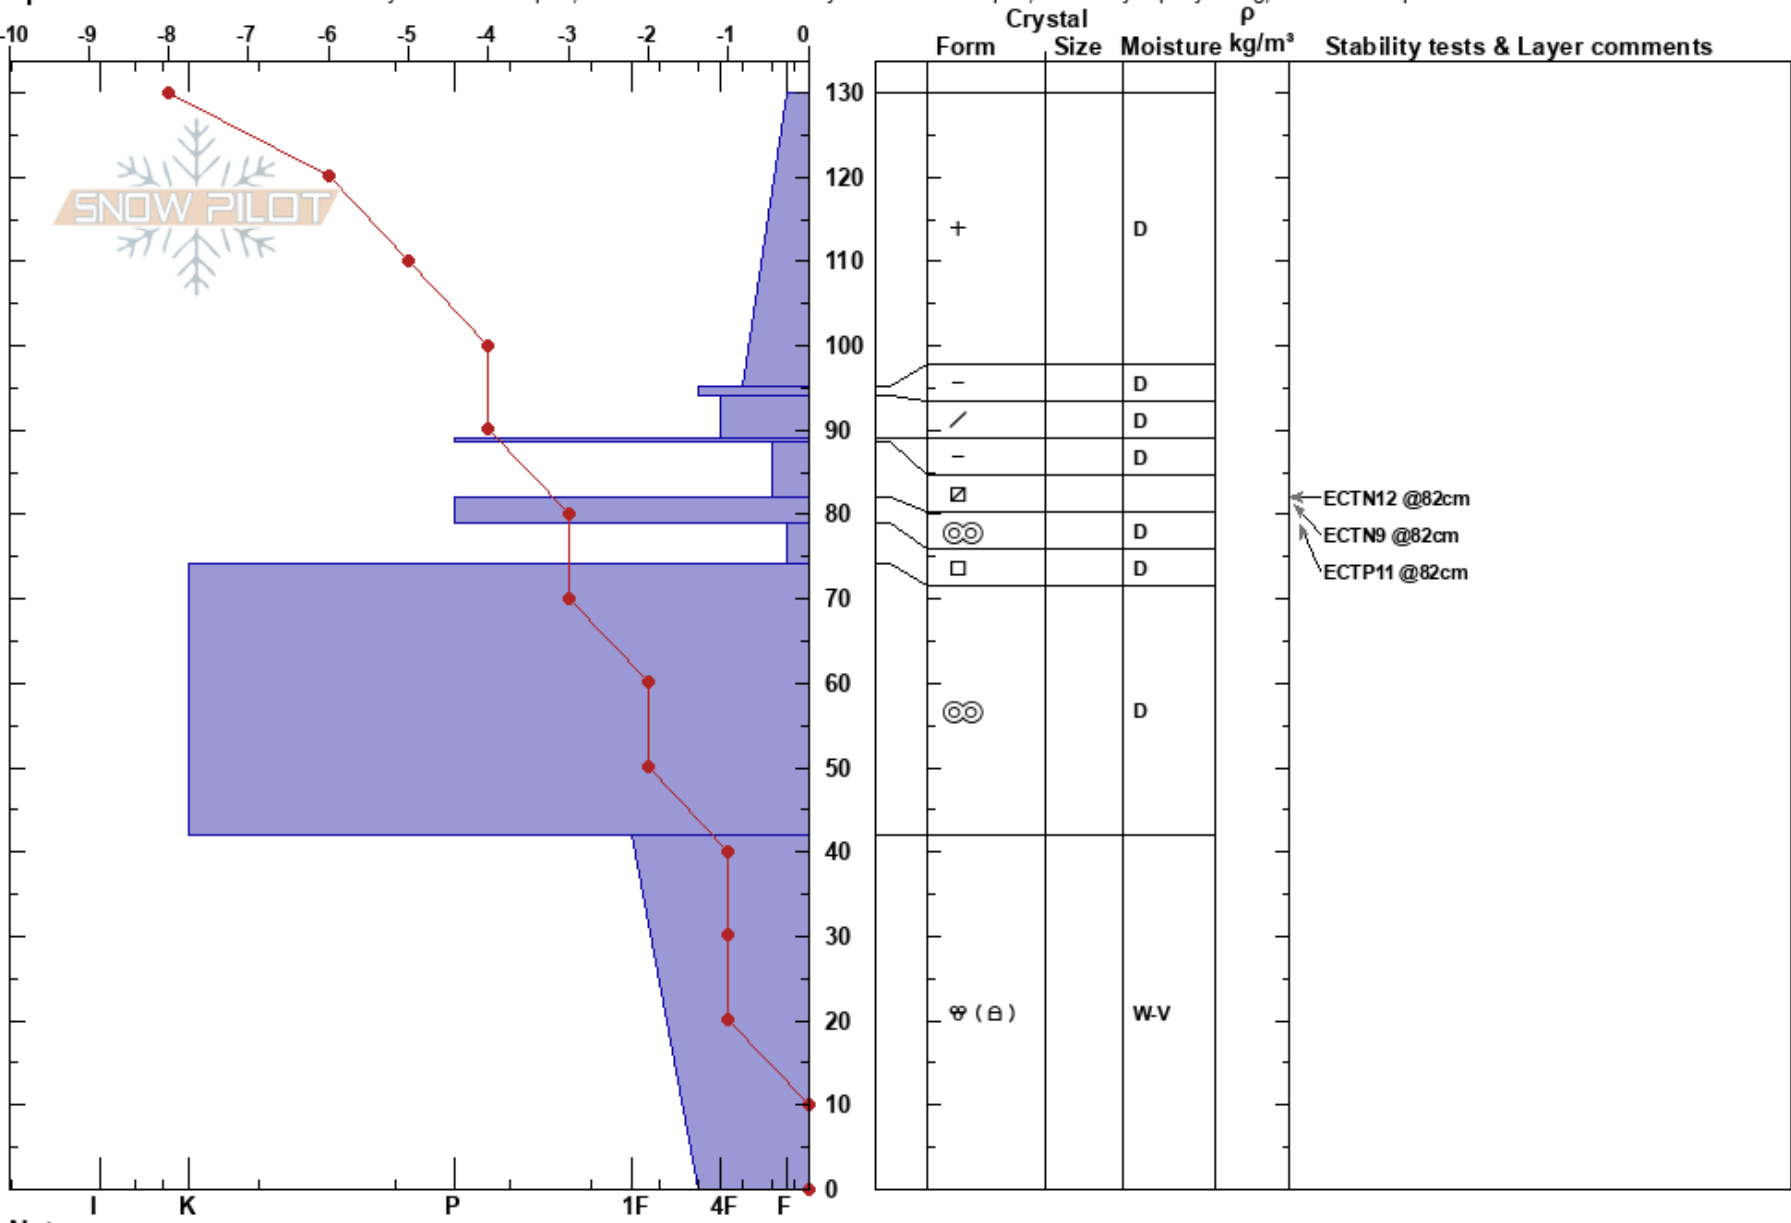

Paola Ridge (6212' SE)
 Flathead Range
 MT
 Elevation: 6212 ft
 Aspect: 129°

Jackson George
 02/13/2024 - 12:26pm
 Co-ord: 48.30272N, -113.65520W
 Slope Angle: 27°
 Wind Loading: no

Stability: Poor
 Air Temperature: -10°C
 Sky Cover: OVC
 Precipitation: S1
 Wind: NE Light Breeze

HS:130
 88.5-82cm: Problematic layer

Specifics: Recent avalanche activity on similar slopes; Recent avalanche activity on different slopes; Instability rapidly rising; We skied slope

Notes: