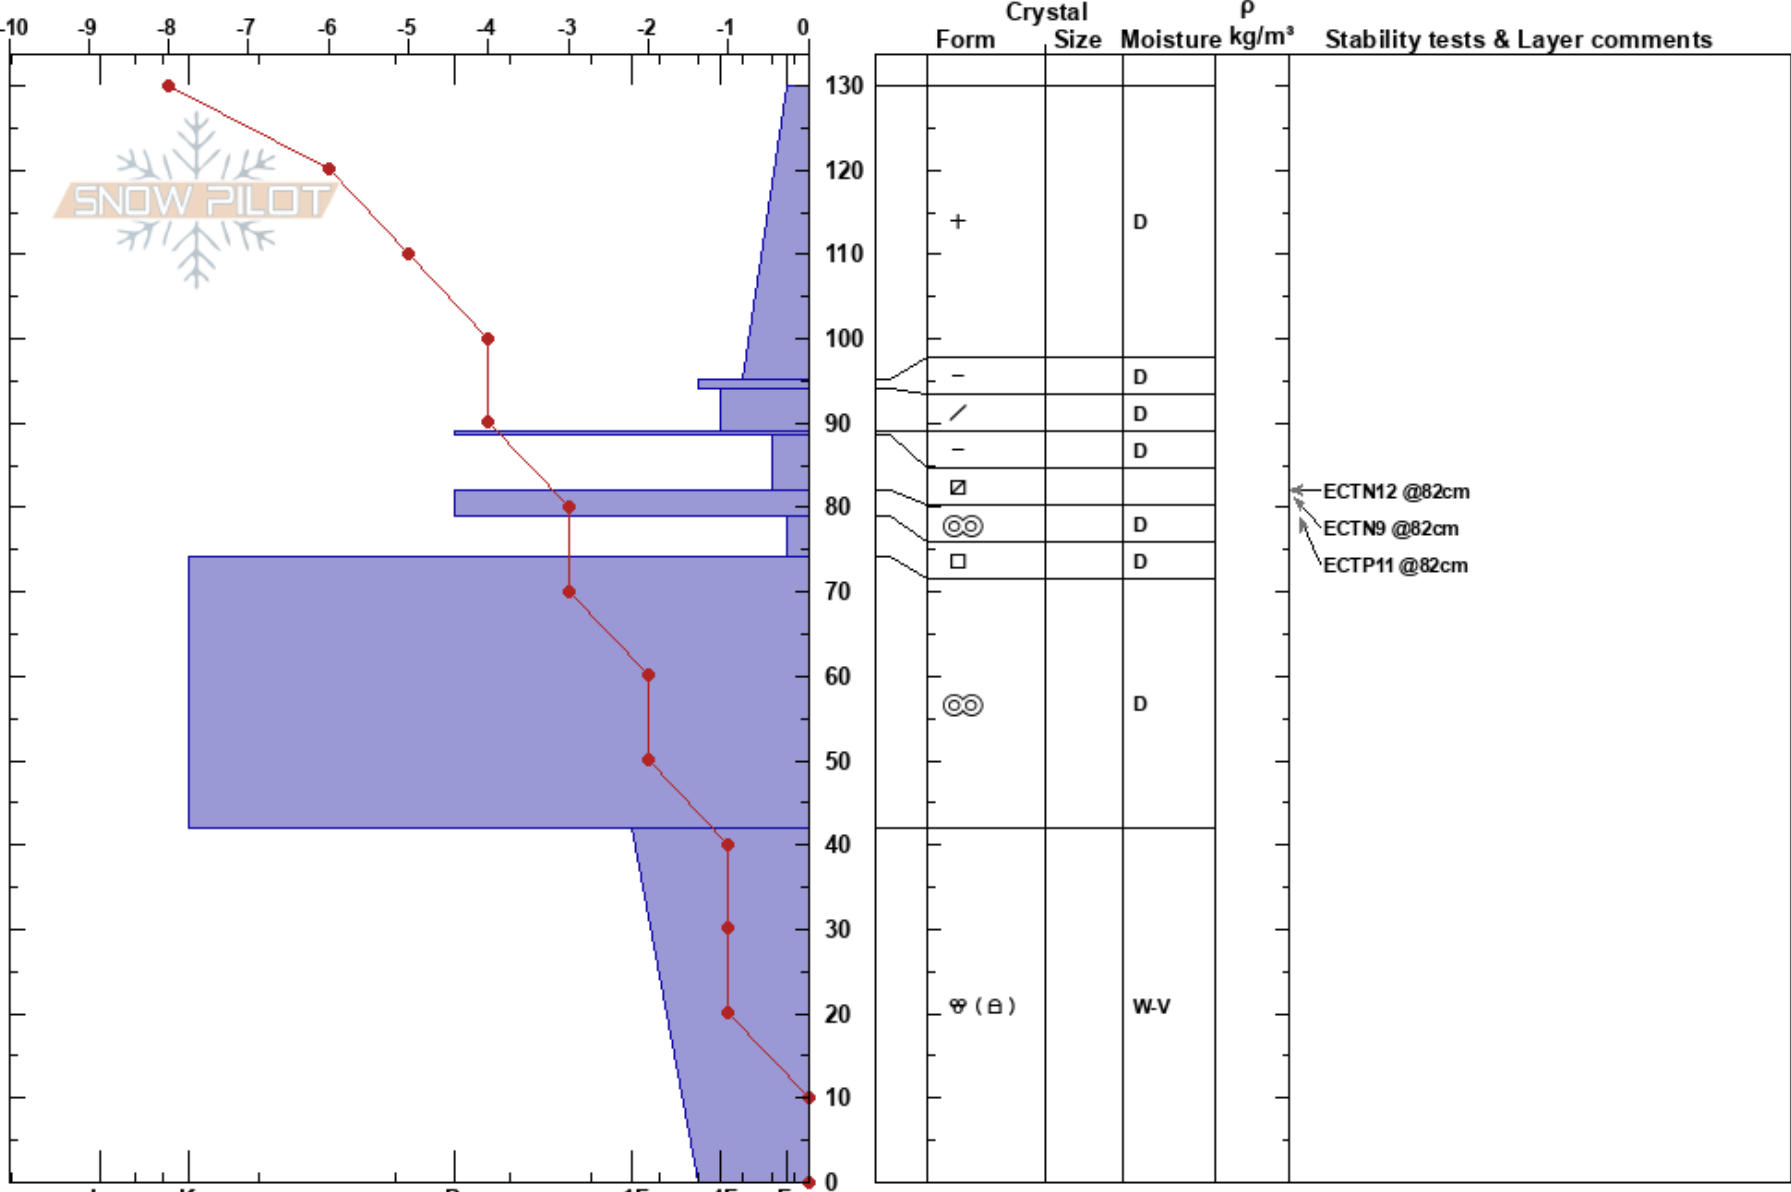

Paola Ridge (6212' SE)
 Flathead Range
 MT
 Elevation: 6212 ft
 Aspect: 129°

Jackson George
 02/13/2024 - 12:26pm
 Co-ord: 48.30272N, -113.65520W
 Slope Angle: 27°
 Wind Loading: no

Stability: Poor
 Air Temperature: -10°C
 Sky Cover: OVC
 Precipitation: S1
 Wind: NE Light Breeze

HS:130
 Layer Notes:
 88.5-82cm: Problematic layer

Specifics: Recent avalanche activity on similar slopes; Recent avalanche activity on different slopes; Instability rapidly rising; We skied slope

Notes: