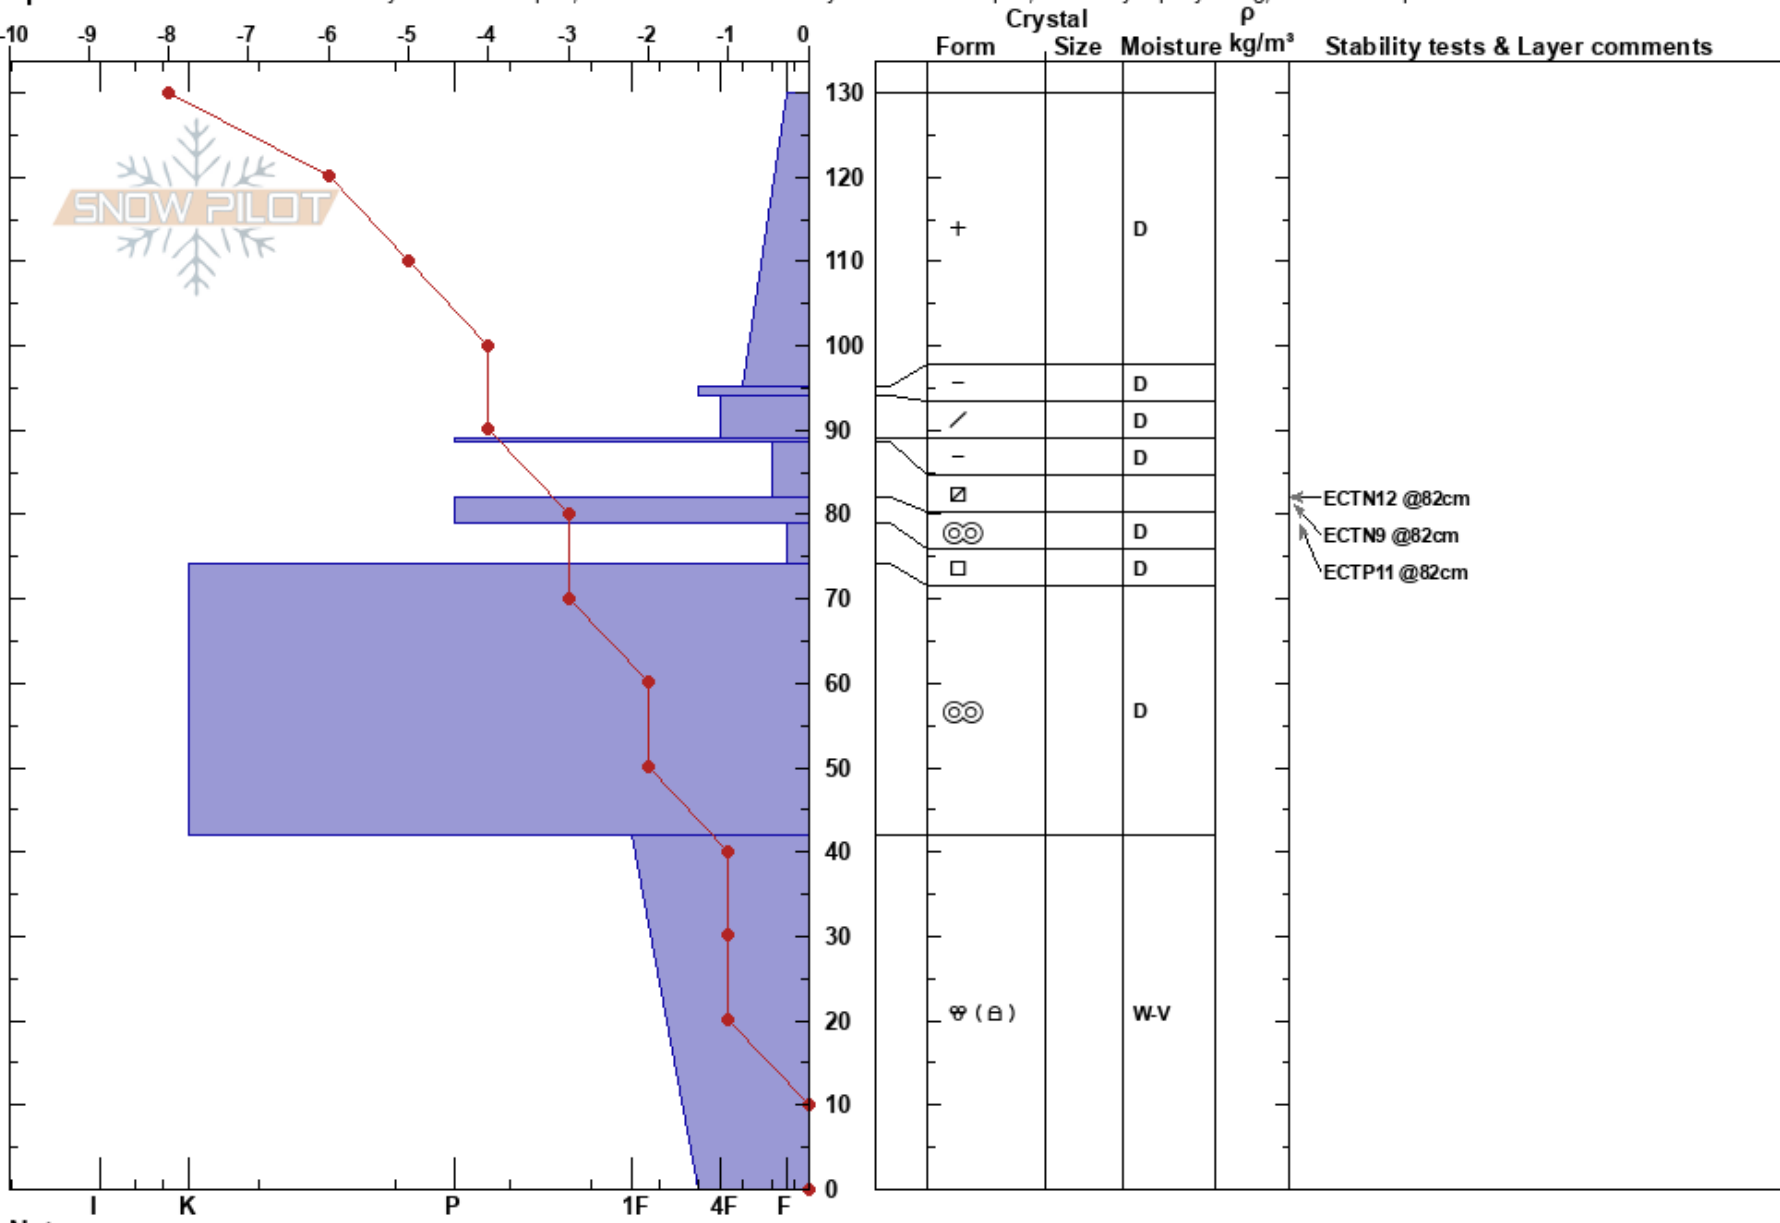

Paola Ridge (6212' SE)  
 Flathead Range  
 MT  
 Elevation: 6212 ft  
 Aspect: 129°

Jackson George  
 02/13/2024 - 12:26pm  
 Co-ord: 48.30272N, -113.65520W  
 Slope Angle: 27°  
 Wind Loading: no

Stability: Poor  
 Air Temperature: -10°C  
 Sky Cover: OVC  
 Precipitation: S1  
 Wind: NE Light Breeze

HS:130  
 88.5-82cm: Problematic layer

Specifics: Recent avalanche activity on similar slopes; Recent avalanche activity on different slopes; Instability rapidly rising; We skied slope

Notes: