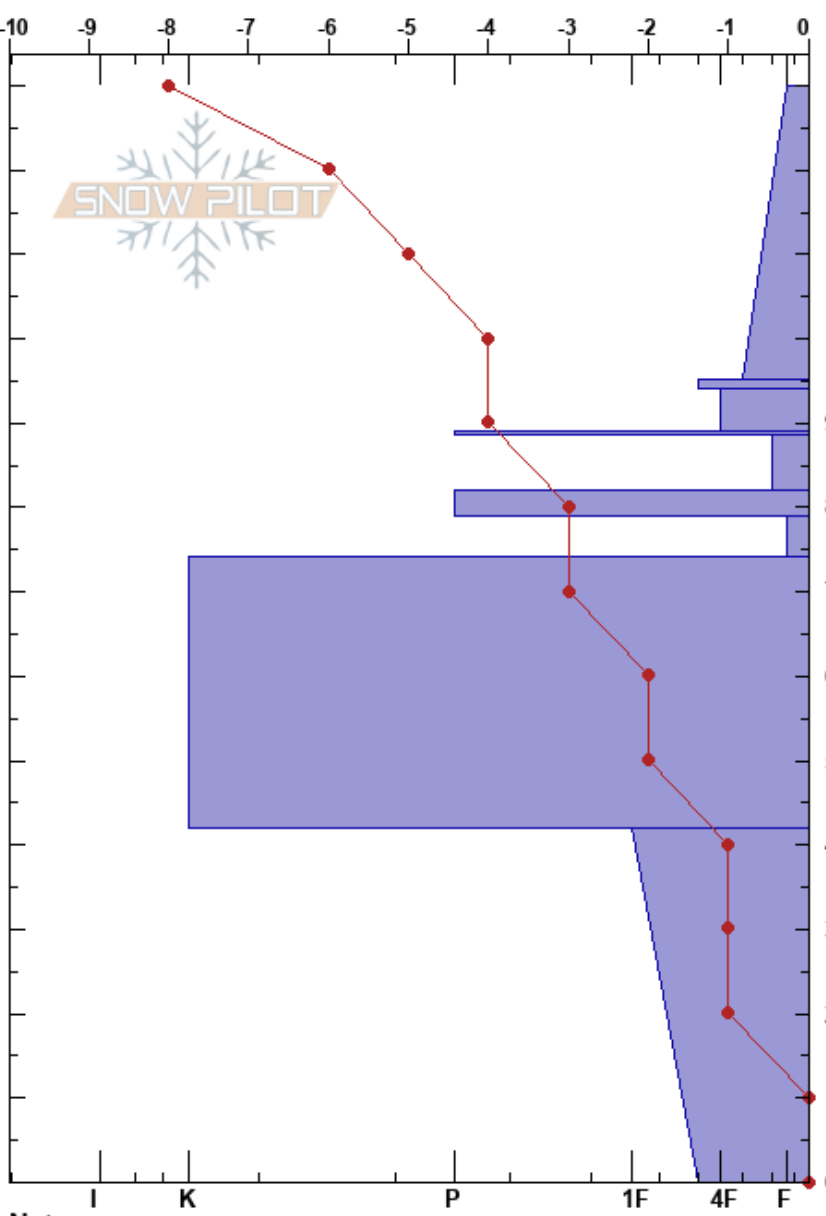

Paola Ridge (6212' SE)  
 Flathead Range  
 MT  
 Elevation: 6212 ft  
 Aspect: 129°

Jackson George  
 02/13/2024 - 12:26pm  
 Co-ord: 48.30272N, -113.65520W  
 Slope Angle: 27°  
 Wind Loading: no

Stability: Poor  
 Air Temperature: -10°C  
 Sky Cover: OVC  
 Precipitation: S1  
 Wind: NE Light Breeze

HS:130  
 Layer Notes:  
 88.5-82cm: Problematic layer

Specifics: Recent avalanche activity on similar slopes; Recent avalanche activity on different slopes; Instability rapidly rising; We skied slope

Elevation (ft)	Crystal		Moisture kg/m <sup>3</sup>	Stability tests & Layer comments
	Form	Size		
130				
120				
110	+		D	
100				
95	-		D	
90	/		D	
85	-		D	
82	☒			← ECTN12 @82cm
80	☉☉		D	← ECTN9 @82cm
75	☐		D	← ECTP11 @82cm
70				
60	☉☉		D	
50				
40				
30				
20	ϕ (⊕)		W-V	
10				
0				