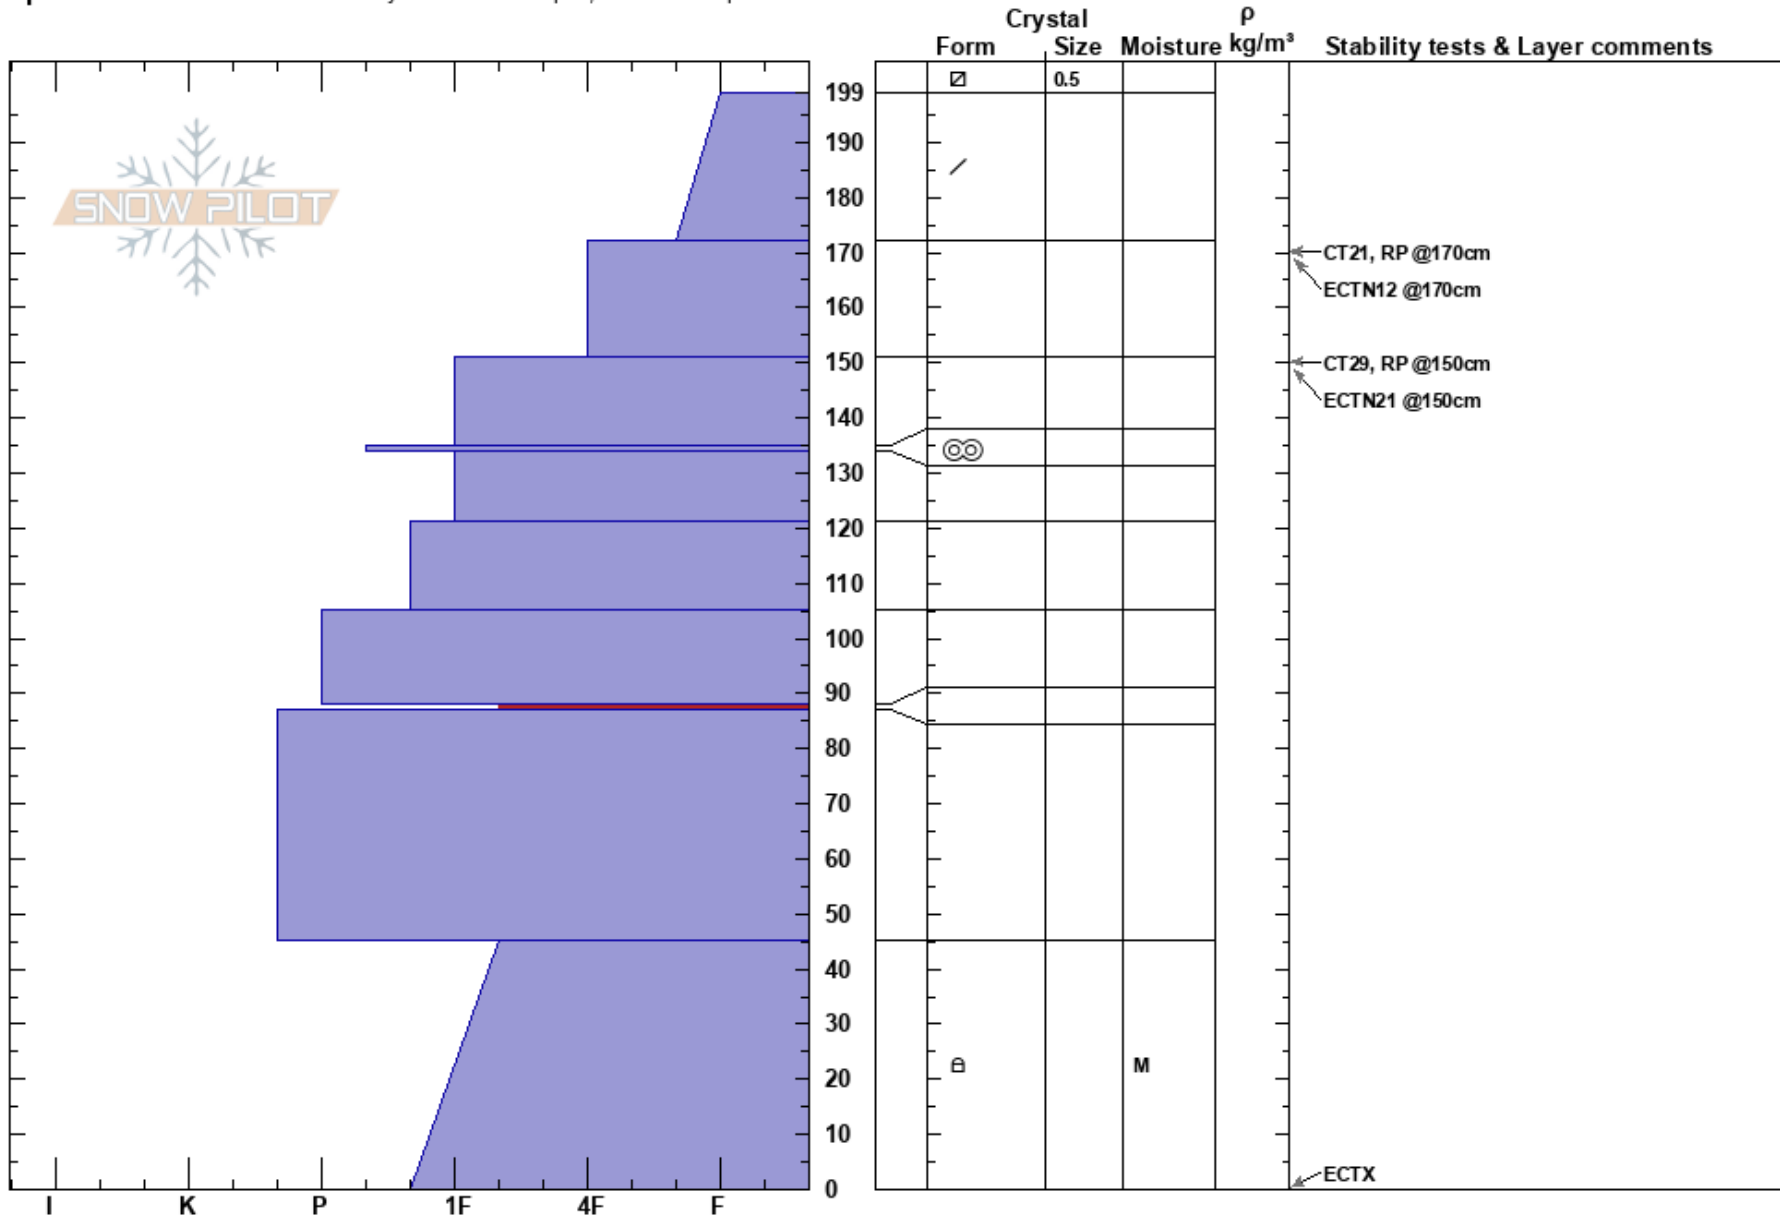

Rabbit Ridge
 Southern Wasatch
 UT
 Elevation: 8166 ft
 Aspect: NE

Bo Torrey
 02/13/2024 - 2:35pm
 Co-ord: 40.29925N, -111.54684W
 Slope Angle: 39°
 Wind Loading: previous

Stability:
 Air Temperature:
 Sky Cover: SCT
 Precipitation: NO
 Wind: SW Moderate

HS:199
 Layer Notes:
 88-87cm: Problematic layer

Specifics: Recent avalanche activity on different slopes; We skied slope

Notes: