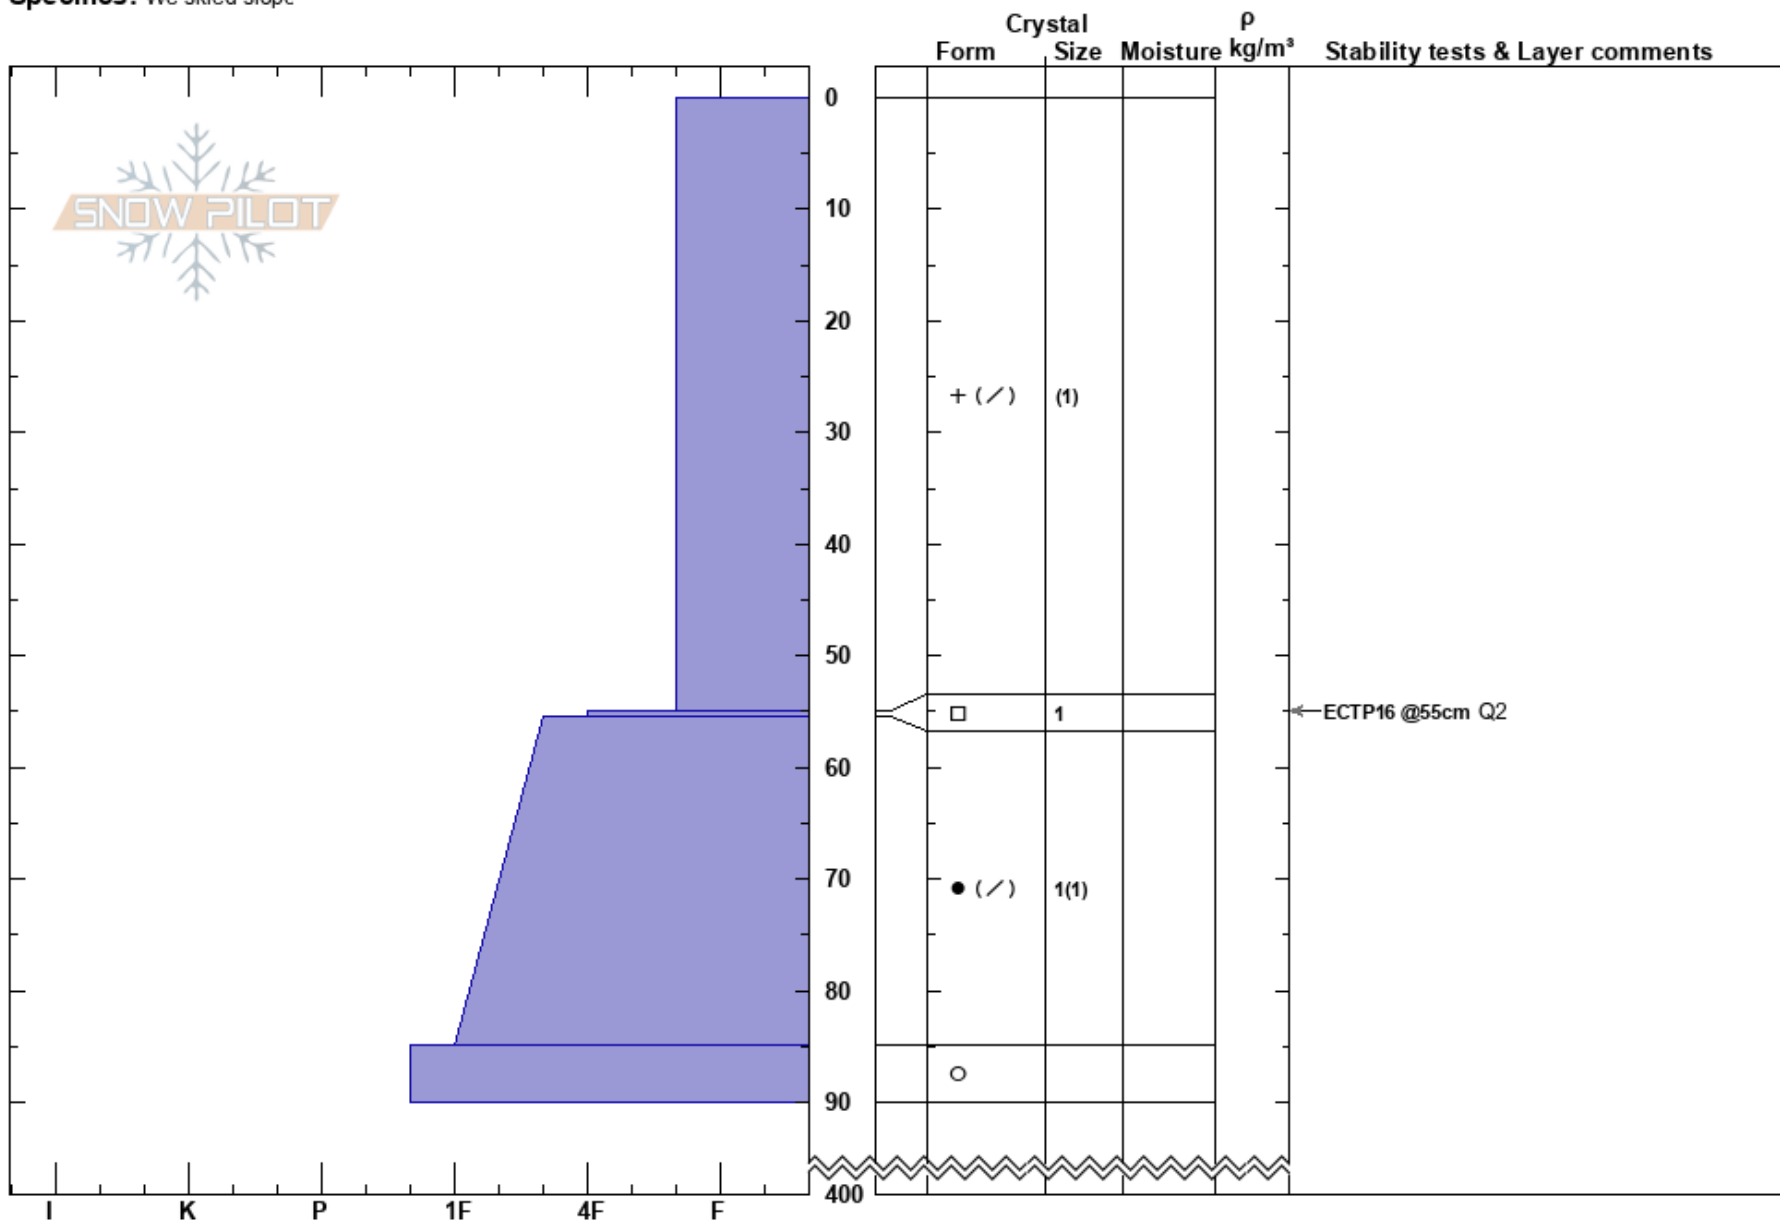

Crudbusters  
 Chugach Range  
 AK  
 Elevation: 3900 ft  
 Aspect: N  
 Specifics: We skied slope

Paul Ramseth  
 02/13/2024 - 1:00pm  
 Co-ord: 61.18805N, -145.39597W  
 Slope Angle: 32°  
 Wind Loading: yes

Stability: HS:400  
 Air Temperature: -5°C PF:60 55-55.5cm: Problematic layer  
 Sky Cover: CLR  
 Precipitation: NO  
 Wind: S Light Breeze

Notes: Flagging on ridge lines and peaks.