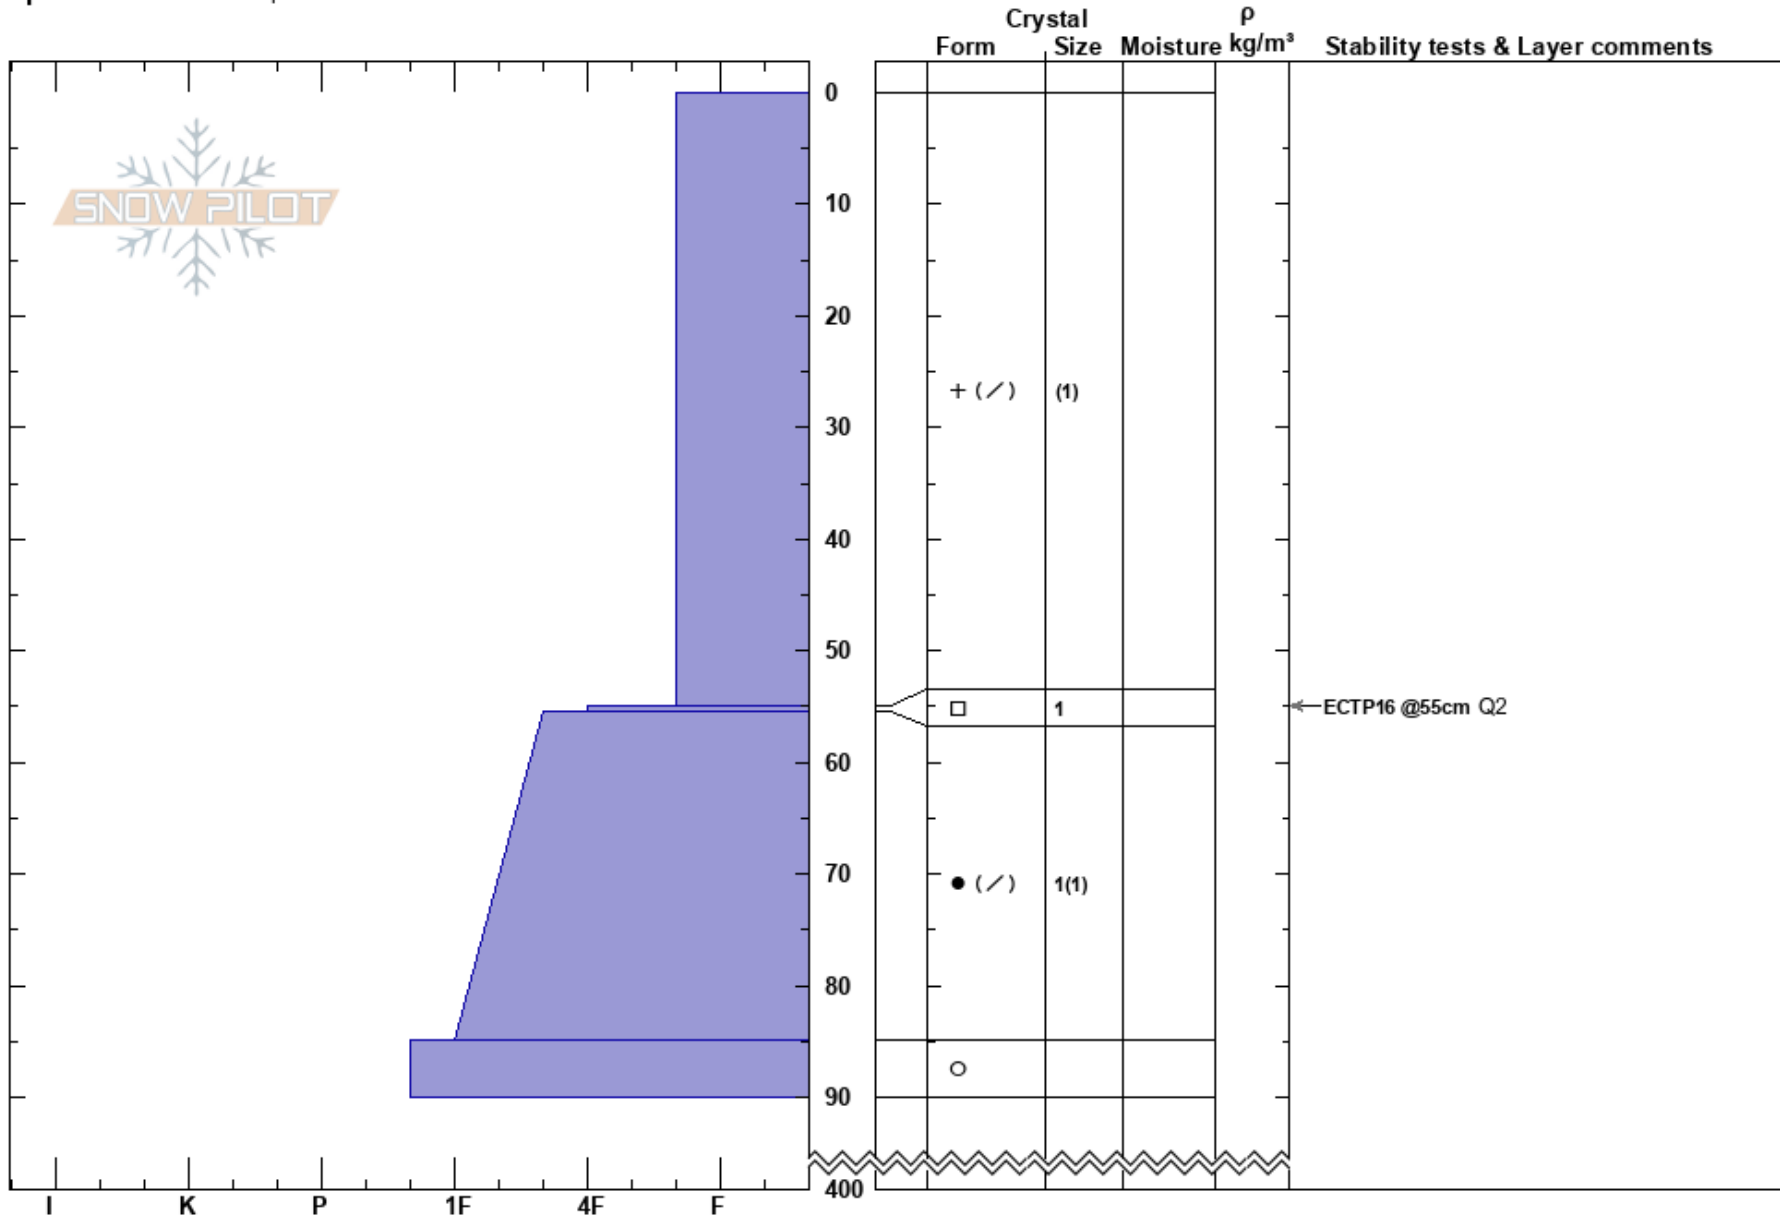

Crudbusters  
 Chugach Range  
 AK  
 Elevation: 3900 ft  
 Aspect: N  
 Specifics: We skied slope

Paul Ramseth  
 02/13/2024 - 1:00pm  
 Co-ord: 61.18805N, -145.39597W  
 Slope Angle: 32°  
 Wind Loading: yes

Stability: **HS:400**  
 Air Temperature: -5°C **PF:60** 55-55.5cm: Problematic layer  
 Sky Cover: CLR  
 Precipitation: NO  
 Wind: S Light Breeze

Notes: Flagging on ridge lines and peaks.