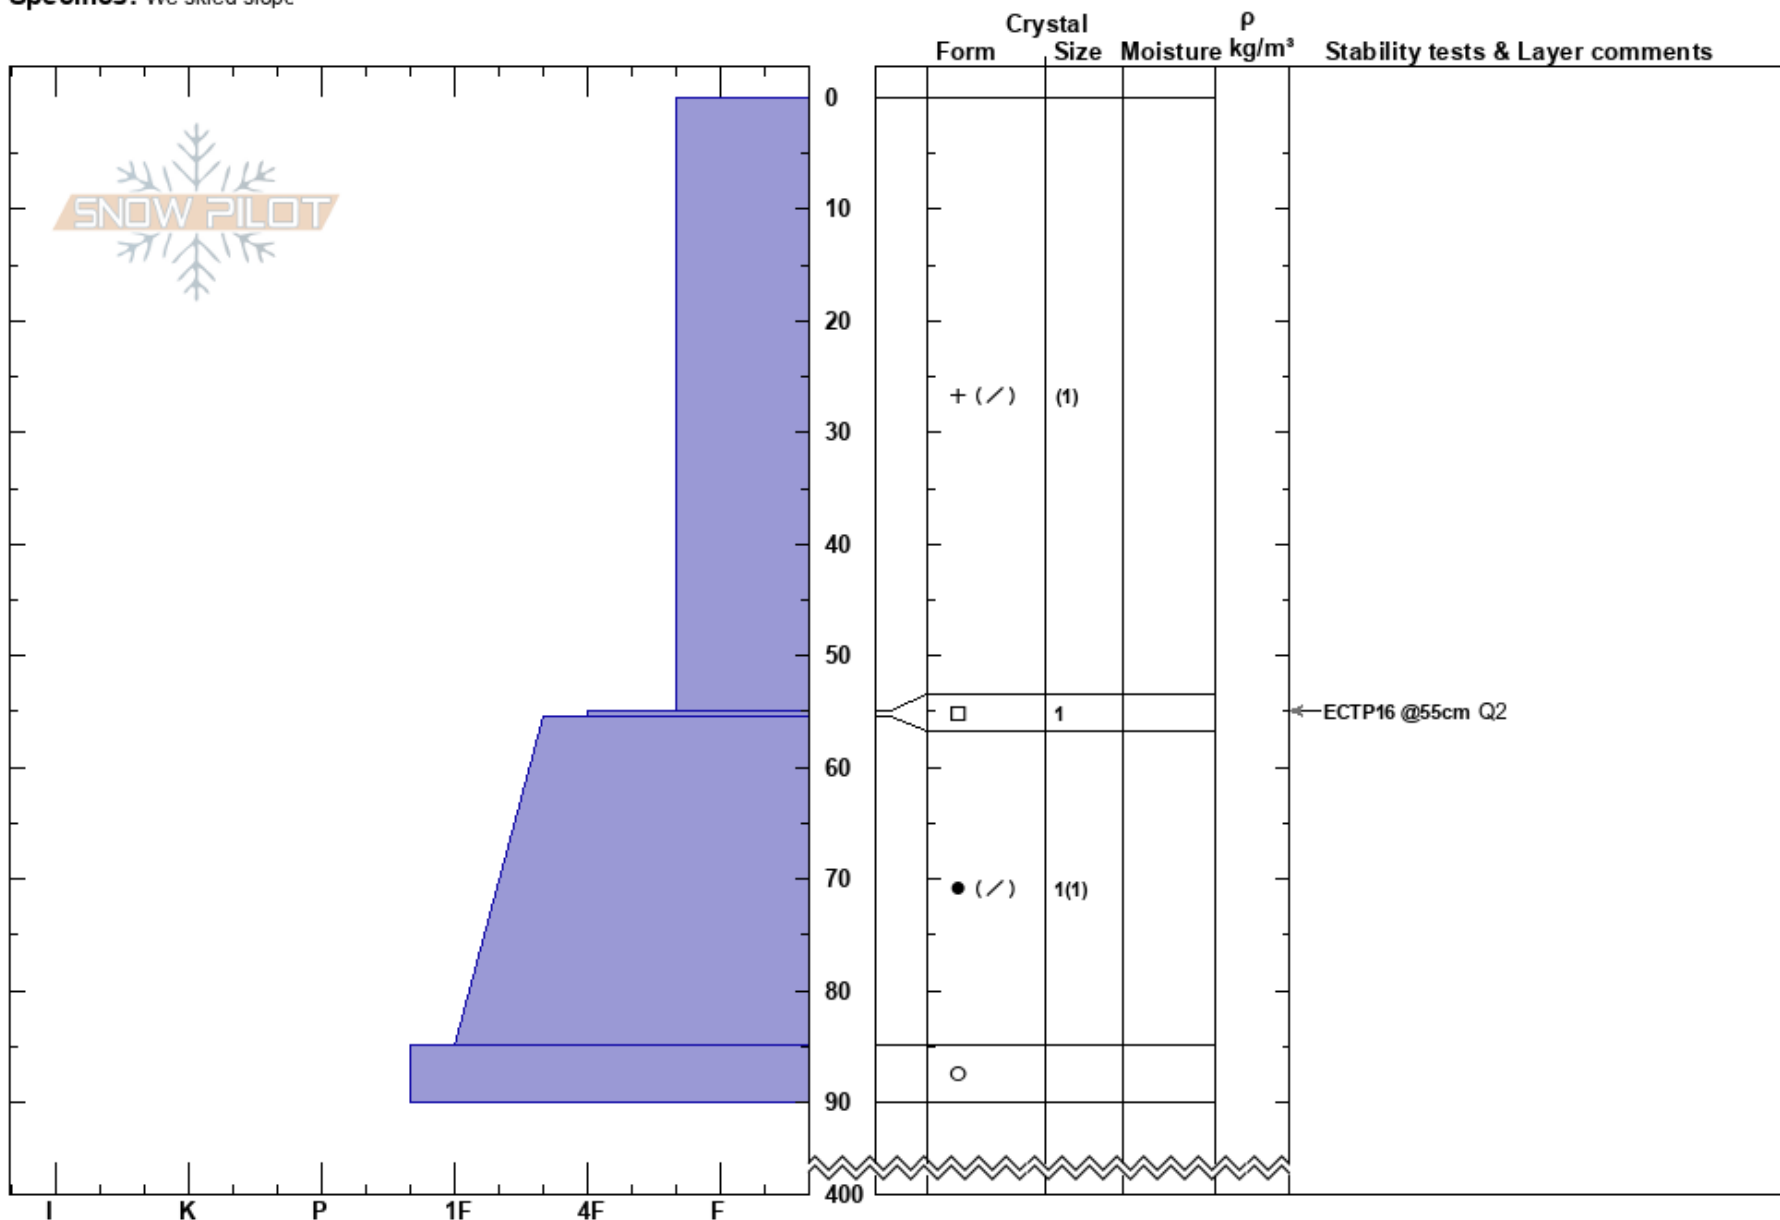

Crudbusters
 Chugach Range
 AK
 Elevation: 3900 ft
 Aspect: N
 Specifics: We skied slope

Paul Ramseth
 02/13/2024 - 1:00pm
 Co-ord: 61.18805N, -145.39597W
 Slope Angle: 32°
 Wind Loading: yes

Stability: **HS:400**
 Air Temperature: -5°C **PF:60** 55-55.5cm: Problematic layer
 Sky Cover: CLR
 Precipitation: NO
 Wind: S Light Breeze

Notes: Flagging on ridge lines and peaks.