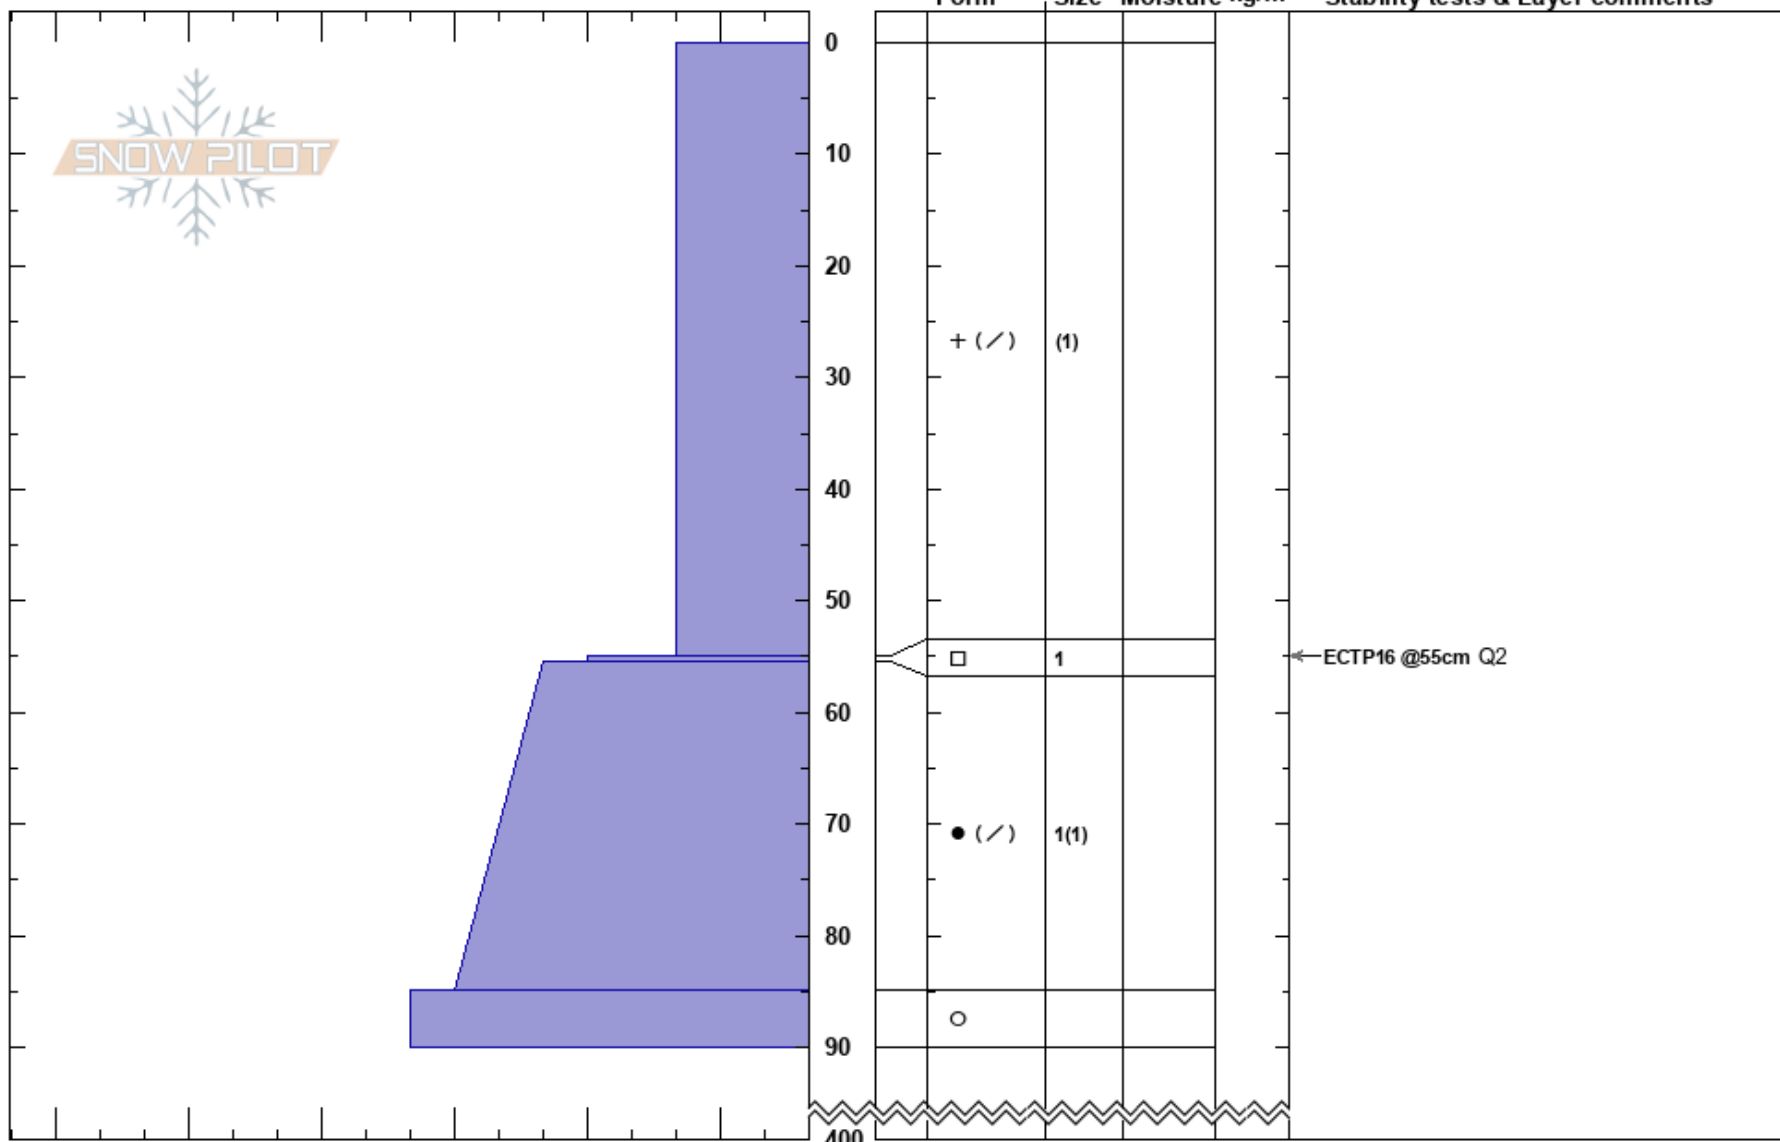

Crudbusters
 Chugach Range
 AK
 Elevation: 3900 ft
 Aspect: N
 Specifics: We skied slope

Paul Ramseth
 02/13/2024 - 1:00pm
 Co-ord: 61.18805N, -145.39597W
 Slope Angle: 32°
 Wind Loading: yes

Stability: **HS:400**
 Air Temperature: -5°C **PF:60** 55-55.5cm: Problematic layer
 Sky Cover: CLR
 Precipitation: NO
 Wind: S Light Breeze

Notes: Flagging on ridge lines and peaks.