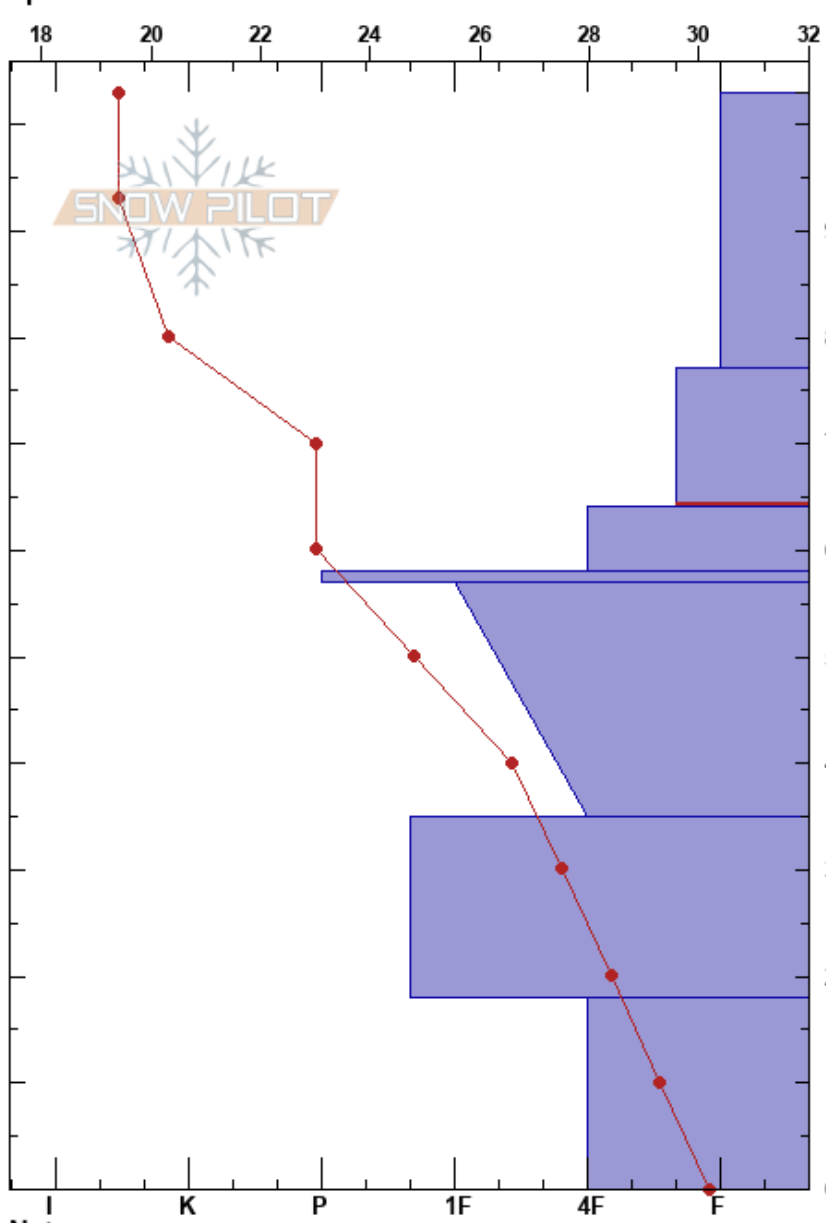

Beehive Basin-Ty'sBowl
 Madison Range-N
 MT
 Elevation: 8440 ft
 Aspect: S
 Specifics:

Katie Matthews
 02/13/2024 - 11:15am
 Co-ord: 45.32066N, -111.38593W
 Slope Angle: 12°
 Wind Loading: no

Stability:
 Air Temperature: 15.8°F
 Sky Cover: OVC
 Precipitation: S-1
 Wind: NW Light Breeze

HS:103
 PF:55
 PS: 30
 103-77cm: Graupel @ 86cm
 77-64cm: Graupel @ 67cm
 77-64cm: Problematic layer

	Crystal		Moisture	ρ kg/m ³	Stability tests & Layer comments
	Form	Size			
103-100	+	0.5			
90-80	*	1-1.5			103-77cm: Graupel @ 86cm CT2, PC @86cm ECTN2 @86cm
77-64	• (/)	0.1-0.5 (0.5)			77-64cm: Graupel @ 67cm CT24, BRK @67cm
60-50	• (/) ⊙	0.1-0.3 (1)			CT26, SC @67cm ECTN26 @67cm
40-30	⊖	0.5-1			
30-20	⊖	2			
10-0	^	2-4			