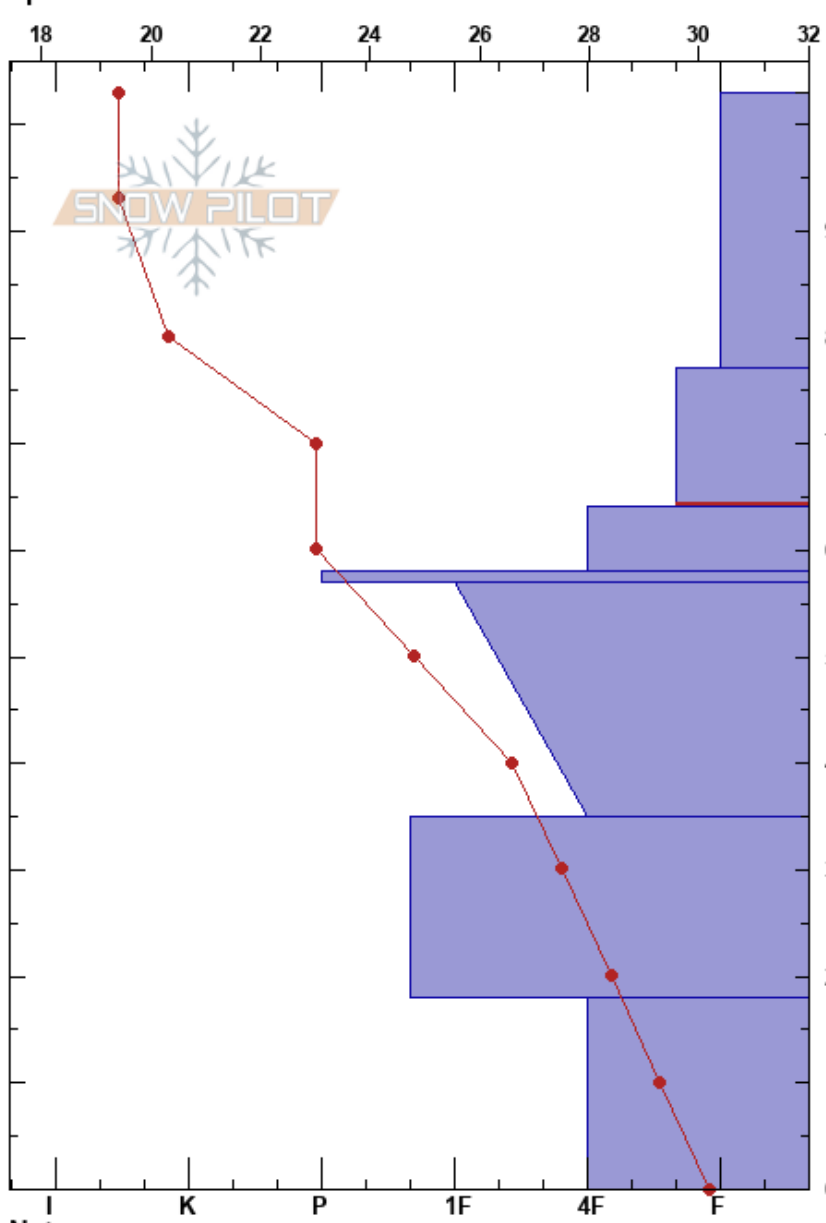

Beehive Basin-Ty'sBowl
 Madison Range-N
 MT
 Elevation: 8440 ft
 Aspect: S
 Specifics:

Katie Matthews
 02/13/2024 - 11:15am
 Co-ord: 45.32066N, -111.38593W
 Slope Angle: 12°
 Wind Loading: no

Stability:
 Air Temperature: 15.8°F
 Sky Cover: OVC
 Precipitation: S-1
 Wind: NW Light Breeze

HS:103
 PF:55
 PS:30
 103-77cm: Graupel @ 86cm
 77-64cm: Graupel @ 67cm
 77-64cm: Problematic layer

Form	Crystal		Moisture	ρ kg/m ³	Stability tests & Layer comments
	Size				
+	0.5				
*	1-1.5				103-77cm: Graupel @ 86cm ← CT2, PC @86cm ← ECTN2 @86cm
• (/)	0.1-0.5 (0.5)				77-64cm: Graupel @ 67cm ← CT24, BRK @67cm
• (/)	0.1-0.3 (1)				← CT26, SC @67cm ← ECTN26 @67cm
⊖	0.5-1				
⊖	2				
^	2-4				