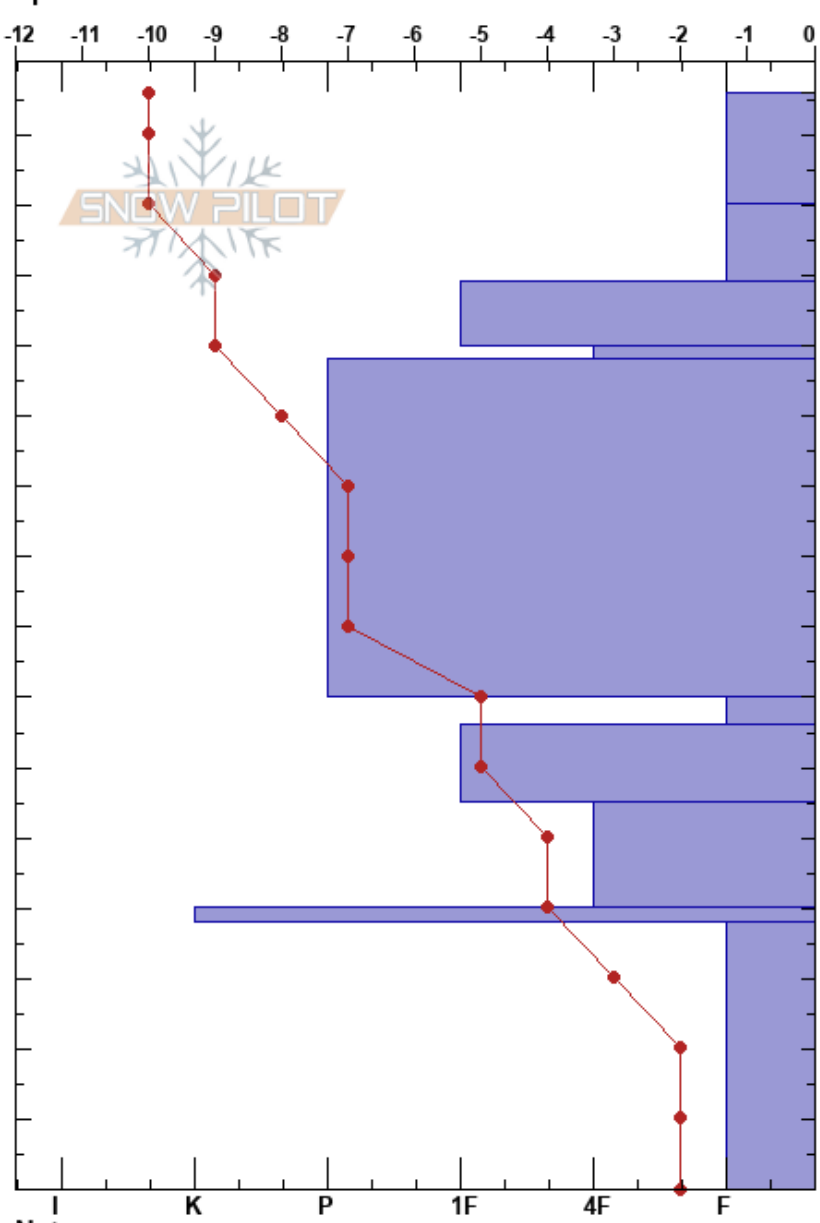

Throwbacks Right Top
 Front Range
 CO
 Elevation: 11620 ft
 Aspect: 10°
 Specifics:

Eric Tollund
 02/13/2024 - 12:00pm
 Co-ord: 39.78755N, -105.87317W
 Slope Angle: 24°
 Wind Loading: yes

Stability:
 Air Temperature: 18°C
 Sky Cover: CLR
 Precipitation: NO
 Wind: W Moderate

HS:156
 PF:30
 PS:20
 70-66cm: Suspected SH Layer
 70-66cm: Problematic layer

Height (cm)	Crystal		Moisture	ρ kg/m ³	Stability tests & Layer comments
	Form	Size			
156					
150	/ (/)	0.5-1 (0.5)			
140	□ (/)	1(0.5)			
130					
120	• (/)	0.5(0.5)			← ECTN12 @120cm
110	□	1			
100					
90	•	0.5			
80					
70	□	4-5			70-66cm: Suspected SH Layer
60	•	0.5			
50	□	2			
40	⊙ ⊙				← CT26, Q1 @35cm
30					
20	△	4-8			
10					
0					