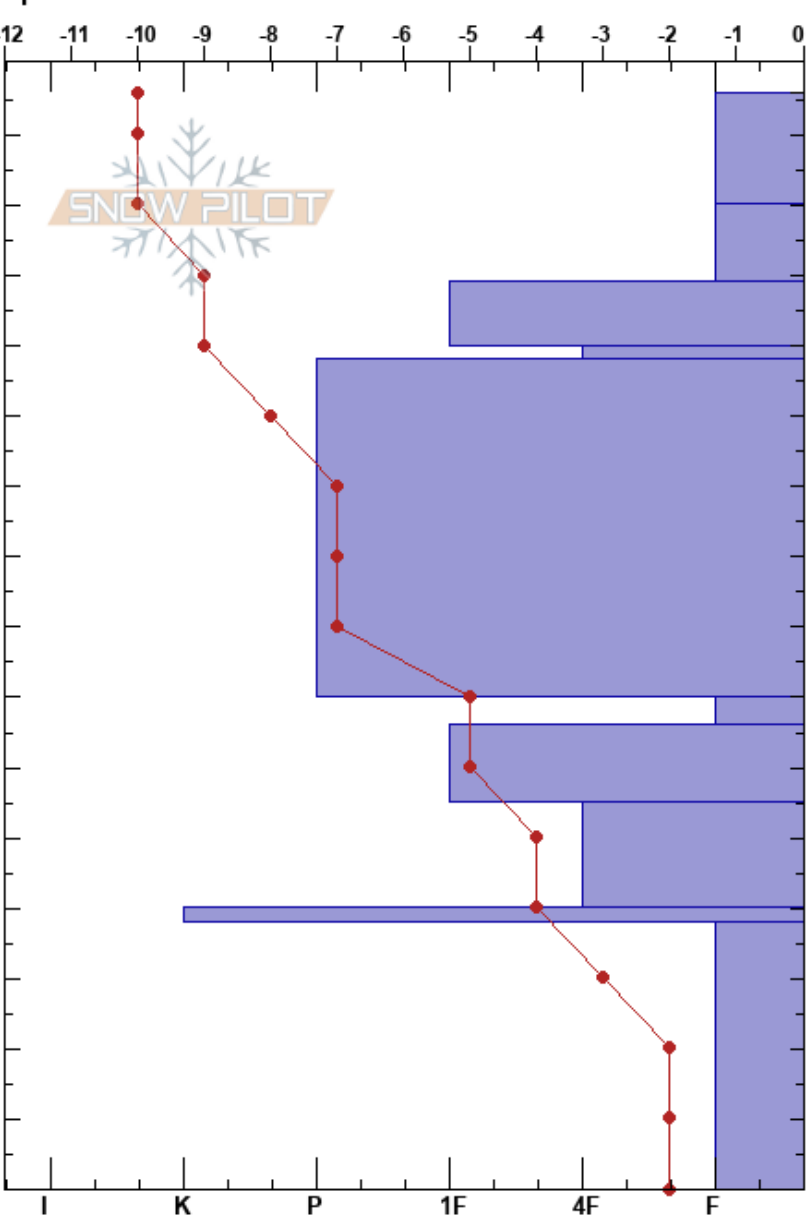

Throwbacks Right Top
 Front Range
 CO
 Elevation: 11620 ft
 Aspect: 10°
 Specifics:

Eric Tollund
 02/13/2024 - 12:00pm
 Co-ord: 39.78755N, -105.87317W
 Slope Angle: 24°
 Wind Loading: yes

Stability:
 Air Temperature: 18°C
 Sky Cover: CLR
 Precipitation: NO
 Wind: W Moderate

HS:156
 PF:30
 PS:20
 70-66cm: Suspected SH Layer
 70-66cm: Problematic layer

Form	Crystal Size	Moisture	ρ kg/m ³	Stability tests & Layer comments
/ (/)	0.5-1 (0.5)			
□ (/)	1(0.5)			
• (/)	0.5(0.5)			
□	1			← ECTN12 @120cm
•	0.5			
□	4-5			70-66cm: Suspected SH Layer
•	0.5			
□	2			
⊙ ⊙				← CT26, Q1 @35cm
△	4-8			