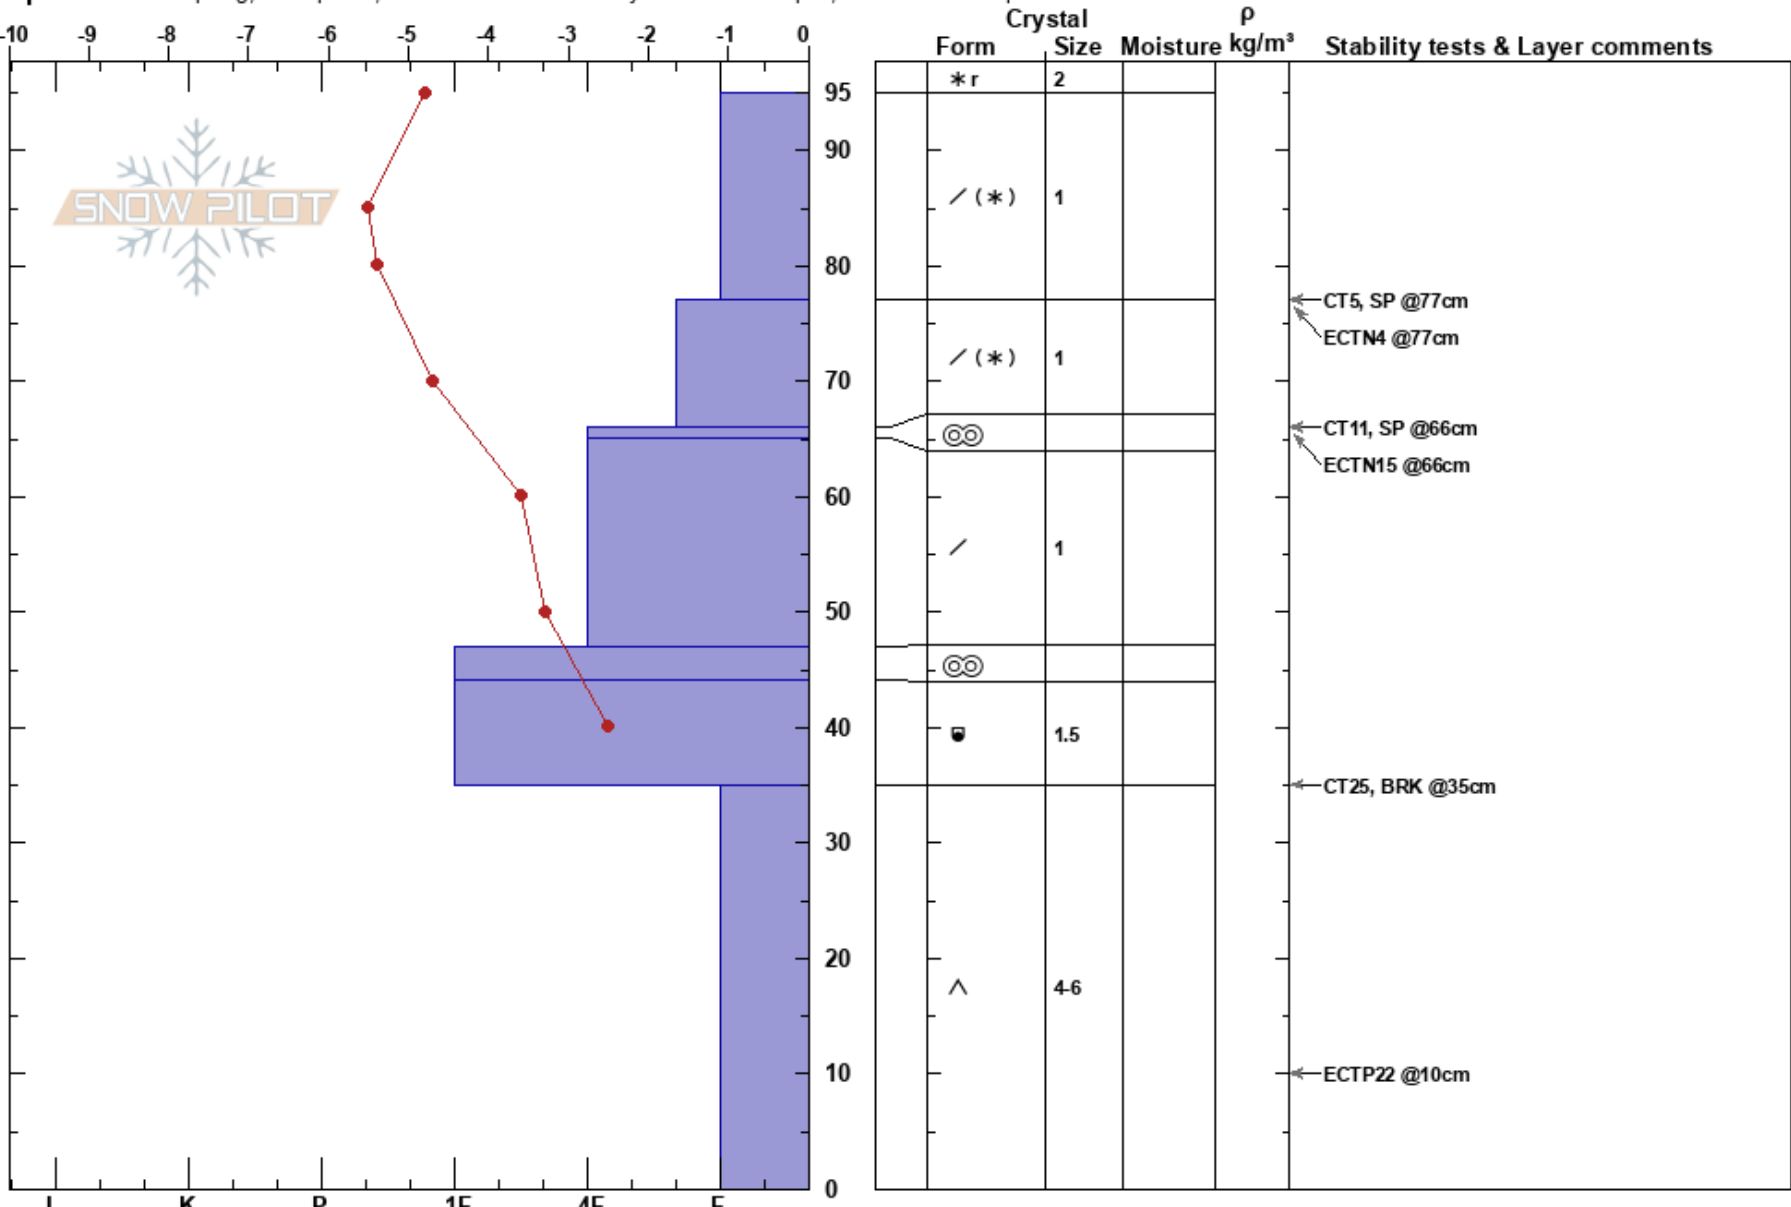

AAI Pro 1 Profile 1
 Madison Range-N
 MT
 Elevation: 8560 ft
 Aspect: S

Jackson Emry
 02/13/2024 - 12:00pm
 Co-ord: 45.31737N, -111.29276W
 Slope Angle: 5°
 Wind Loading: no

Stability: Poor
 Air Temperature: -5°C
 Sky Cover: BKN
 Precipitation: S-1
 Wind: SE Light Breeze

HS:95
 PF:90
 PS:20
 35-0cm: Problematic layer

Specifics: Collapsing, widespread; Recent avalanche activity on different slopes; Ski tracks on slope

Notes: We observed water pooling/ice chunks in the snowpack in inconsistent layers and places.