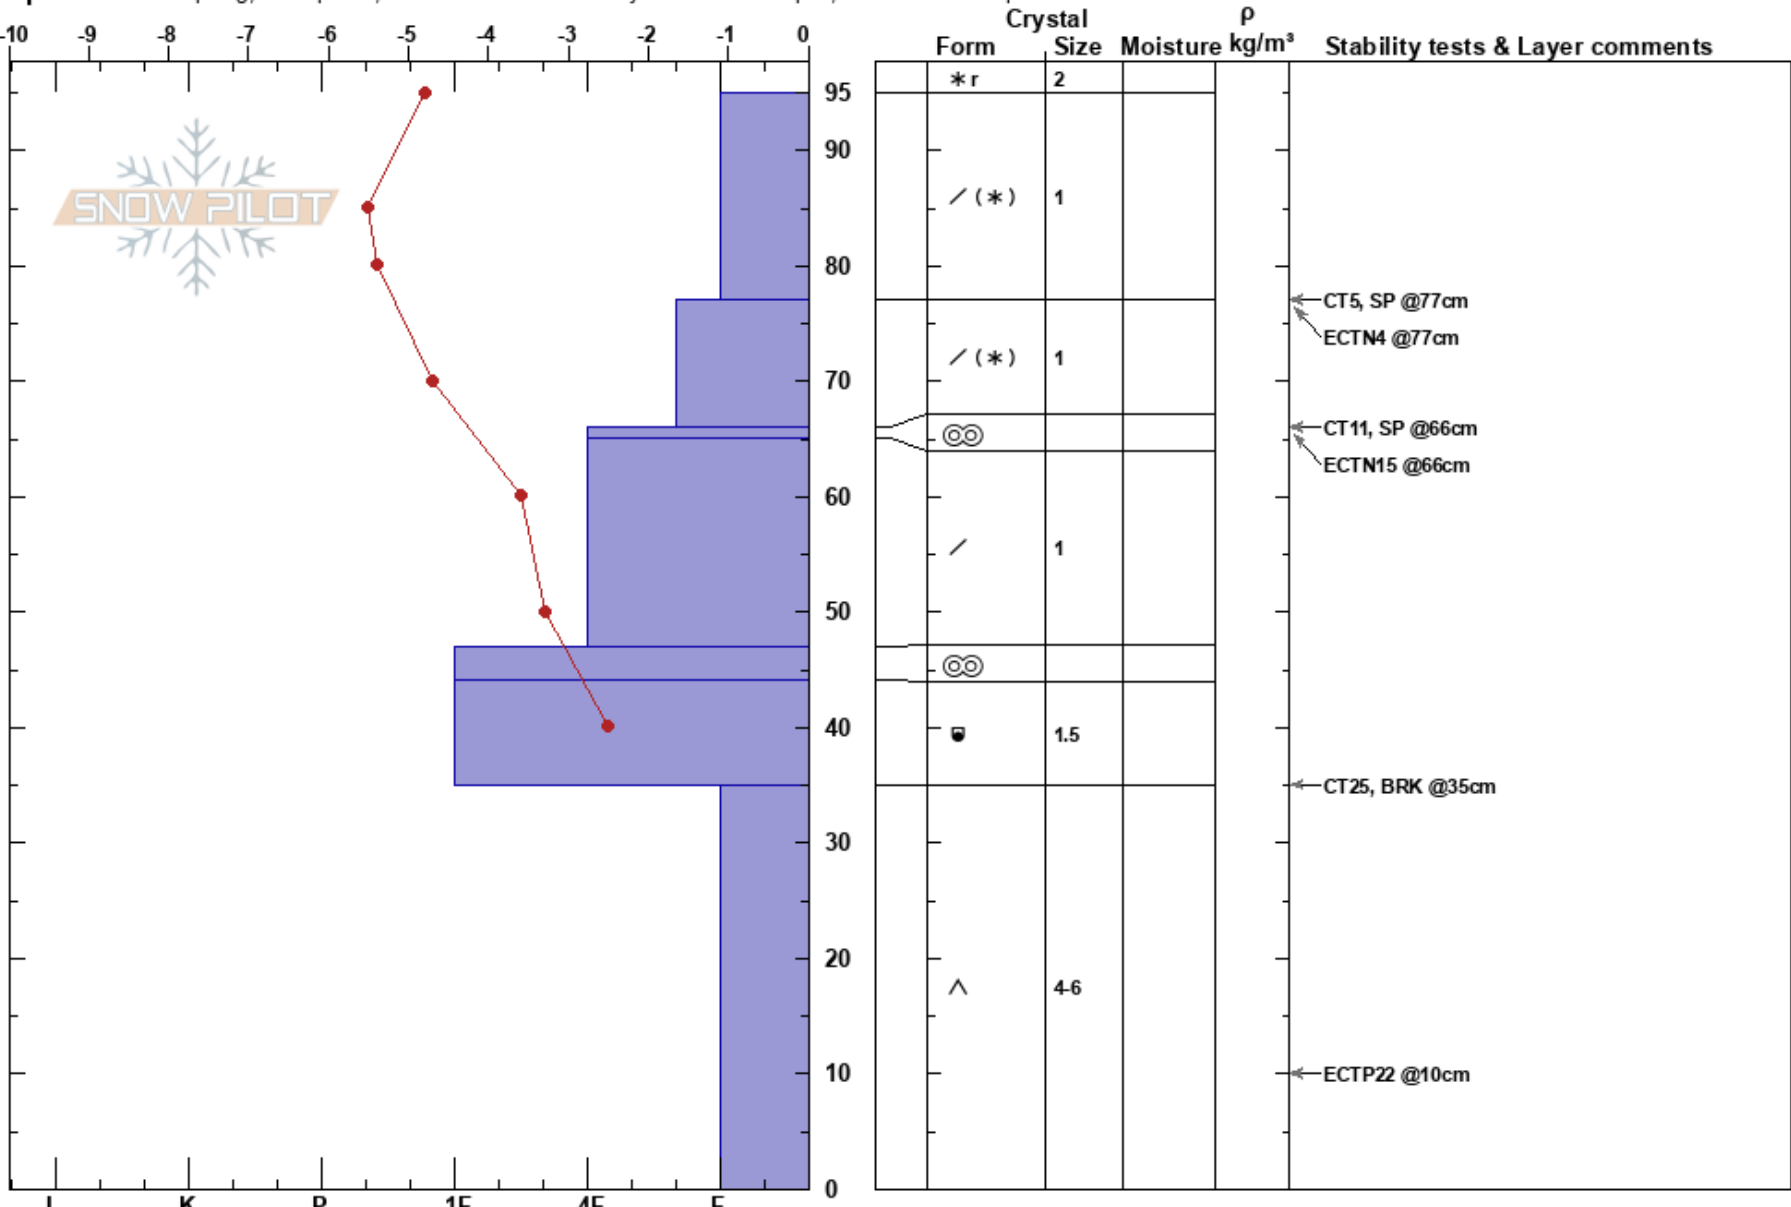

AAI Pro 1 Profile 1  
 Madison Range-N  
 MT  
 Elevation: 8560 ft  
 Aspect: S

Jackson Emry  
 02/13/2024 - 12:00pm  
 Co-ord: 45.31737N, -111.29276W  
 Slope Angle: 5°  
 Wind Loading: no

Stability: Poor  
 Air Temperature: -5°C  
 Sky Cover: BKN  
 Precipitation: S-1  
 Wind: SE Light Breeze

HS:95  
 PF:90  
 PS:20  
 35-0cm: Problematic layer

Specifics: Collapsing, widespread; Recent avalanche activity on different slopes; Ski tracks on slope

Notes: We observed water pooling/ice chunks in the snowpack in inconsistent layers and places.