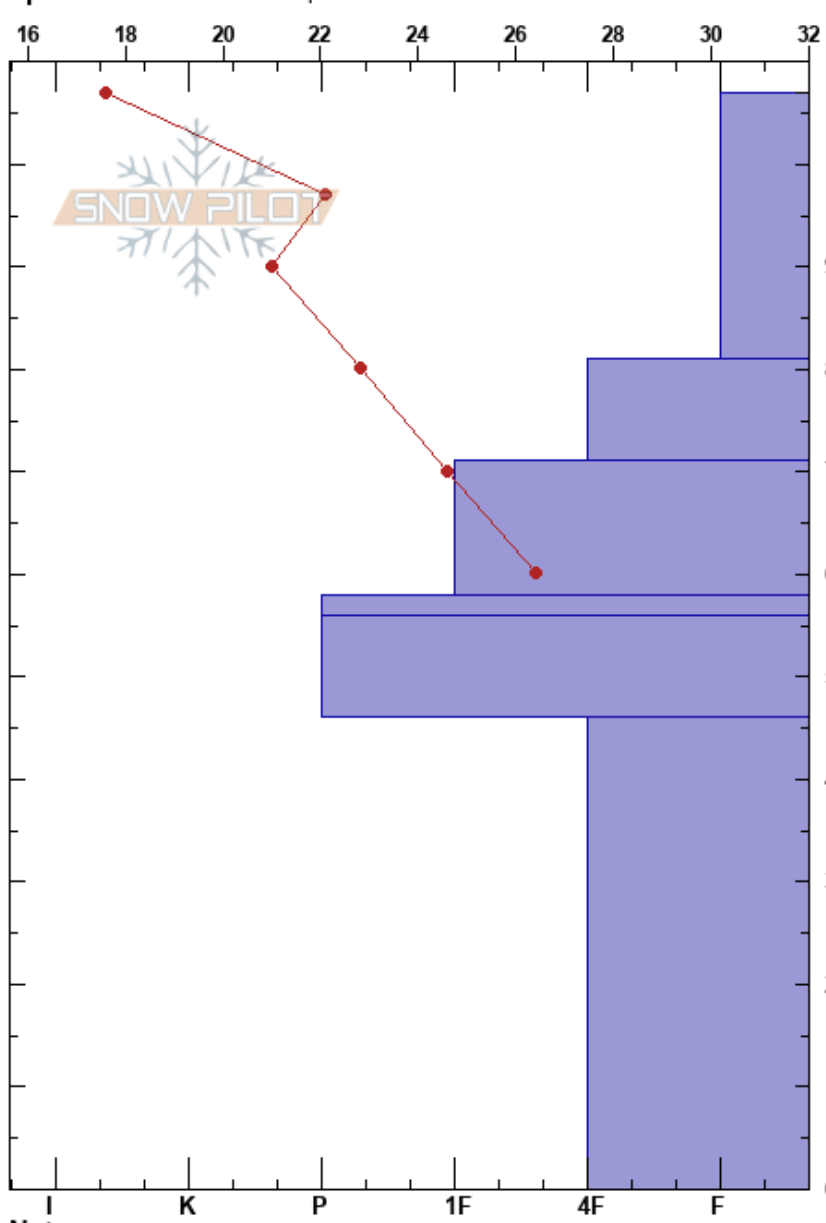

Beehive Basin
 Madison Range-N
 MT
 Elevation: 8600 ft
 Aspect: N

Colton Ellingson
 02/13/2024 - 12:00pm
 Co-ord: 45.32333N, -111.38778W
 Slope Angle: 2°
 Wind Loading: no

Stability: Poor
 Air Temperature: 18.5°F
 Sky Cover: BKN
 Precipitation: NO
 Wind: SE Light Breeze

HS:107
 PF:95
 PS:20
 46-0cm: Problematic layer

Specifics: Ski tracks on slope

Form	Crystal Size	Moisture	ρ kg/m ³	Stability tests & Layer comments
*r	2			
+	0.5-1			← CT1, Q3 @98cm ← ECTN3 @97cm
/	1			← CT2, Q2 @88cm
/	1			← CT20, Q3 @72cm
⊙	2			← CT23, Q1 @56cm
.	0.5-1			
^ (A)	2-4(15)			← CT23, Q3 @20cm ← ECTP23 @20cm