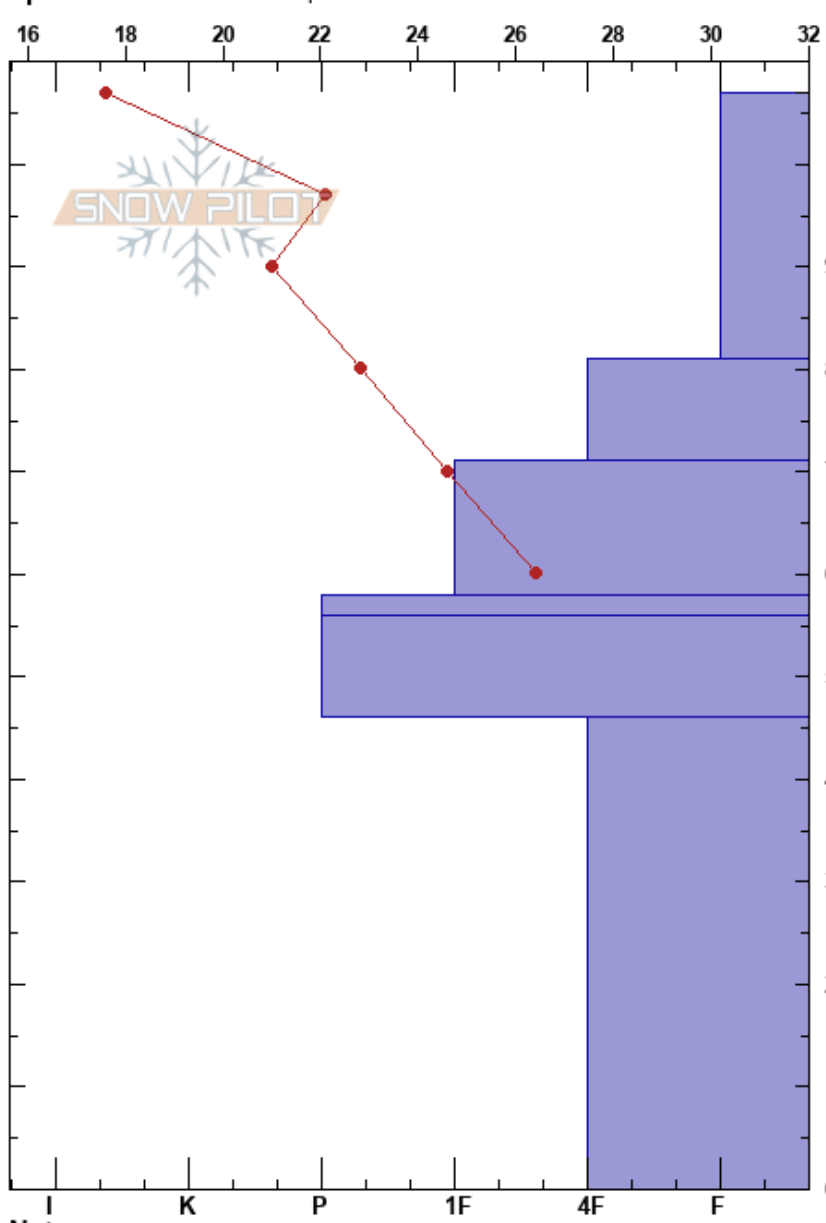

Beehive Basin
 Madison Range-N
 MT
 Elevation: 8600 ft
 Aspect: N

Colton Ellingson
 02/13/2024 - 12:00pm
 Co-ord: 45.32333N, -111.38778W
 Slope Angle: 2°
 Wind Loading: no

Stability: Poor
 Air Temperature: 18.5°F
 Sky Cover: BKN
 Precipitation: NO
 Wind: SE Light Breeze

HS:107
 PF:95
 PS:20
 46-0cm: Problematic layer

Specifics: Ski tracks on slope

Elevation (cm)	Crystal		Moisture	ρ kg/m ³	Stability tests & Layer comments
	Form	Size			
107	*r	2			
100					← CT1, Q3 @98cm
95	+	0.5-1			← ECTN3 @97cm
90					← CT2, Q2 @88cm
80	/	1			
70					← CT20, Q3 @72cm
65	/	1			
60	⊙	2			← CT23, Q1 @56cm
55	.	0.5-1			
40					
20	^ (A)	2-4(15)			← CT23, Q3 @20cm
10					← ECTP23 @20cm
0					