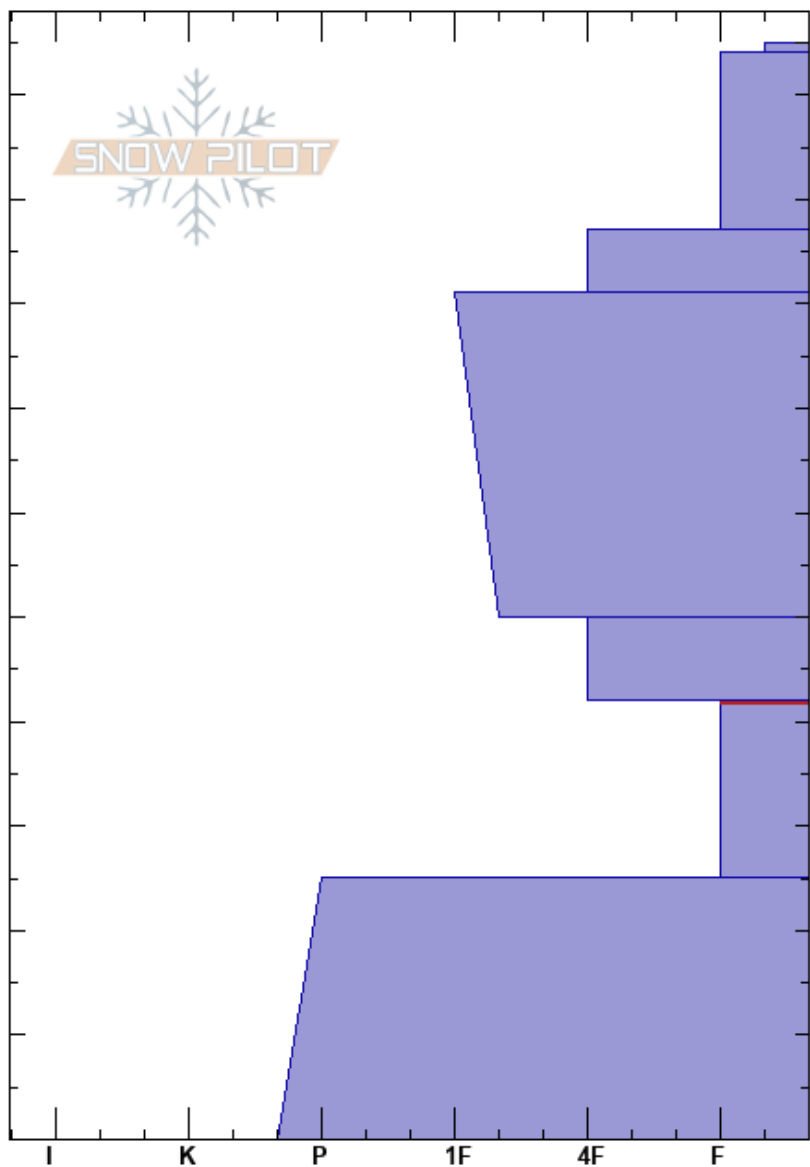

Cold Smoke Main Bowl
 Uinta Range
 UT
 Elevation: 10575 ft
 Aspect: N
 Specifics:

Joel ORourke
 02/13/2024 - 2:00pm
 Co-ord: 40.84550N, -111.01670E
 Slope Angle: 31°
 Wind Loading: no

Stability:
 Air Temperature:
 Sky Cover: FEW
 Precipitation: NO
 Wind: S Moderate

HS:105
 Layer Notes:
 42-25cm: Problematic layer

Height (cm)	Crystal		ρ kg/m ³	Stability tests & Layer comments
	Form	Size		
105	—	0.3		
90-105	/	1-1.5		
80-90	•	0.5-1		← ECTN12 @87cm
50-80	B (•)	1		
42-50	B	1.5		← ECTP21 @42cm
30-42	^	4-5		
0-30	∩ (^)	5(5)		