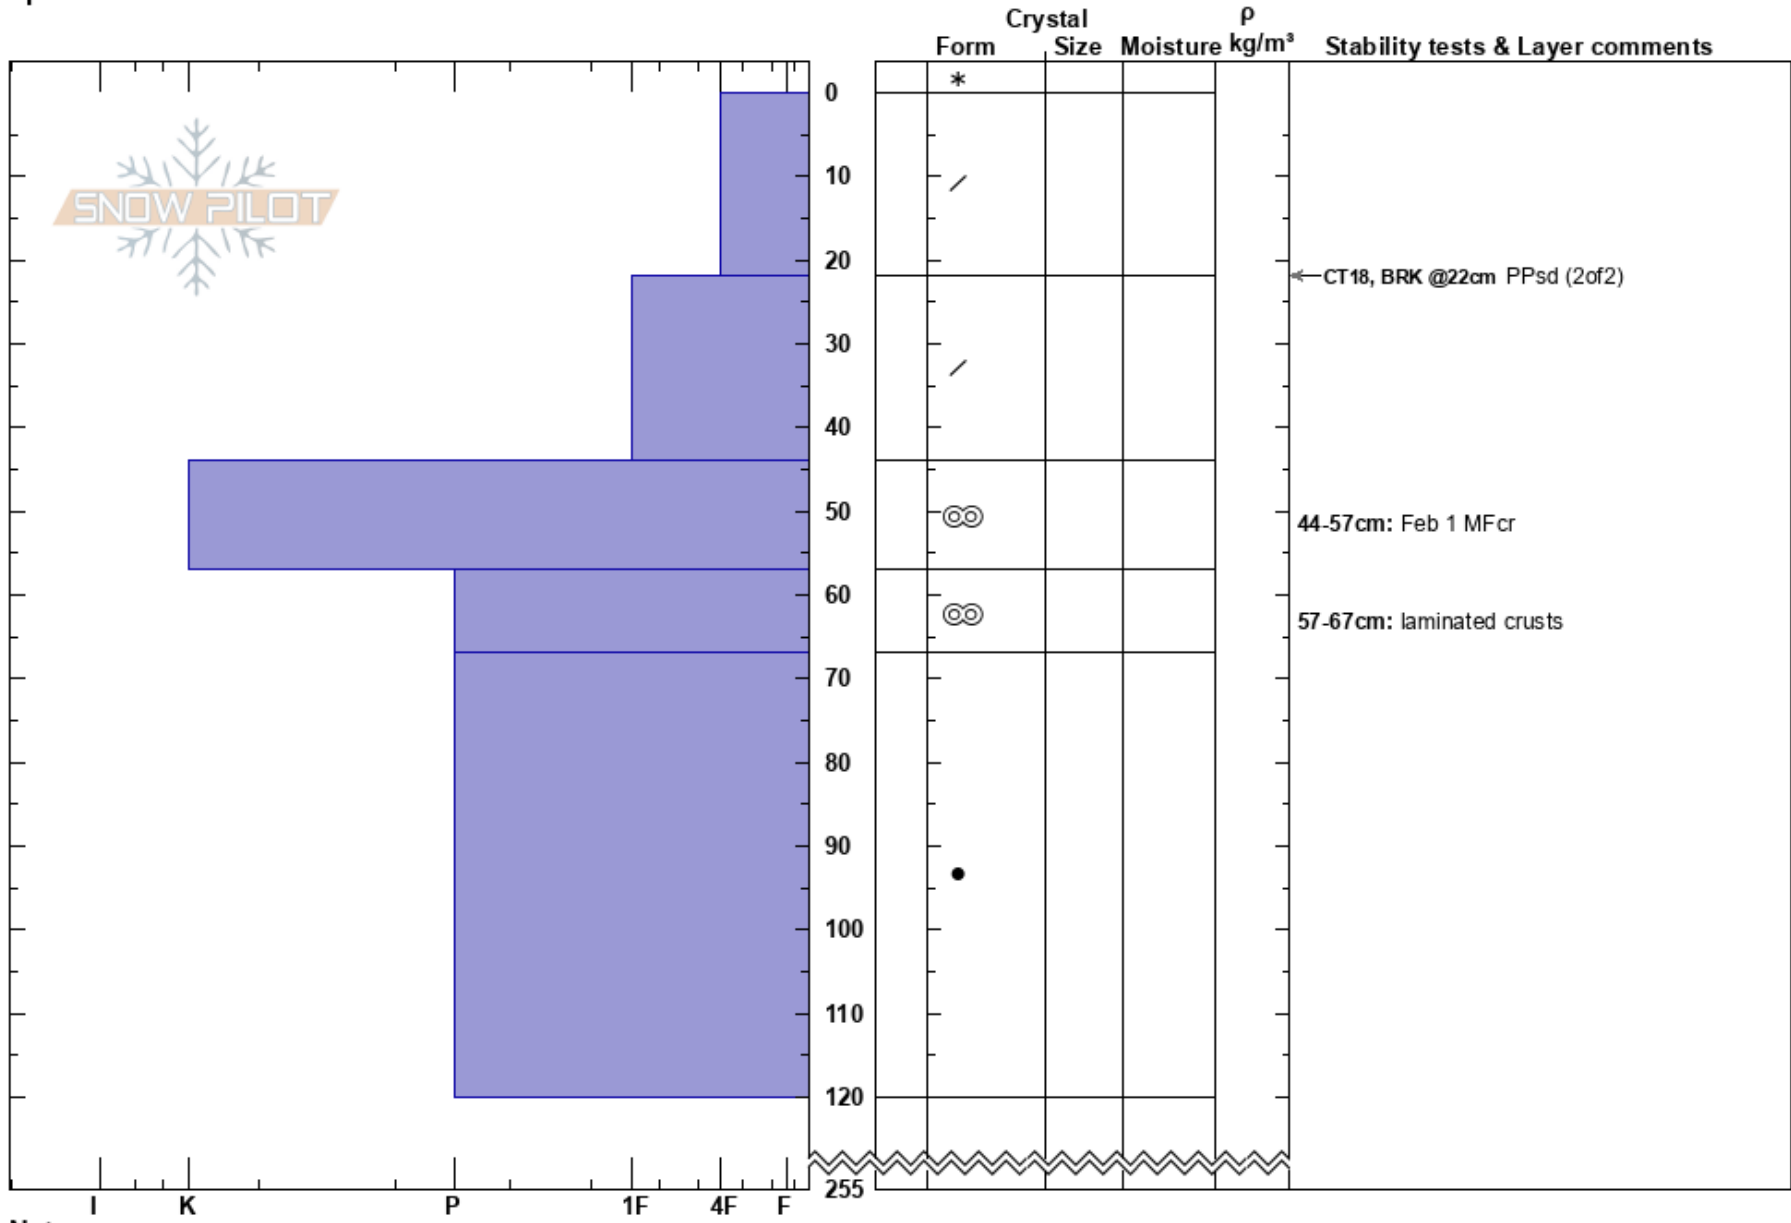

Barebacks  
 Monashee  
 BC  
 Elevation: 2130 m  
 Aspect: W  
 Specifics:

Monashee Powder  
 13/02/2024 - 08:55  
 Co-ord:  
 Slope Angle: 25°  
 Wind Loading: no

Stability:  
 Air Temperature: -10°C  
 Sky Cover: SCT  
 Precipitation: S-1  
 Wind: N Light Breeze

HS:255  
 Layer Notes:  
 0-22cm: Problematic layer  
 44-57cm: Feb 1 MFcr  
 57-67cm: laminated crusts

Notes: Targeting Feb 11 IFsc / SH. Did not find either in pit. Look at steeper solar next.