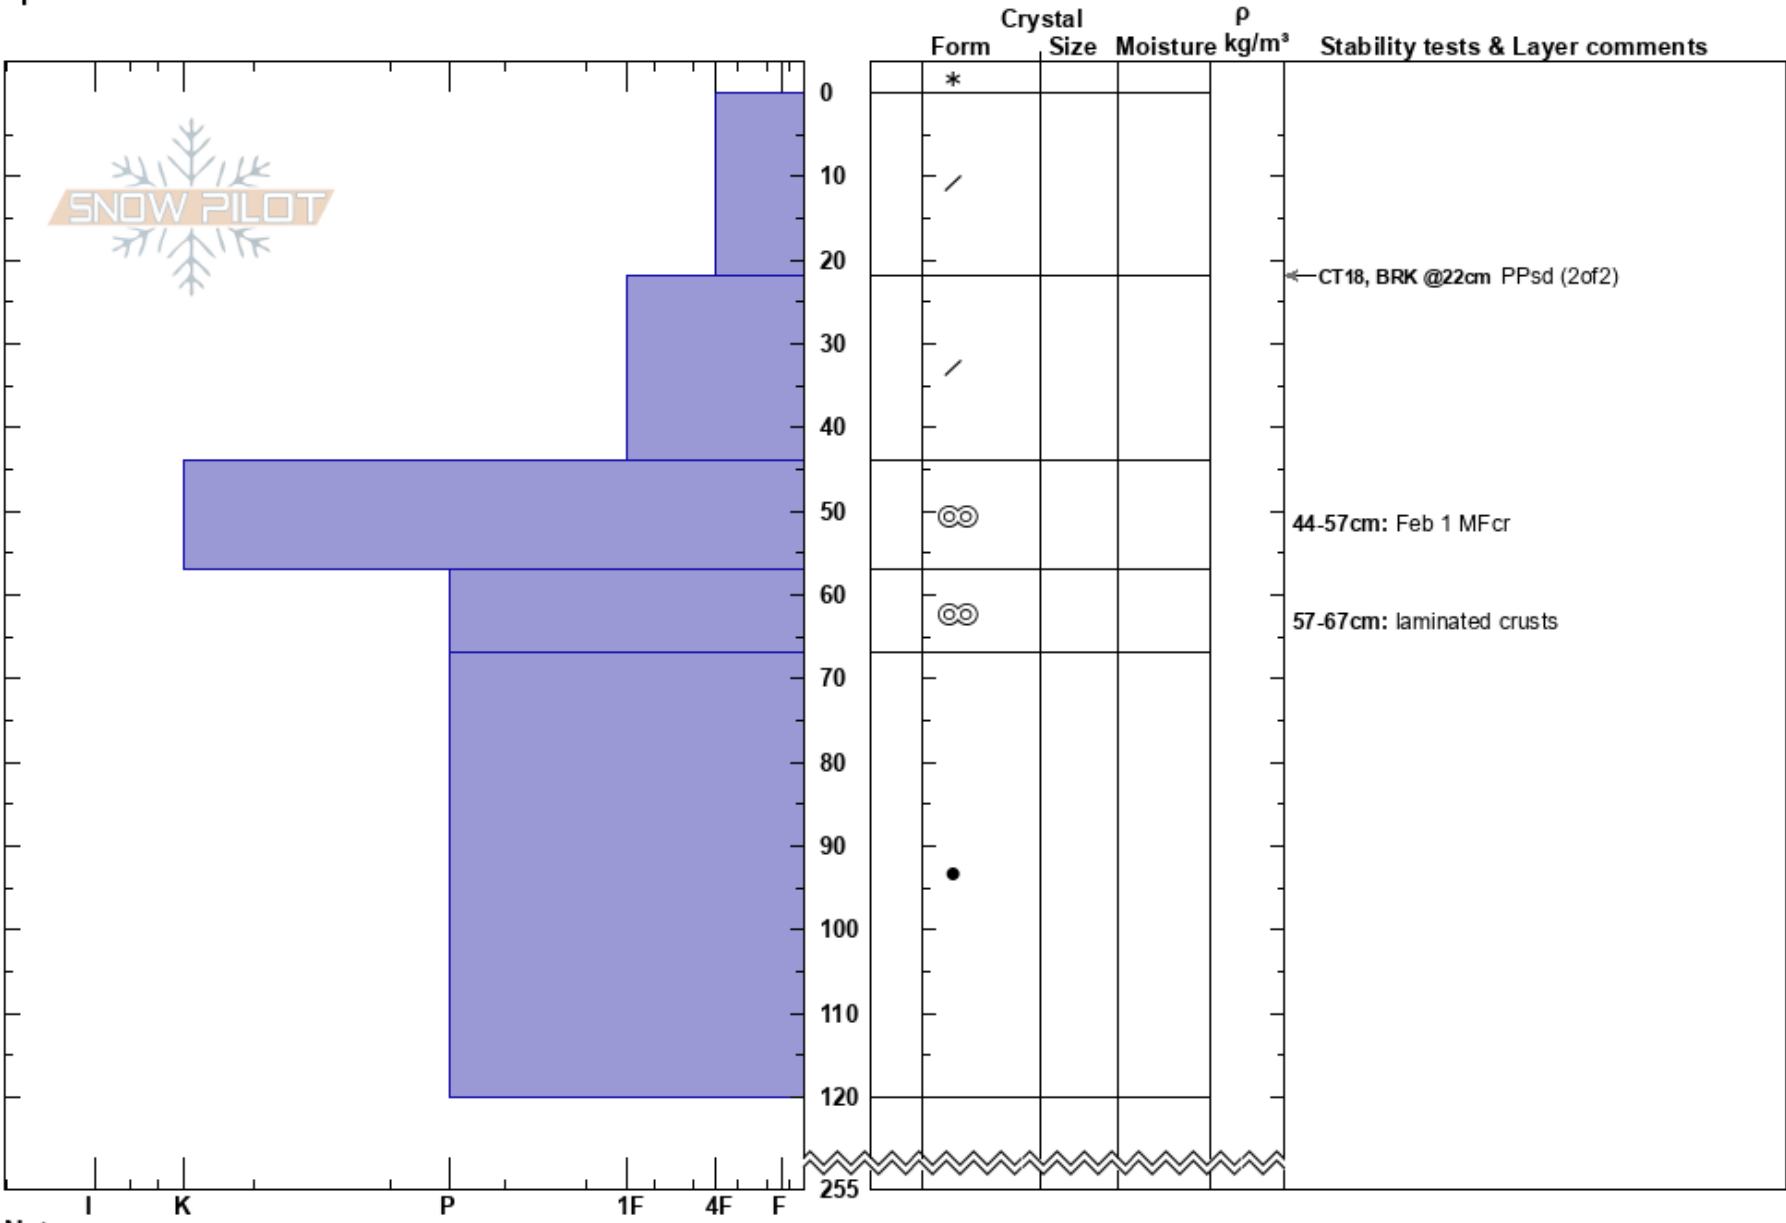

Barebacks
 Monashee
 BC
 Elevation: 2130 m
 Aspect: W
 Specifics:

Monashee Powder
 13/02/2024 - 08:55
 Co-ord:
 Slope Angle: 25°
 Wind Loading: no

Stability:
 Air Temperature: -10°C
 Sky Cover: SCT
 Precipitation: S-1
 Wind: N Light Breeze

HS:255
 Layer Notes:
 0-22cm: Problematic layer
 44-57cm: Feb 1 MFcr
 57-67cm: laminated crusts

Notes: Targeting Feb 11 IFsc / SH. Did not find either in pit. Look at steeper solar next.