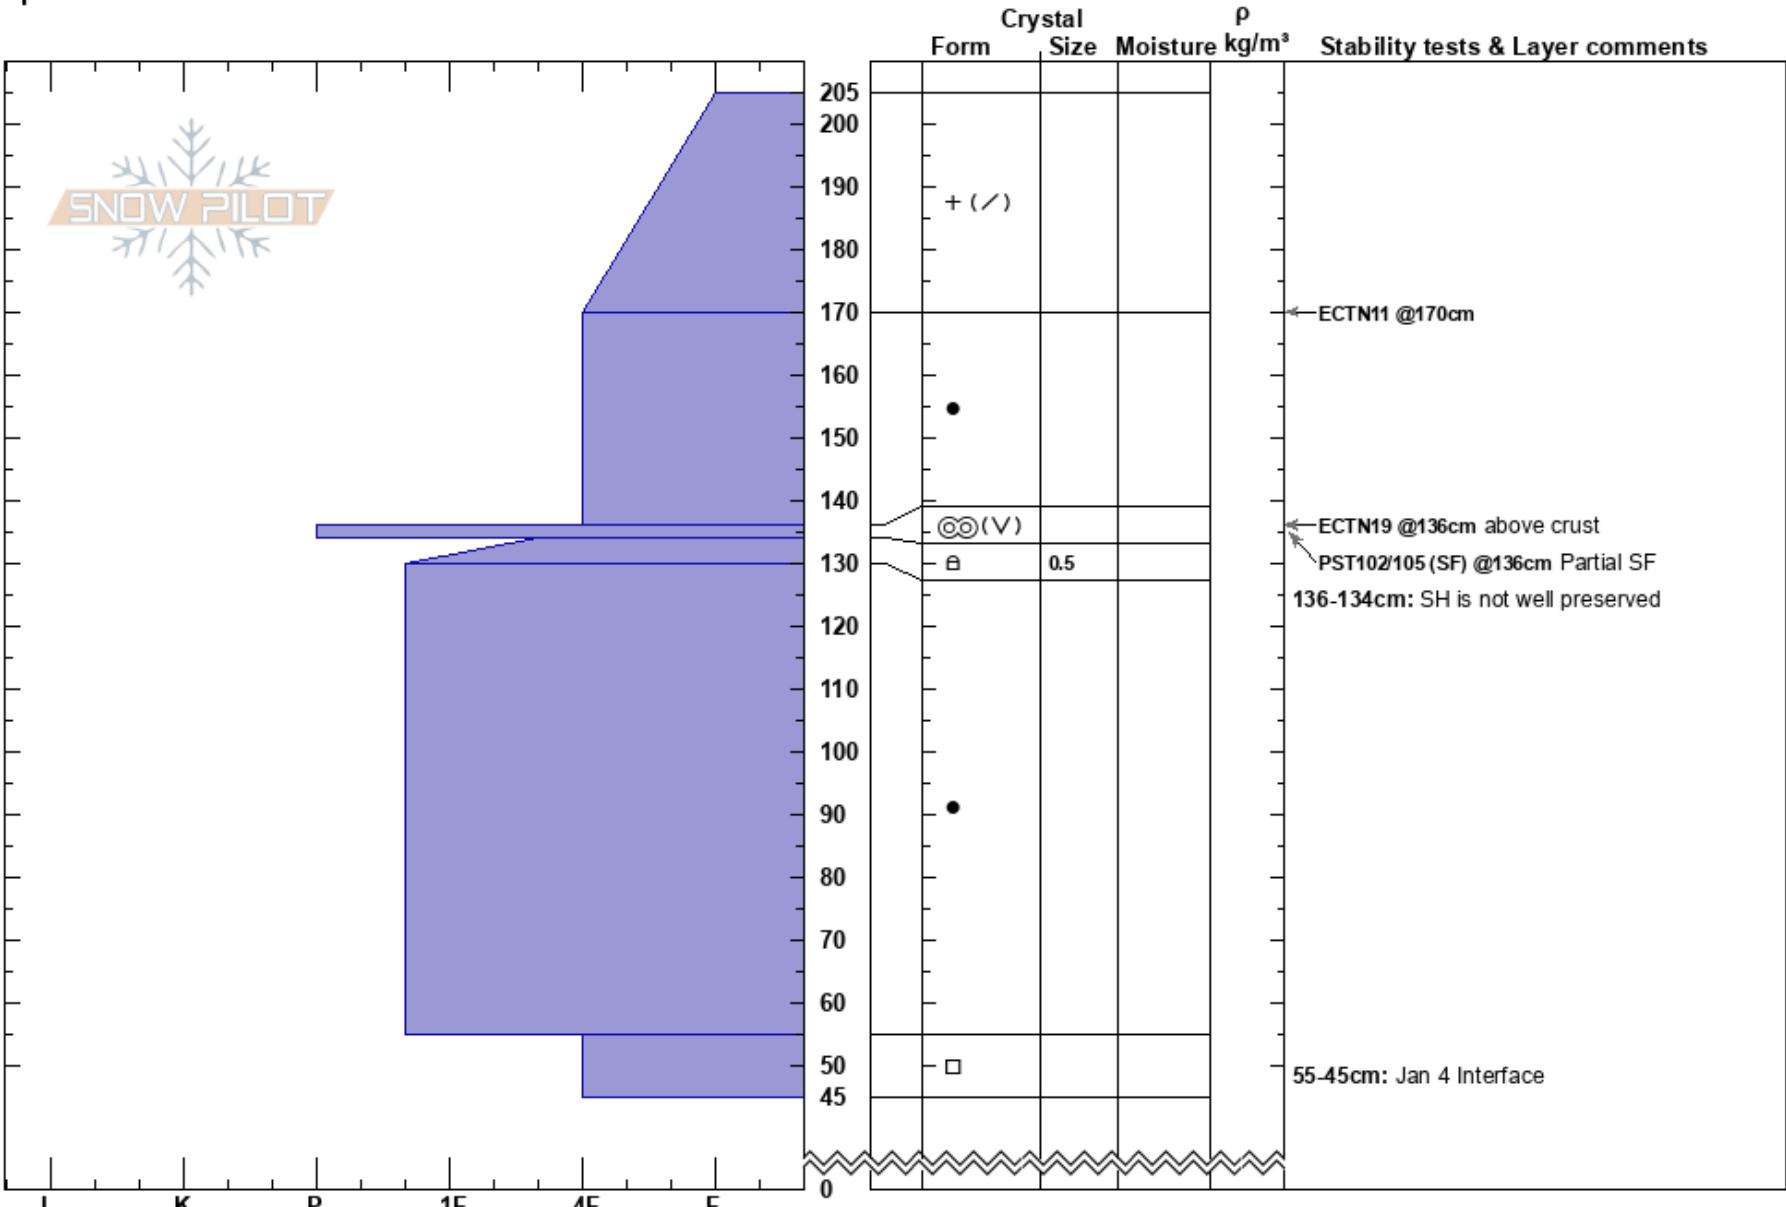

Do It Trees  
 Teton Range  
 WY  
 Elevation: 8400 ft  
 Aspect: 10°  
 Specifics:

Noah McCorkel  
 02/13/2024 - 10:30am  
 Co-ord: 43.50506N, -110.99884W  
 Slope Angle: 27°  
 Wind Loading:

Stability: HS:205  
 Air Temperature: 20°F PF:35 136-134cm: SH is not well preserved  
 Sky Cover: BKN PS:20 55-45cm: Jan 4 Interface  
 Precipitation: NO  
 Wind: Calm

Notes: Jan 4 interface is down 150cm.