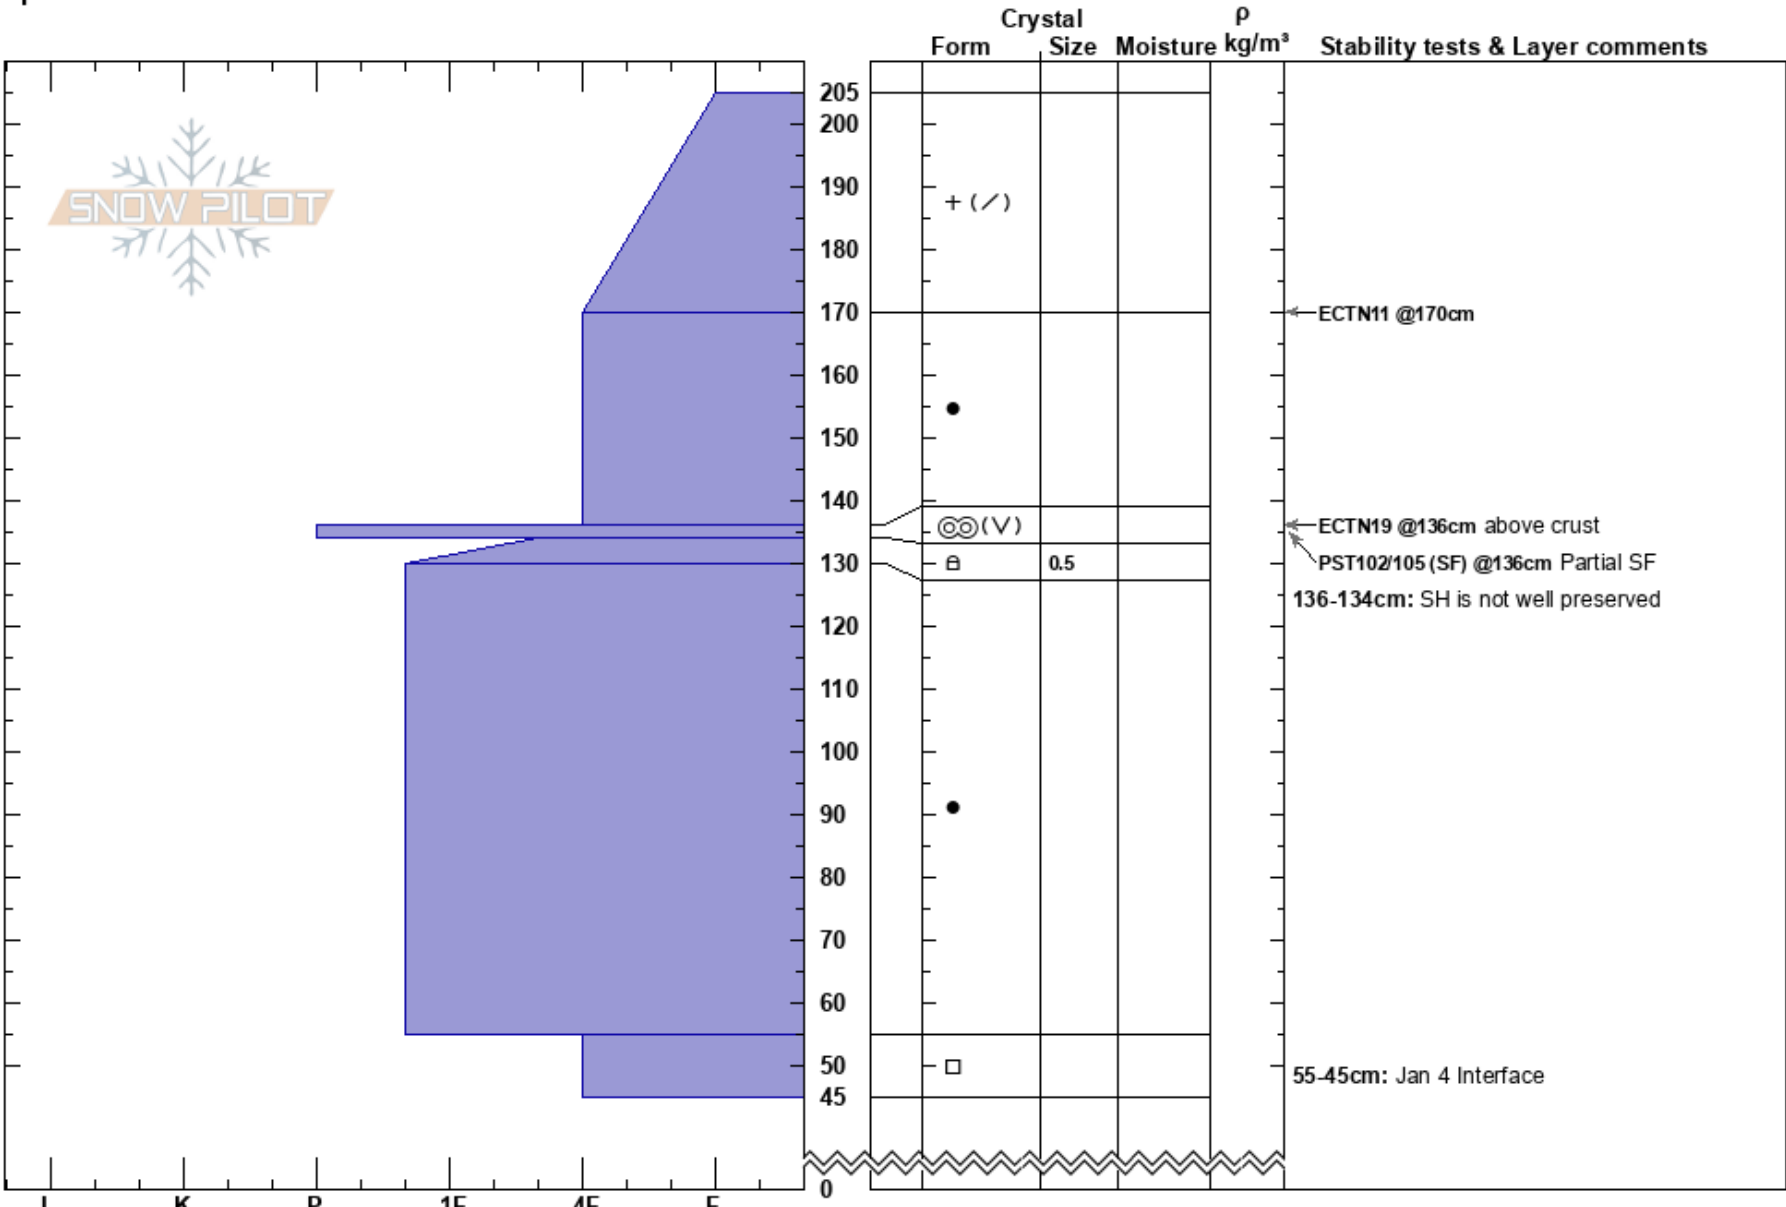

Do It Trees
 Teton Range
 WY
 Elevation: 8400 ft
 Aspect: 10°
 Specifics:

Noah McCorkel
 02/13/2024 - 10:30am
 Co-ord: 43.50506N, -110.99884W
 Slope Angle: 27°
 Wind Loading:

Stability: HS:205
 Air Temperature: 20°F PF:35 136-134cm: SH is not well preserved
 Sky Cover: BKN PS:20 55-45cm: Jan 4 Interface
 Precipitation: NO
 Wind: Calm

Notes: Jan 4 interface is down 150cm.