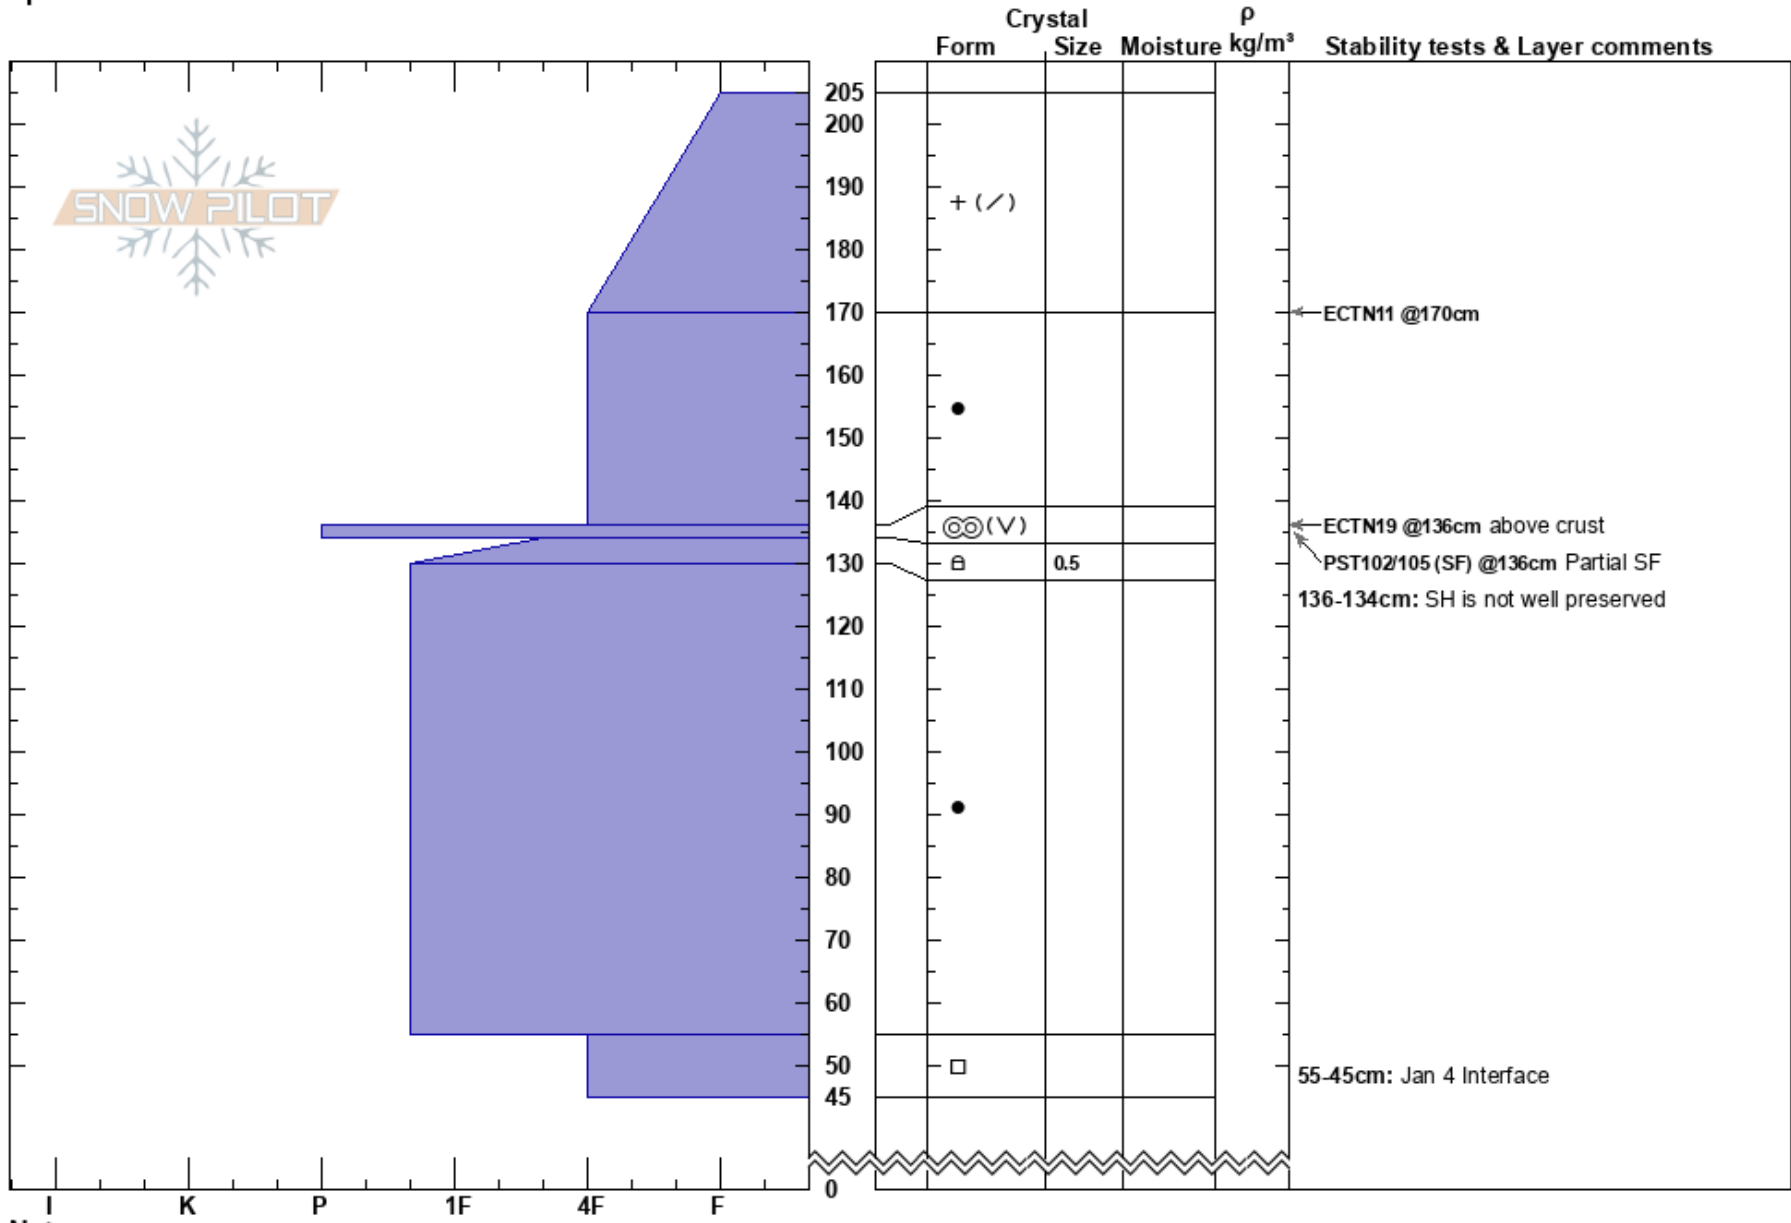

Do It Trees
 Teton Range
 WY
 Elevation: 8400 ft
 Aspect: 10°
 Specifics:

Noah McCorkel
 02/13/2024 - 10:30am
 Co-ord: 43.50506N, -110.99884W
 Slope Angle: 27°
 Wind Loading:

Stability: HS:205
 Air Temperature: 20°F PF:35
 Sky Cover: BKN PS:20
 Precipitation: NO
 Wind: Calm
 136-134cm: SH is not well preserved
 55-45cm: Jan 4 Interface

Notes: Jan 4 interface is down 150cm.