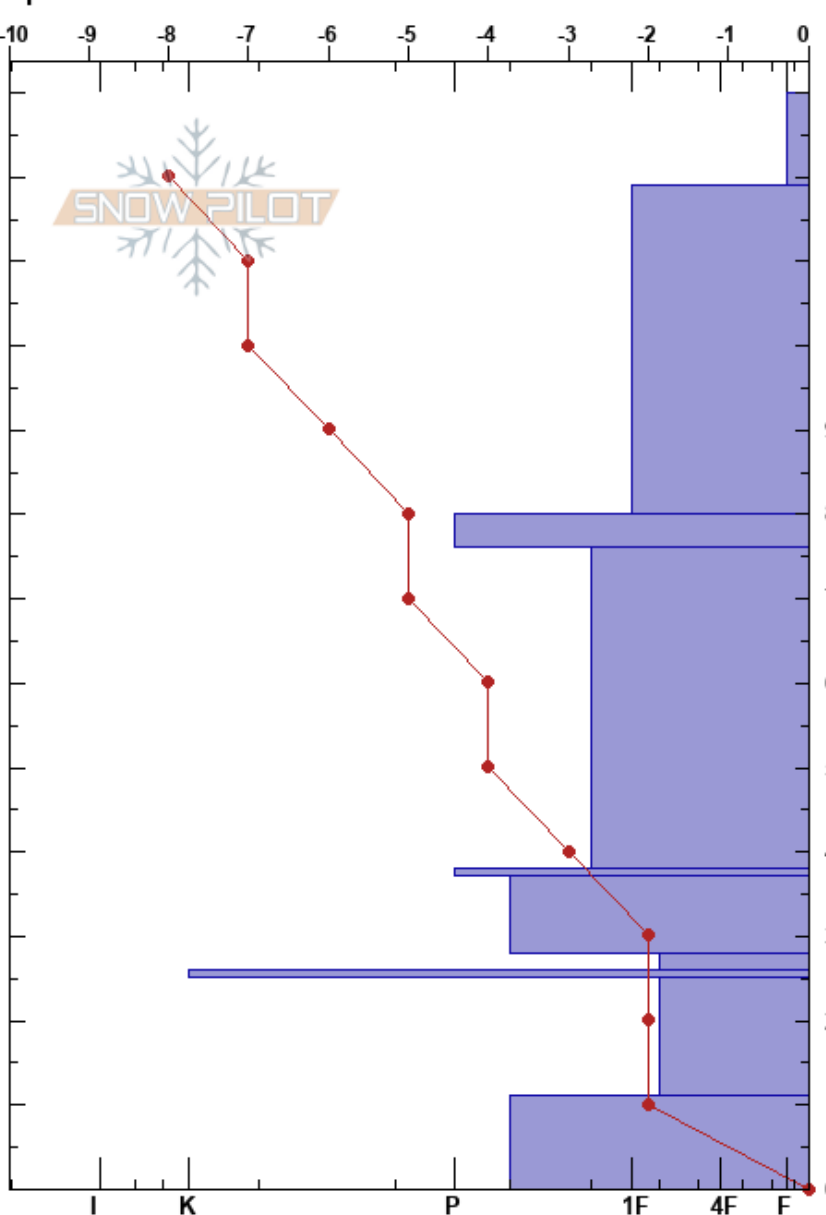

Below Promised Land
 Sierra Nevada
 NV
 Elevation: 7880 ft
 Aspect: N
 Specifics:

Andi Bertolina
 02/13/2024 - 10:00am
 Co-ord: 38.93032N, -119.89007W
 Slope Angle: 33°
 Wind Loading: no

Stability:
 Air Temperature: -2°C
 Sky Cover: BKN
 Precipitation: NO
 Wind: SW Light Breeze

HS:130
 11-0cm:Problematic layer

Height (cm)	Crystal		Moisture	ρ kg/m ³	Stability tests & Layer comments
	Form	Size			
130	∅	3			
120	∅	0.3-0.5			
110					← CT12, Q1 @119cm
100	∅	0.5-1			← CT11, Q1 @119cm
90					← ECTN10 @119cm
80	⊙⊙				
70	∅	0.3-0.5			
60					
50					
40	⊙⊙				
35	∅	0.5-1			
30	∅	1-3			
25	⊙⊙				
20	∅	1-2			
10	∧	3-6			← CT21, Q3 @10cm not replicable
0					