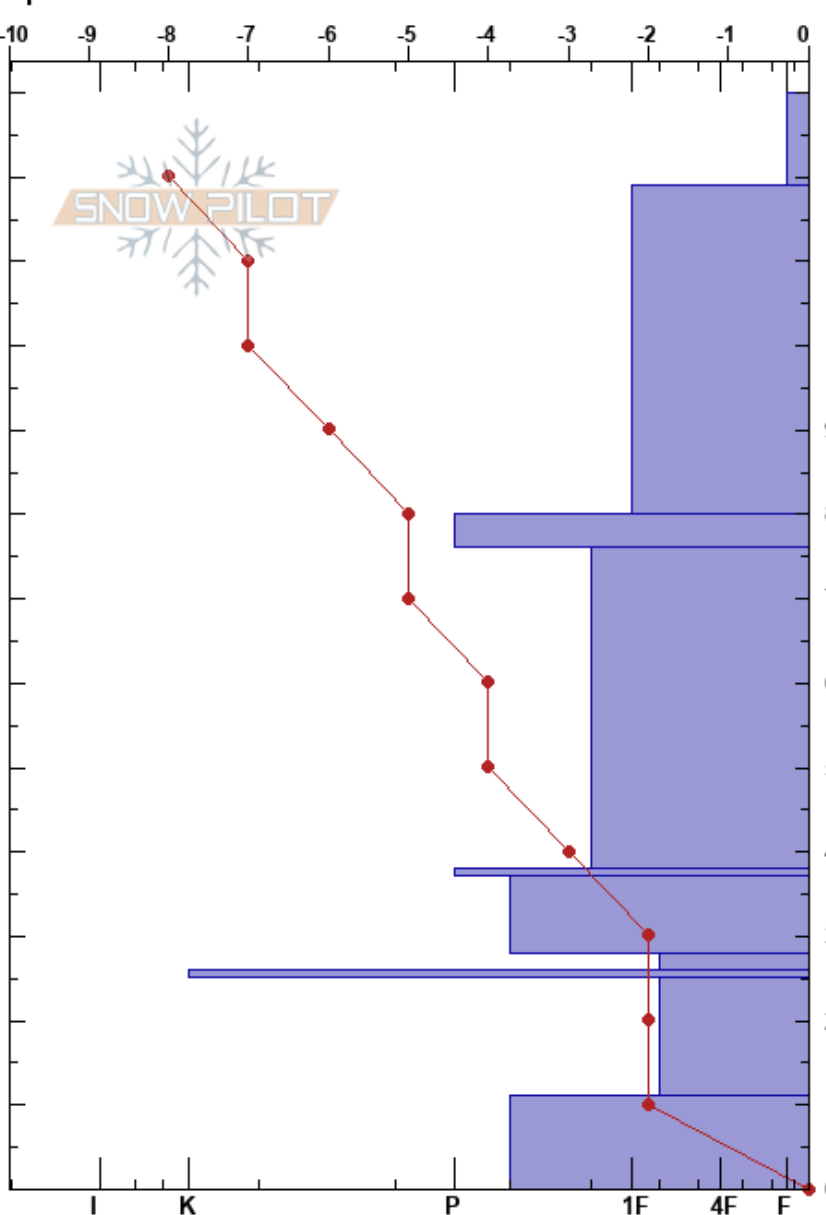

Below Promised Land  
Sierra Nevada  
NV  
Elevation: 7880 ft  
Aspect: N  
Specifics:

Andi Bertolina  
02/13/2024 - 10:00am  
Co-ord: 38.93032N, -119.89007W  
Slope Angle: 33°  
Wind Loading: no

Stability:  
Air Temperature: -2°C  
Sky Cover: BKN  
Precipitation: NO  
Wind: SW Light Breeze

HS:130  
11-0cm:Problematic layer

Form	Crystal		Moisture	$\rho$ kg/m <sup>3</sup>	Stability tests & Layer comments
	Size				
∅	3				
∅	0.3-0.5				
∅	0.5-1				← CT12, Q1 @119cm ← CT11, Q1 @119cm ← ECTN10 @119cm
⊙					
⊖	0.3-0.5				
⊙					
⊖	0.5-1				
⊖	1-3				
⊙					
⊖	1-2				
∧	3-6				← CT21, Q3 @10cm not replicable