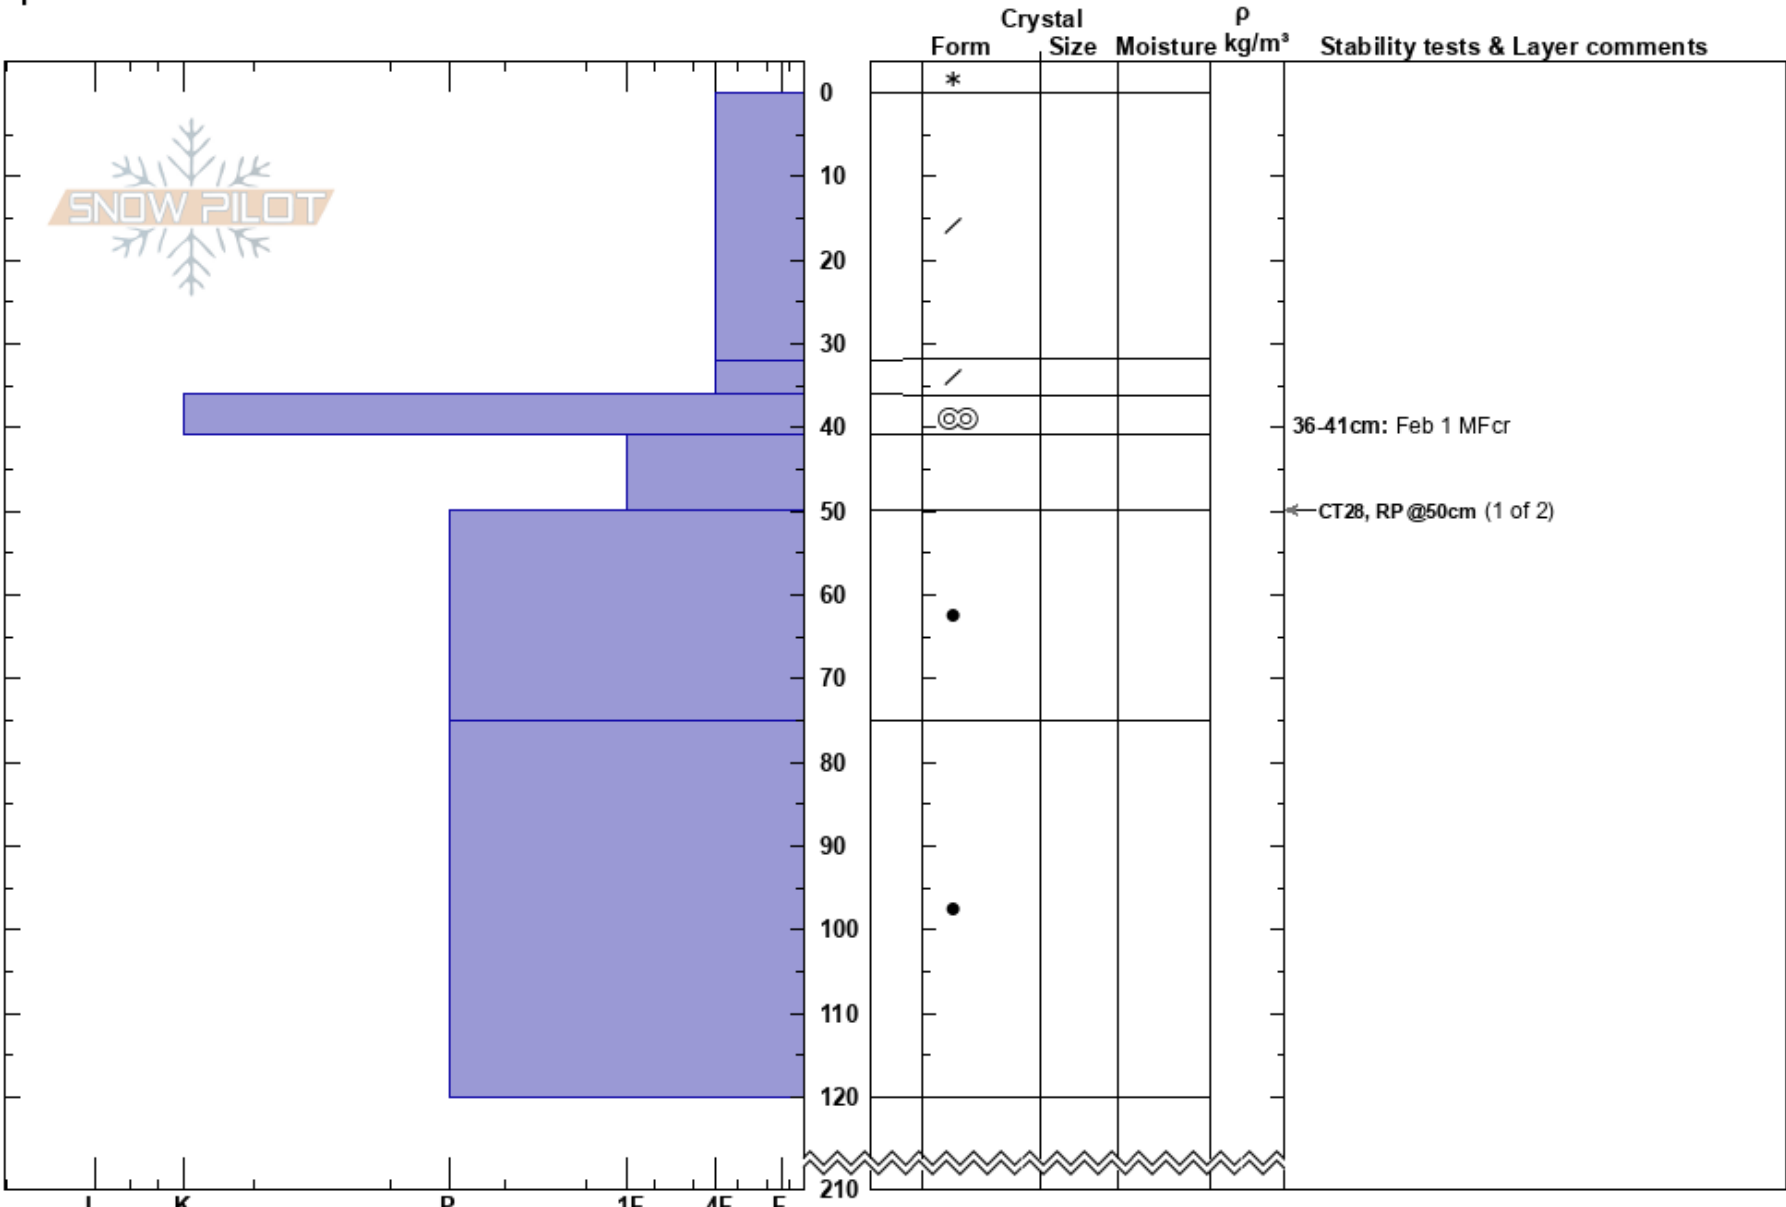

Little Garnet South
 Monashee
 BC
 Elevation: 2160 m
 Aspect: SE
 Specifics:

Monashee Powder
 13/02/2024 - 10:53
 Co-ord:
 Slope Angle: 25°
 Wind Loading: no

Stability:
 Air Temperature: -9°C
 Sky Cover: FEW
 Precipitation: S-1
 Wind: NW Light Breeze

HS:210
 0-32cm: Problematic layer
 36-41cm: Feb 1 MFcr

Notes: Targeting the Feb 1 IFsc / SH, Could not find in pit.