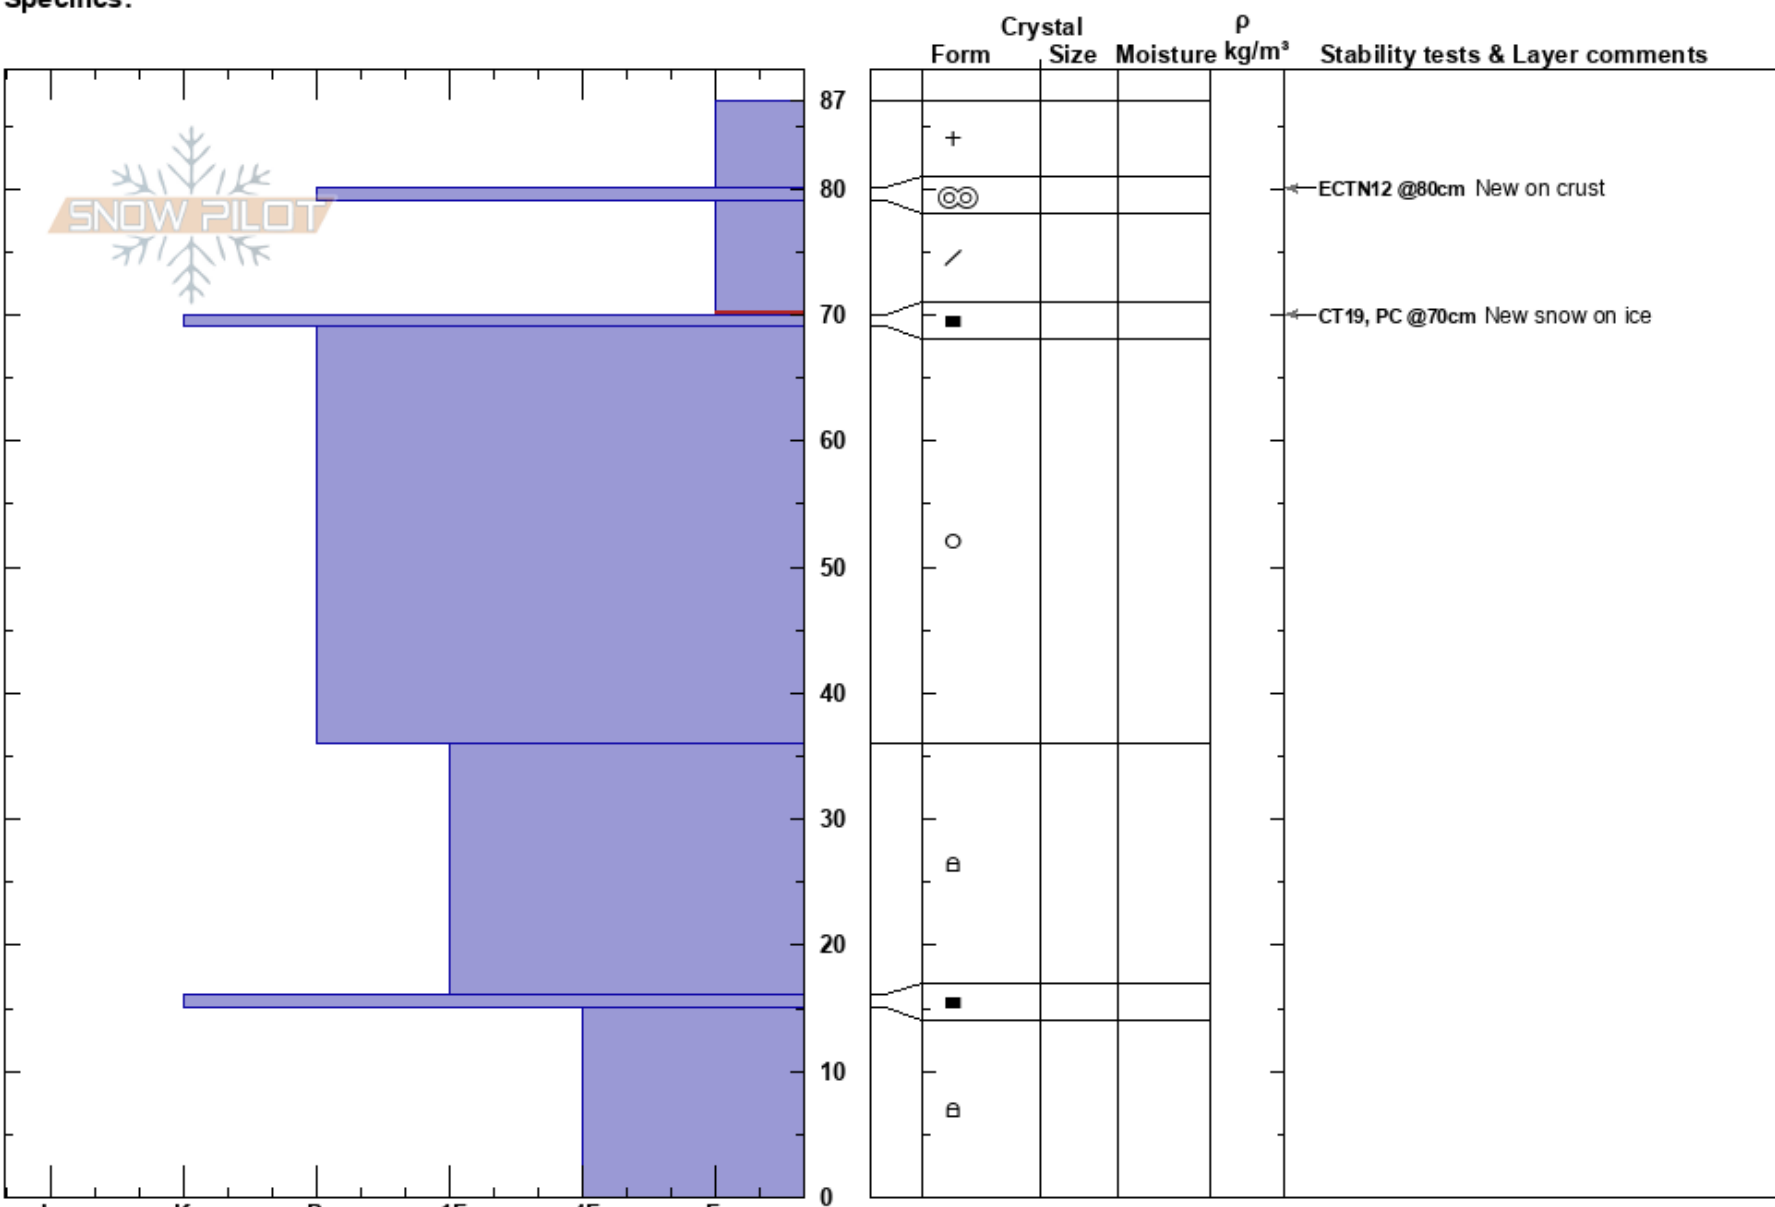

Mt Spokane CCC Cabin
 Selkirks
 WA
Elevation: 5150 ft
Aspect: S
Specifics:

Adam Chenoweth
 02/11/2024 - 11:37am
Co-ord:
Slope Angle: 19°
Wind Loading: no

Stability: Very Good **HS:**87
Air Temperature: -5°C **PF:**15 **79-70cm:**Problematic layer
Sky Cover: X
Precipitation: S1
Wind: SE Light Breeze

Layer Notes:

Notes: Significant bridging effect from water saturated/ice layers.