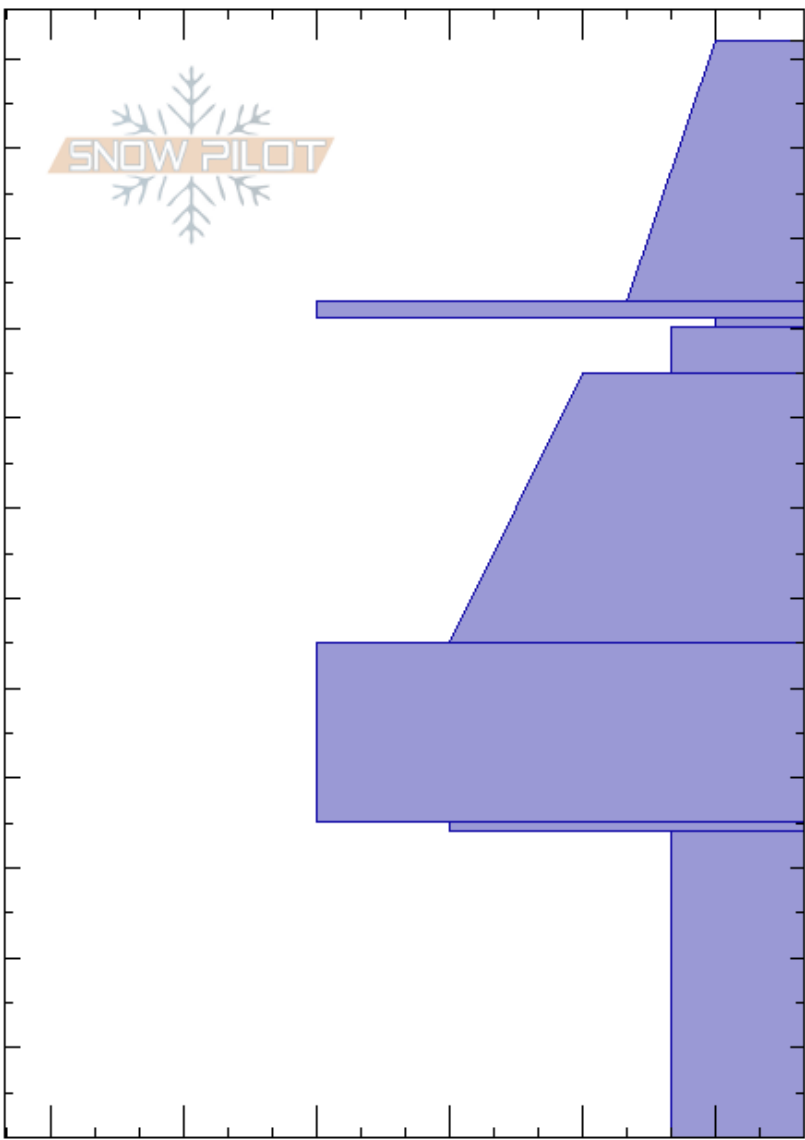

Below Energizer  
 Bear River Range  
 UT  
 Elevation: 7450 ft  
 Aspect: NW  
 Specifics:

Alex Gowdy  
 02/13/2024 - 11:00am  
 Co-ord: 41.37355N, -111.80044W  
 Slope Angle: 28°  
 Wind Loading: previous

Stability:  
 Air Temperature:  
 Sky Cover: FEW  
 Precipitation: NO  
 Wind: Calm

HS:122

Layer Notes:

Height (ft)	Crystal		Moisture	$\rho$ kg/m <sup>3</sup>	Stability tests & Layer comments
	Form	Size			
122	☐	2			
110	/	1	D		
95	☉☉		D		
90	☐	1	D		
85	●	0.5	D		
70	●	0.3	D		
55	●	0.3	D		
35	☉☉				
20	⊖	2	M		