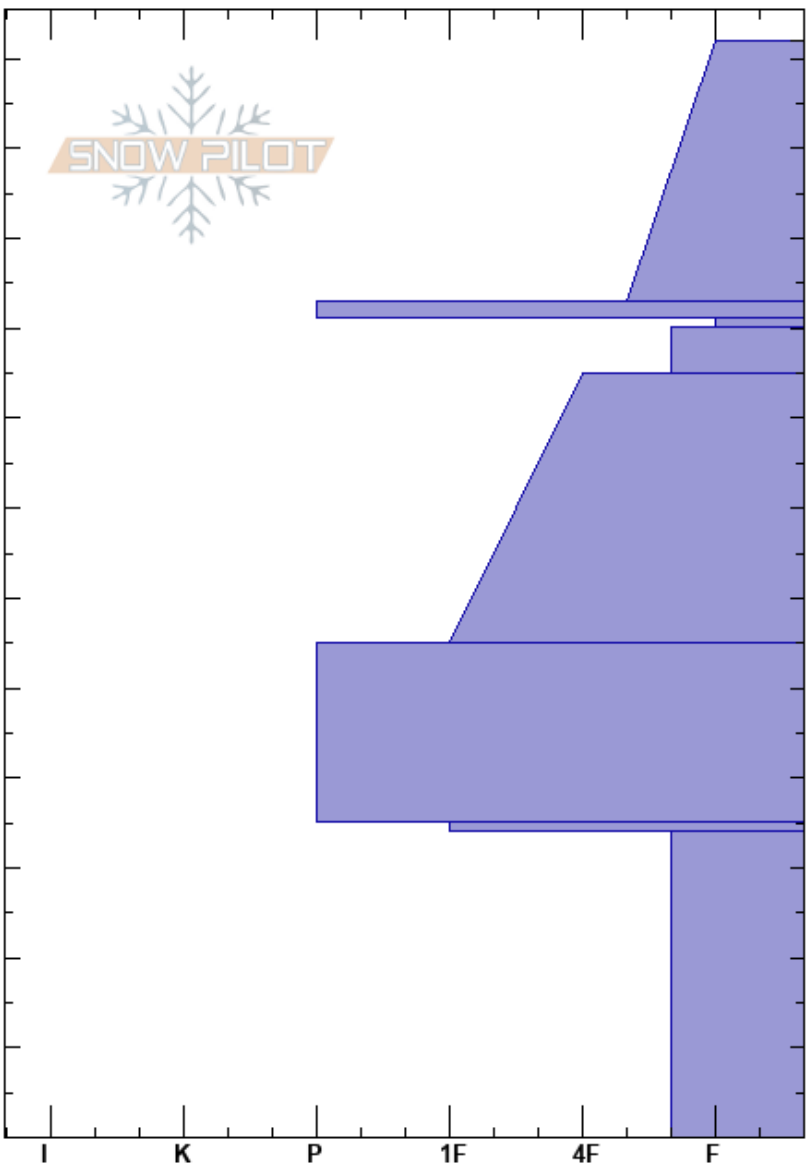

Below Energizer
 Bear River Range
 UT
 Elevation: 7450 ft
 Aspect: NW
 Specifics:

Alex Gowdy
 02/13/2024 - 11:00am
 Co-ord: 41.37355N, -111.80044W
 Slope Angle: 28°
 Wind Loading: previous

Stability:
 Air Temperature:
 Sky Cover: FEW
 Precipitation: NO
 Wind: Calm

HS:122

Layer Notes:

Elevation (ft)	Crystal		Moisture	ρ kg/m ³	Stability tests & Layer comments
	Form	Size			
122	☐	2			
110	/	1	D		
95	☉☉		D		
90	☐	1	D		
85	●	0.5	D		
70	●	0.3	D		
50	●	0.3	D		
35	☉☉				
20	⊖	2	M		