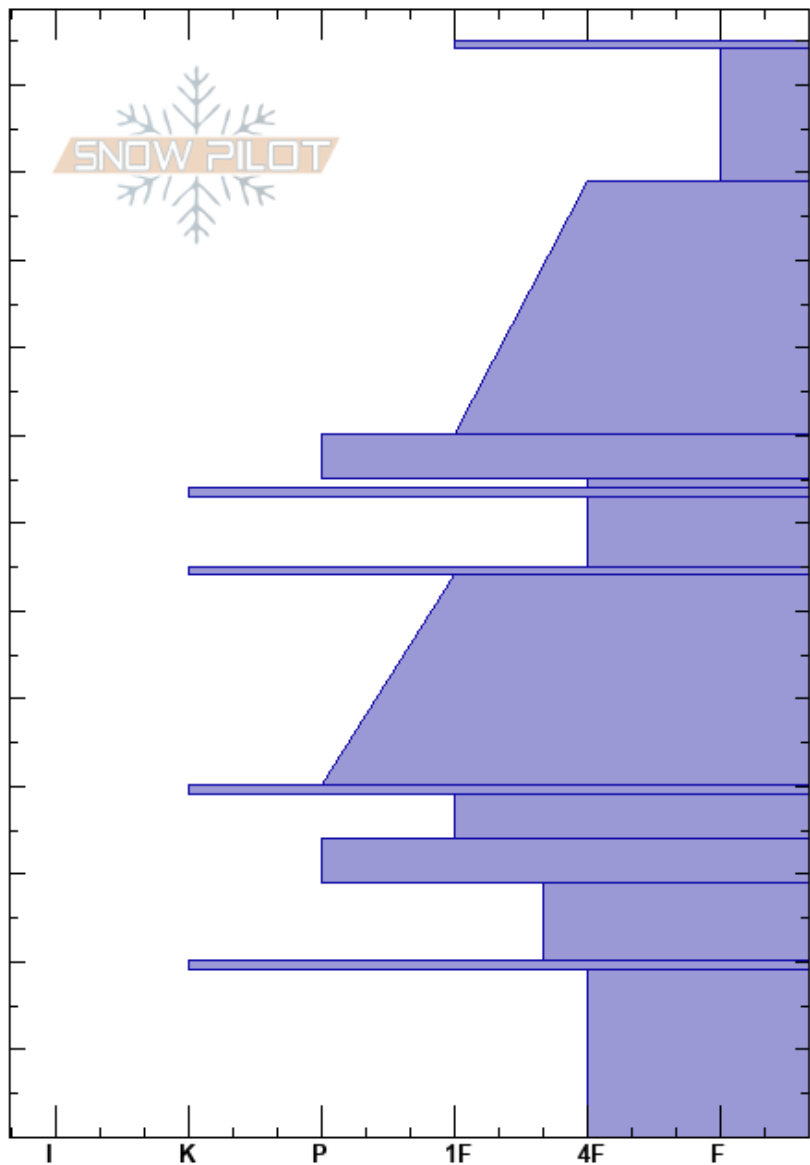

Top of Energizer  
 Bear River Range  
 UT  
 Elevation: 8400 ft  
 Aspect: W  
 Specifics:

Alex Gowdy  
 02/13/2024 - 10:00am  
 Co-ord: 41.37339N, -111.79380W  
 Slope Angle: 25°  
 Wind Loading: no

Stability:  
 Air Temperature:  
 Sky Cover: FEW  
 Precipitation: NO  
 Wind: SW Light Breeze

HS:125

Layer Notes:

Height (ft)	Crystal		Moisture	$\rho$ kg/m <sup>3</sup>	Stability tests & Layer comments
	Form	Size			
125	☐	2			
120	⊙⊙				
110	/	1			
100	•	0.3			
80	⊙⊙				
75	◼	0.5			
70	⊙⊙				
65	•	0.3			
60	⊙⊙				
50	•	0.3			
40	⊙⊙				
35	•	0.5			
30	⊙⊙				
25	⊘	2			
20	⊙⊙				
10	⊘	2			