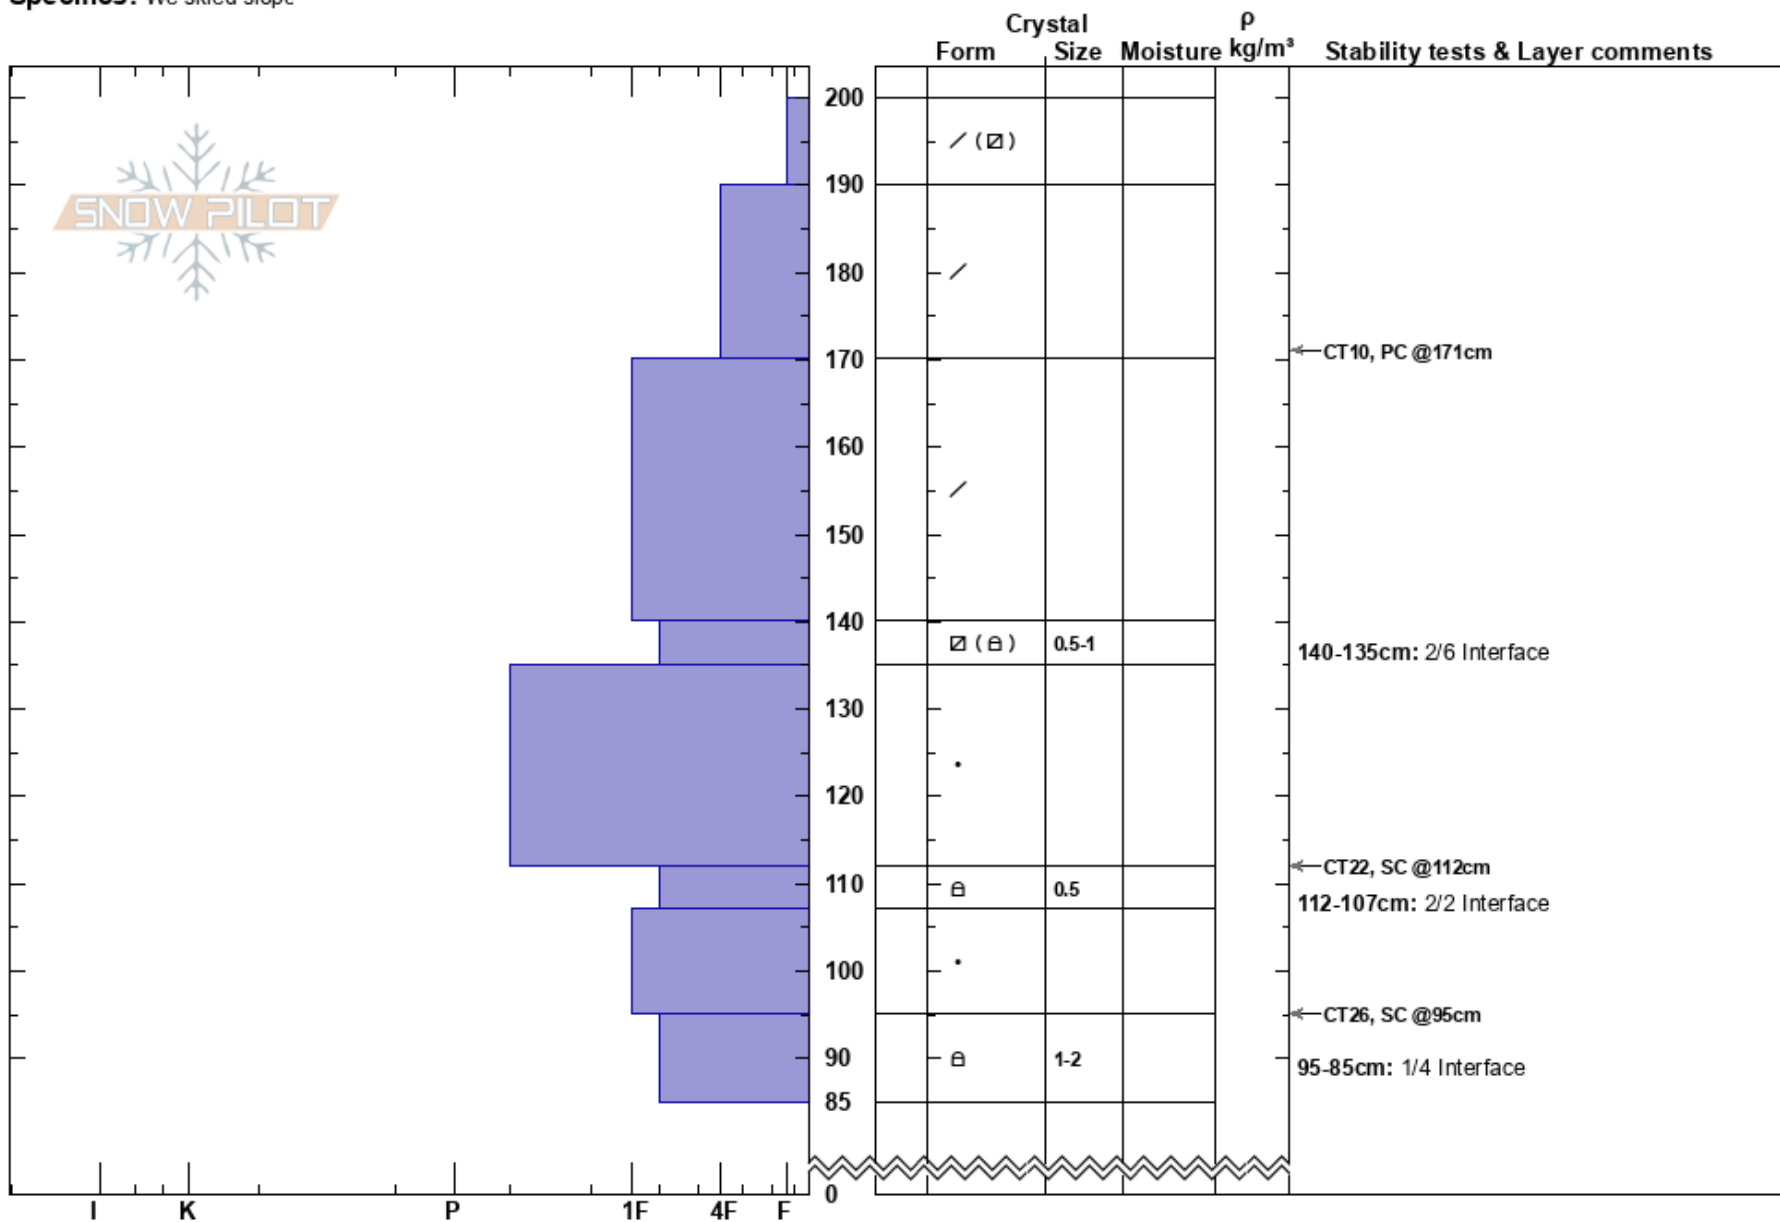

BTL NE
 San Juan Range
 CO
Elevation: 11000 ft
Aspect: 70°
Specifics: We skied slope

Chris Bilbrey
 02/12/2024 - 12:30pm
Co-ord: 37.41514N, -108.08239W
Slope Angle:
Wind Loading: no

Stability: Good
Air Temperature:
Sky Cover: CLR
Precipitation: NO
Wind: NW Light Breeze

HS:200
PF:30
PS:20
Layer Notes:
 140-135cm: 2/6 Interface
 140-135cm: Problematic layer
 112-107cm: 2/2 Interface
 95-85cm: 1/4 Interface

Notes: